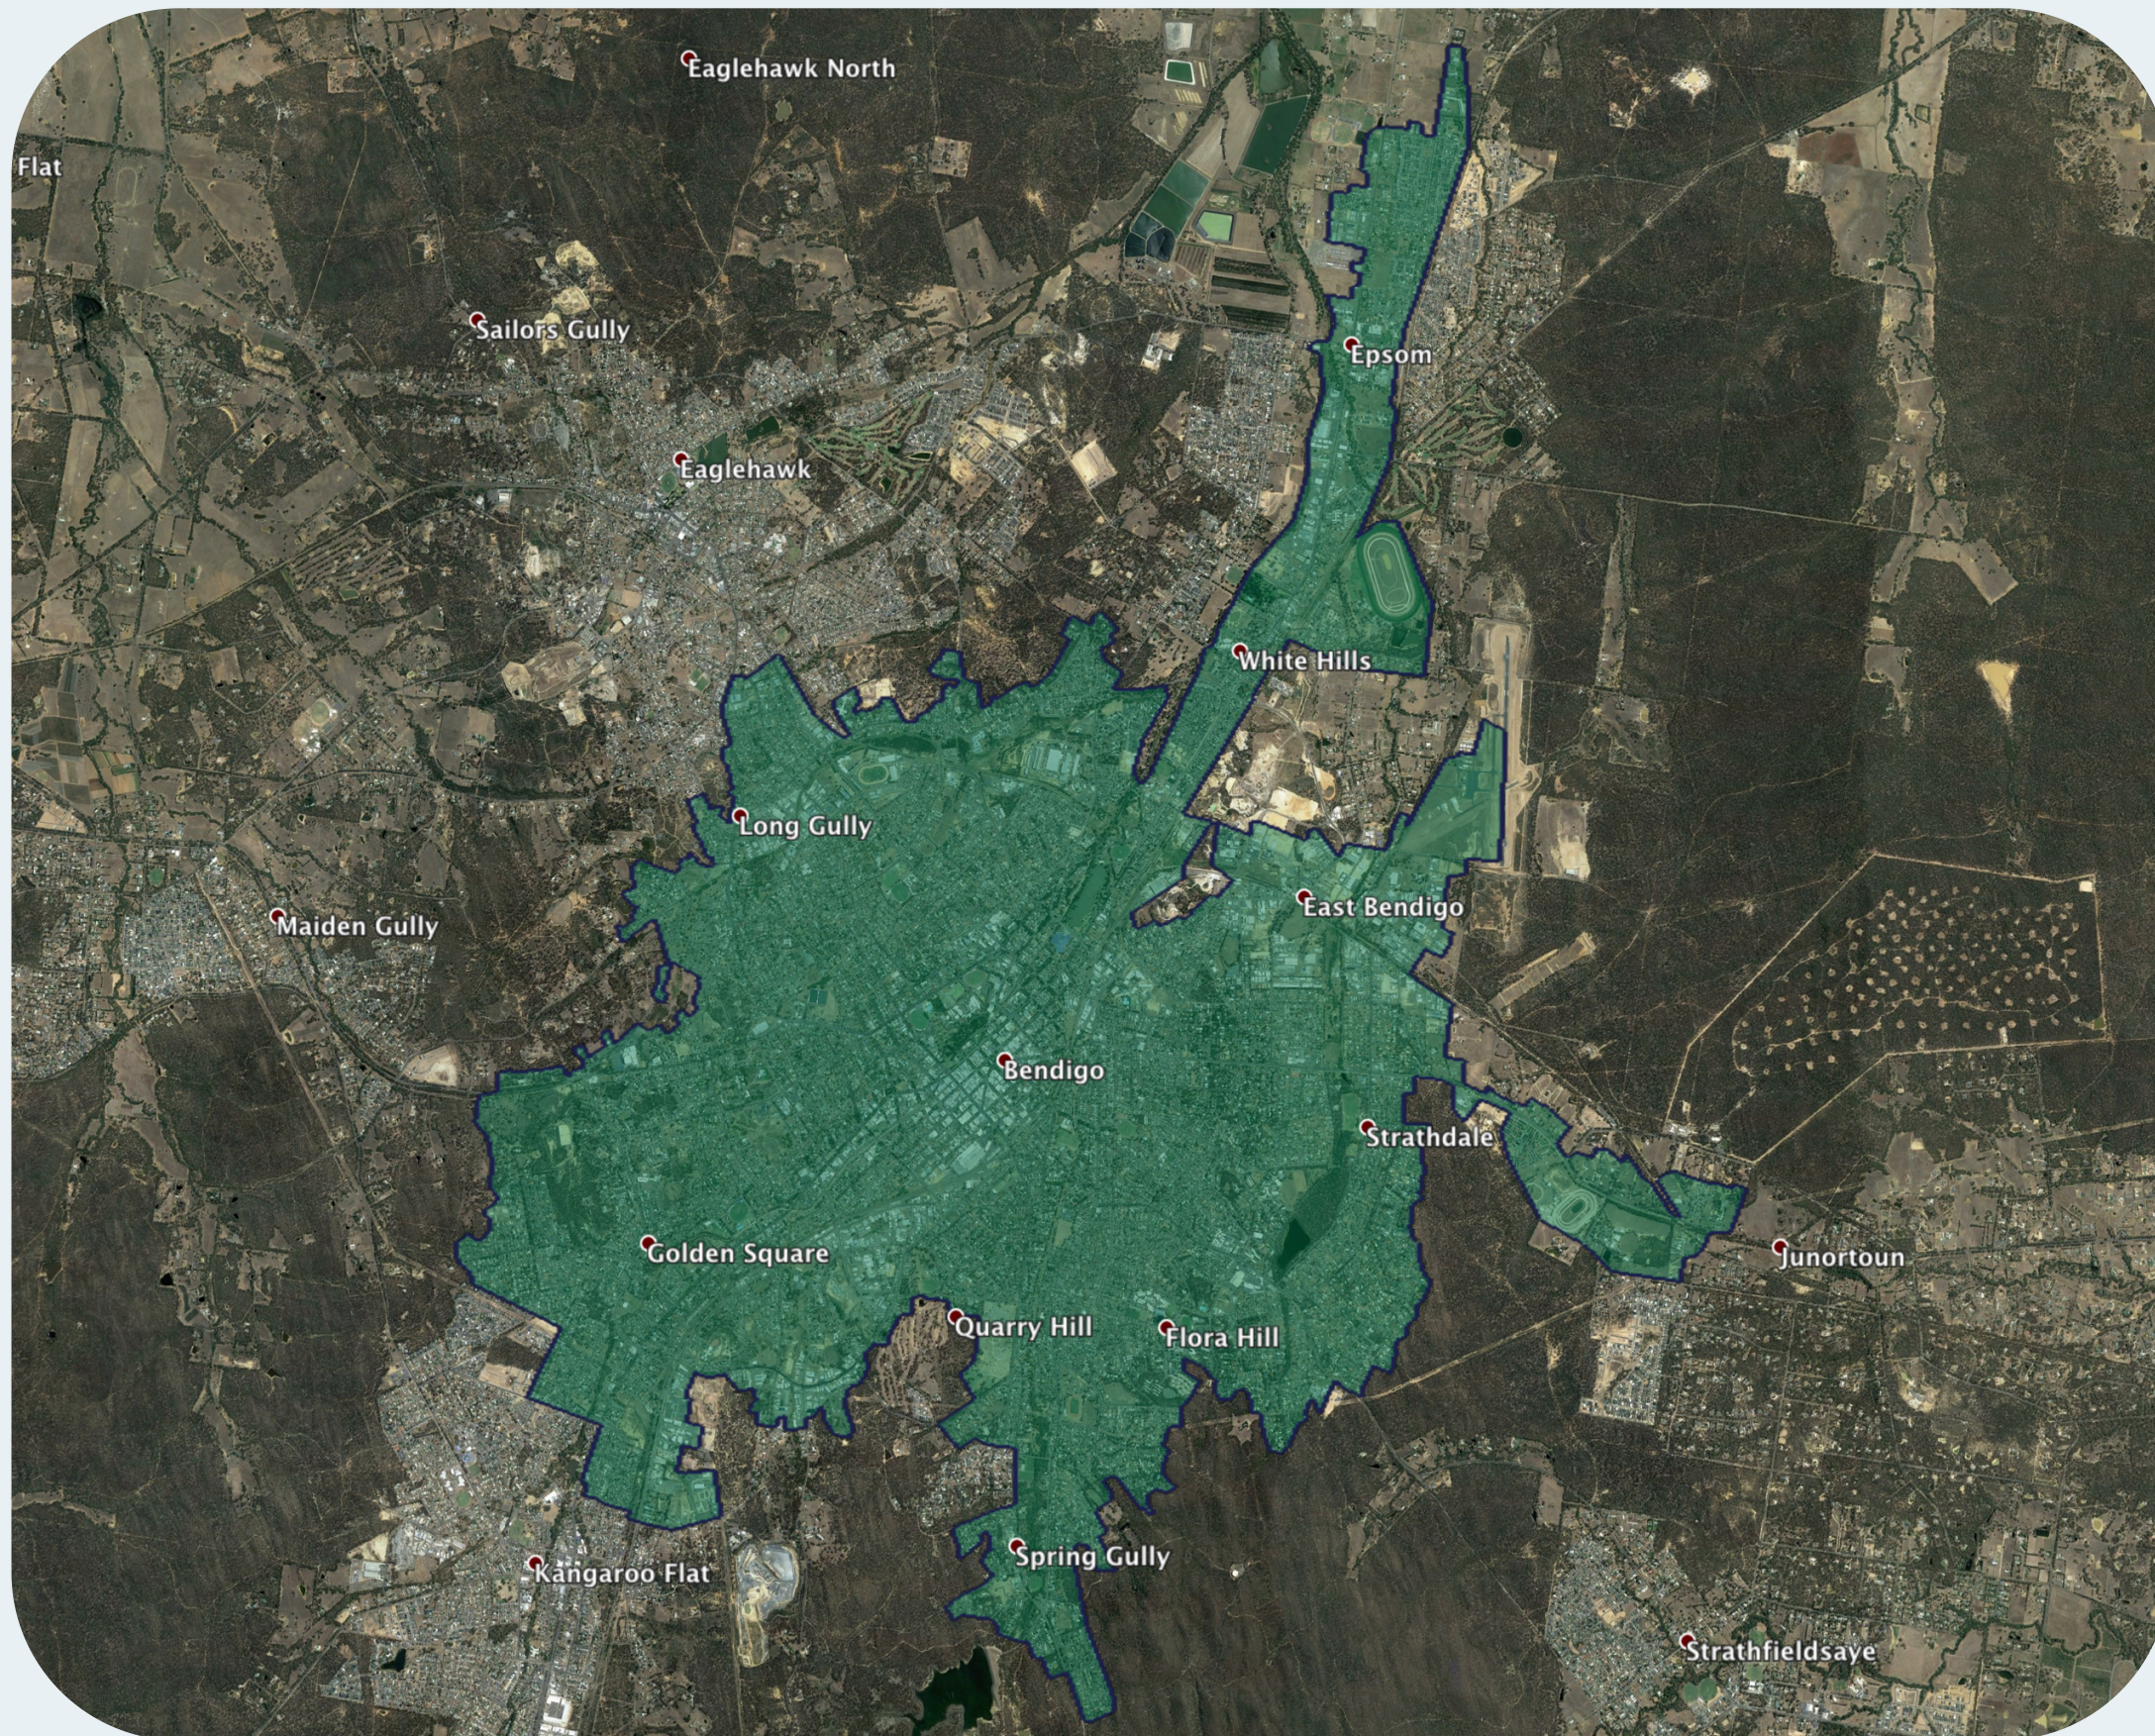

nbn™ Business Fibre Zone indicative map – Bendigo and surrounds

The nbn™ Business Fibre Initiative is available to businesses right across the country.

The area highlighted on this map, is part of an nbn™ Business Fibre Zone that is eligible for business nbn™ Enterprise Ethernet.

To find out more about the Fibre Initiative contact your service provider, or visit: nbn.com.au/businessfibre

Key

-  nbn™ Business Fibre Zone
-  Adjacent/nearby nbn™ Business Fibre Zone (where relevant)