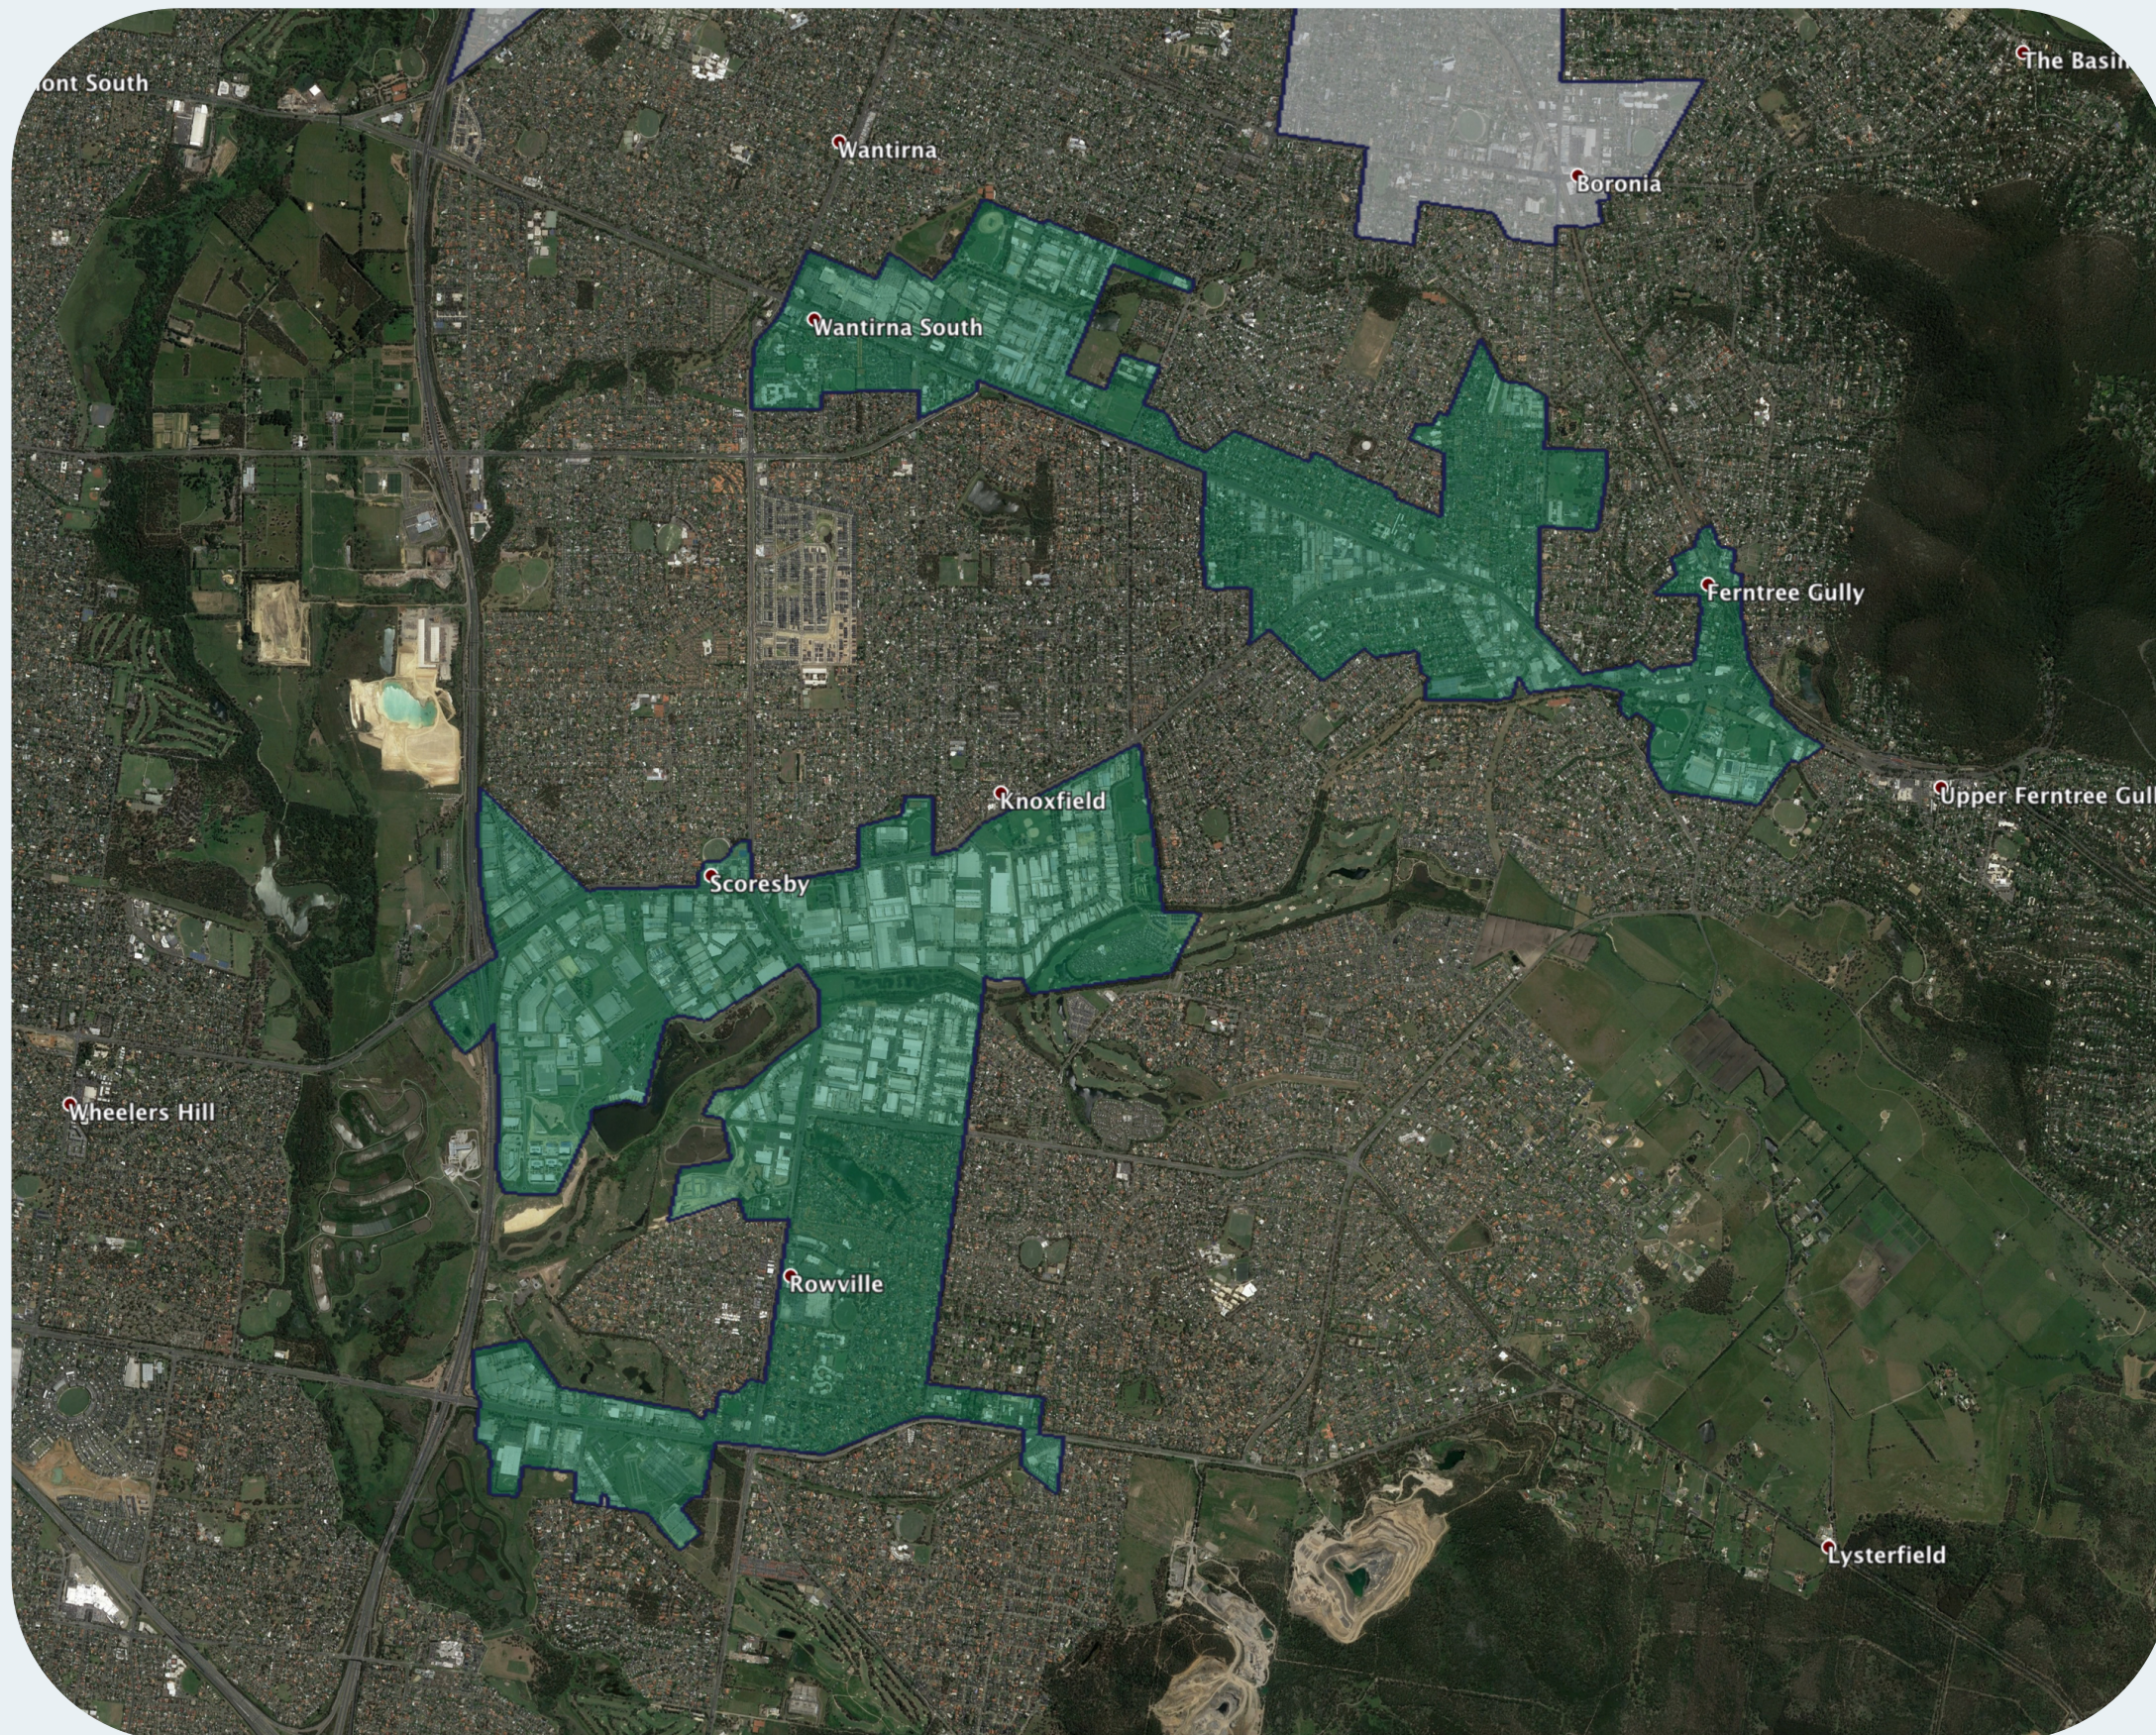

# nbn™ Business Fibre Zone indicative map – Scoresby - Ferntree Gully and surrounds

The nbn™ Business Fibre Initiative is available to businesses right across the country.

The areas highlighted on this map, are part of an nbn™ Business Fibre Zone that is eligible for business nbn™ Enterprise Ethernet.

## Key

-  nbn™ Business Fibre Zone
-  Adjacent/nearby nbn™ Business Fibre Zone (where relevant)