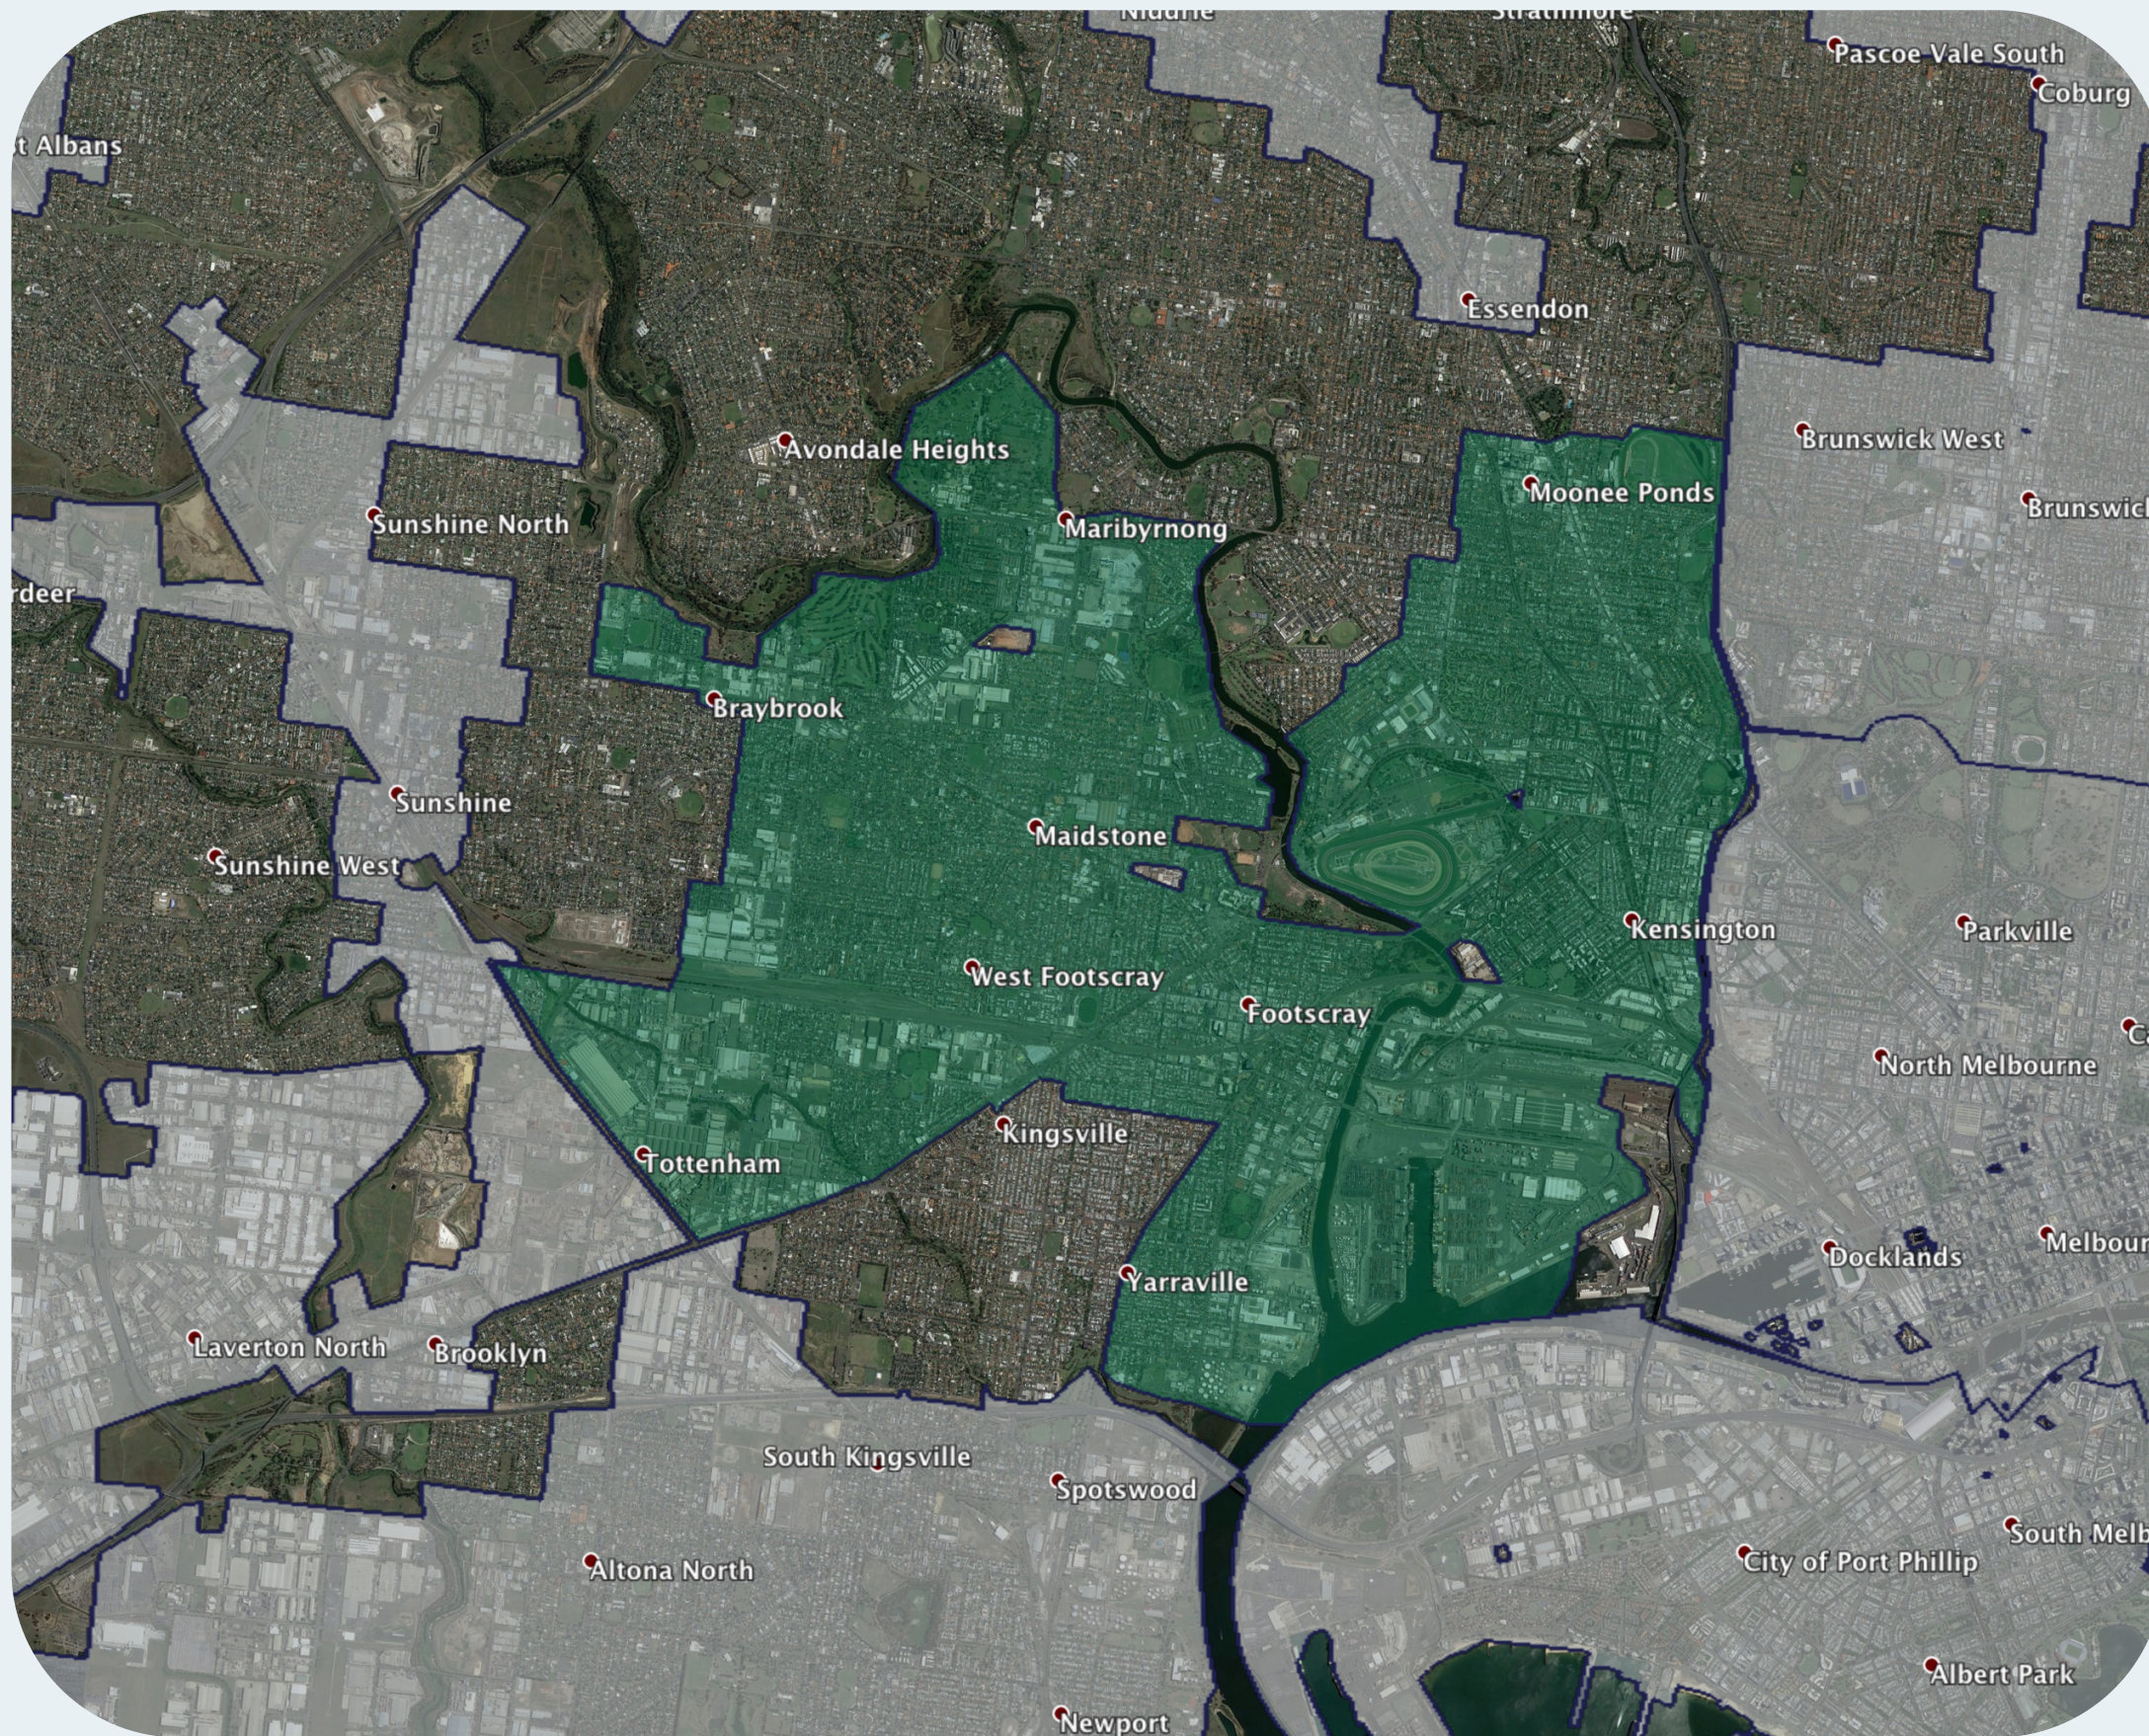

# nbn™ Business Fibre Zone indicative map – Footscray and surrounds

The nbn™ Business Fibre Initiative is available to businesses right across the country.

The areas highlighted on this map, are part of an nbn™ Business Fibre Zone that is eligible for business nbn™ Enterprise Ethernet.

## Key

-  nbn™ Business Fibre Zone
-  Adjacent/nearby nbn™ Business Fibre Zone (where relevant)