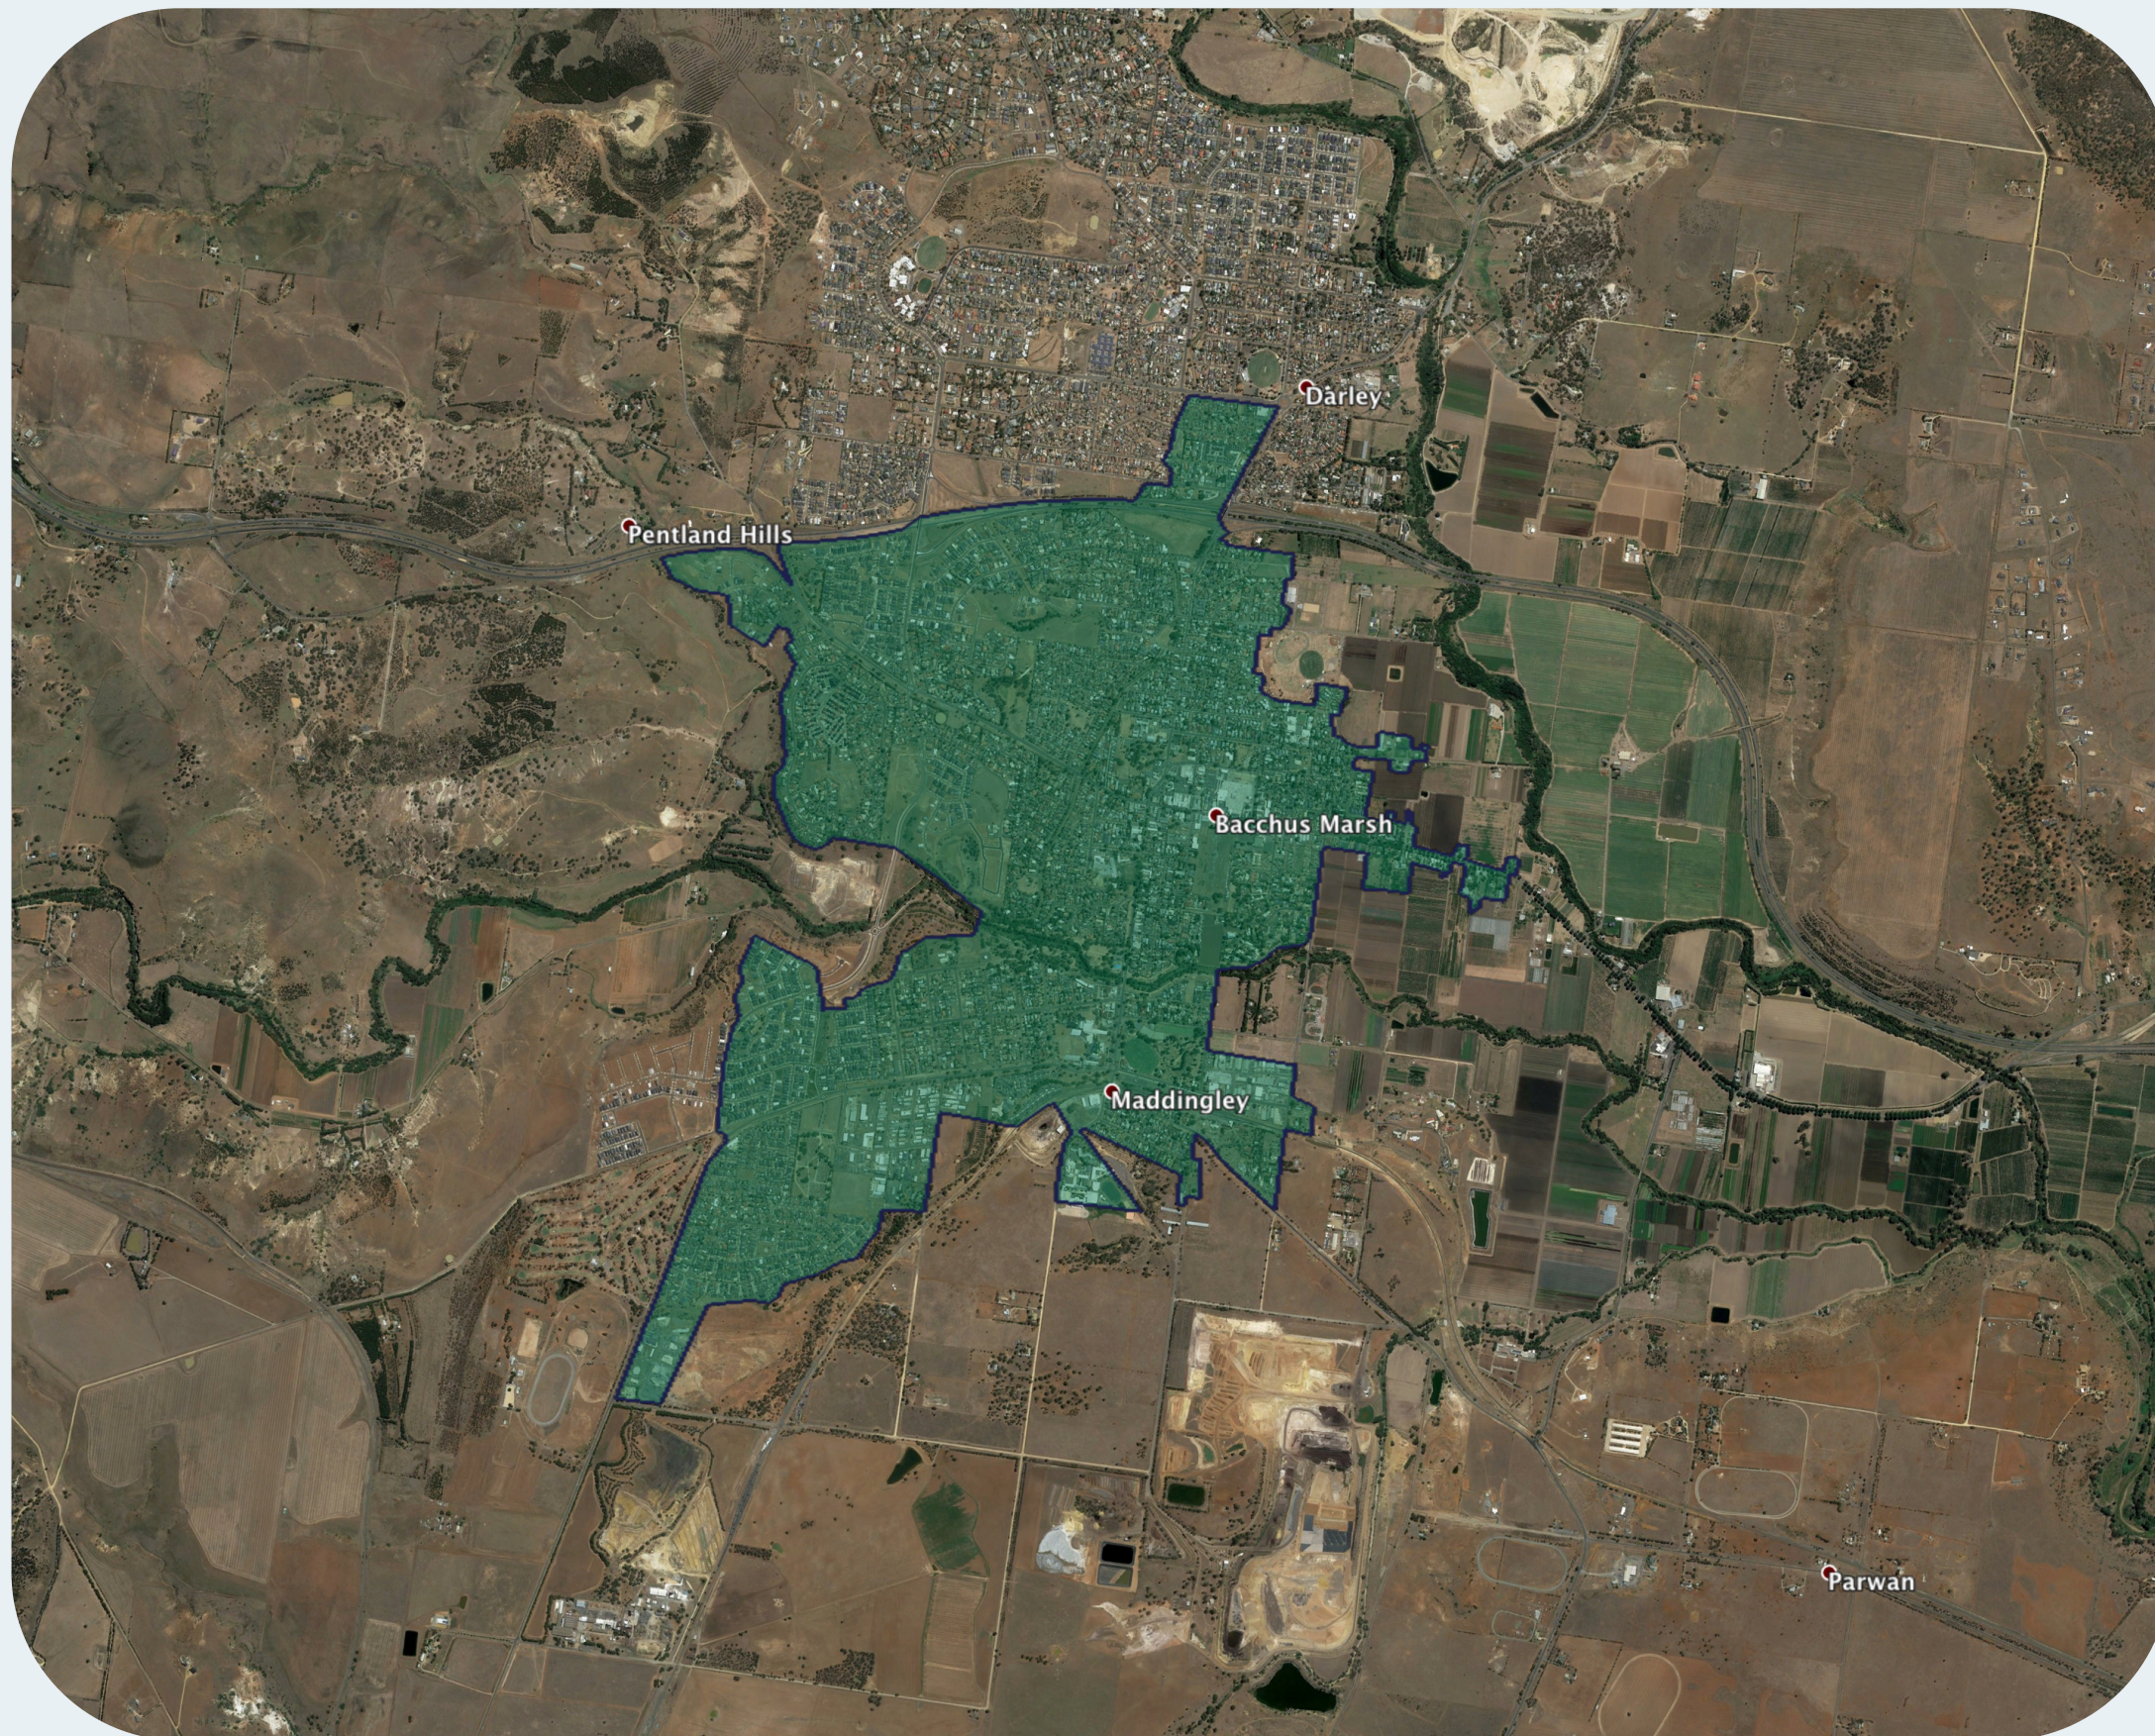

nbn™ Business Fibre Zone indicative map – Bacchus Marsh and surrounds

The nbn™ Business Fibre Initiative is available to businesses right across the country.

The area highlighted on this map, is part of an nbn™ Business Fibre Zone that is eligible for business nbn™ Enterprise Ethernet.

To find out more about the Fibre Initiative contact your service provider, or visit: nbn.com.au/businessfibre

Key

-  nbn™ Business Fibre Zone
-  Adjacent/nearby nbn™ Business Fibre Zone (where relevant)