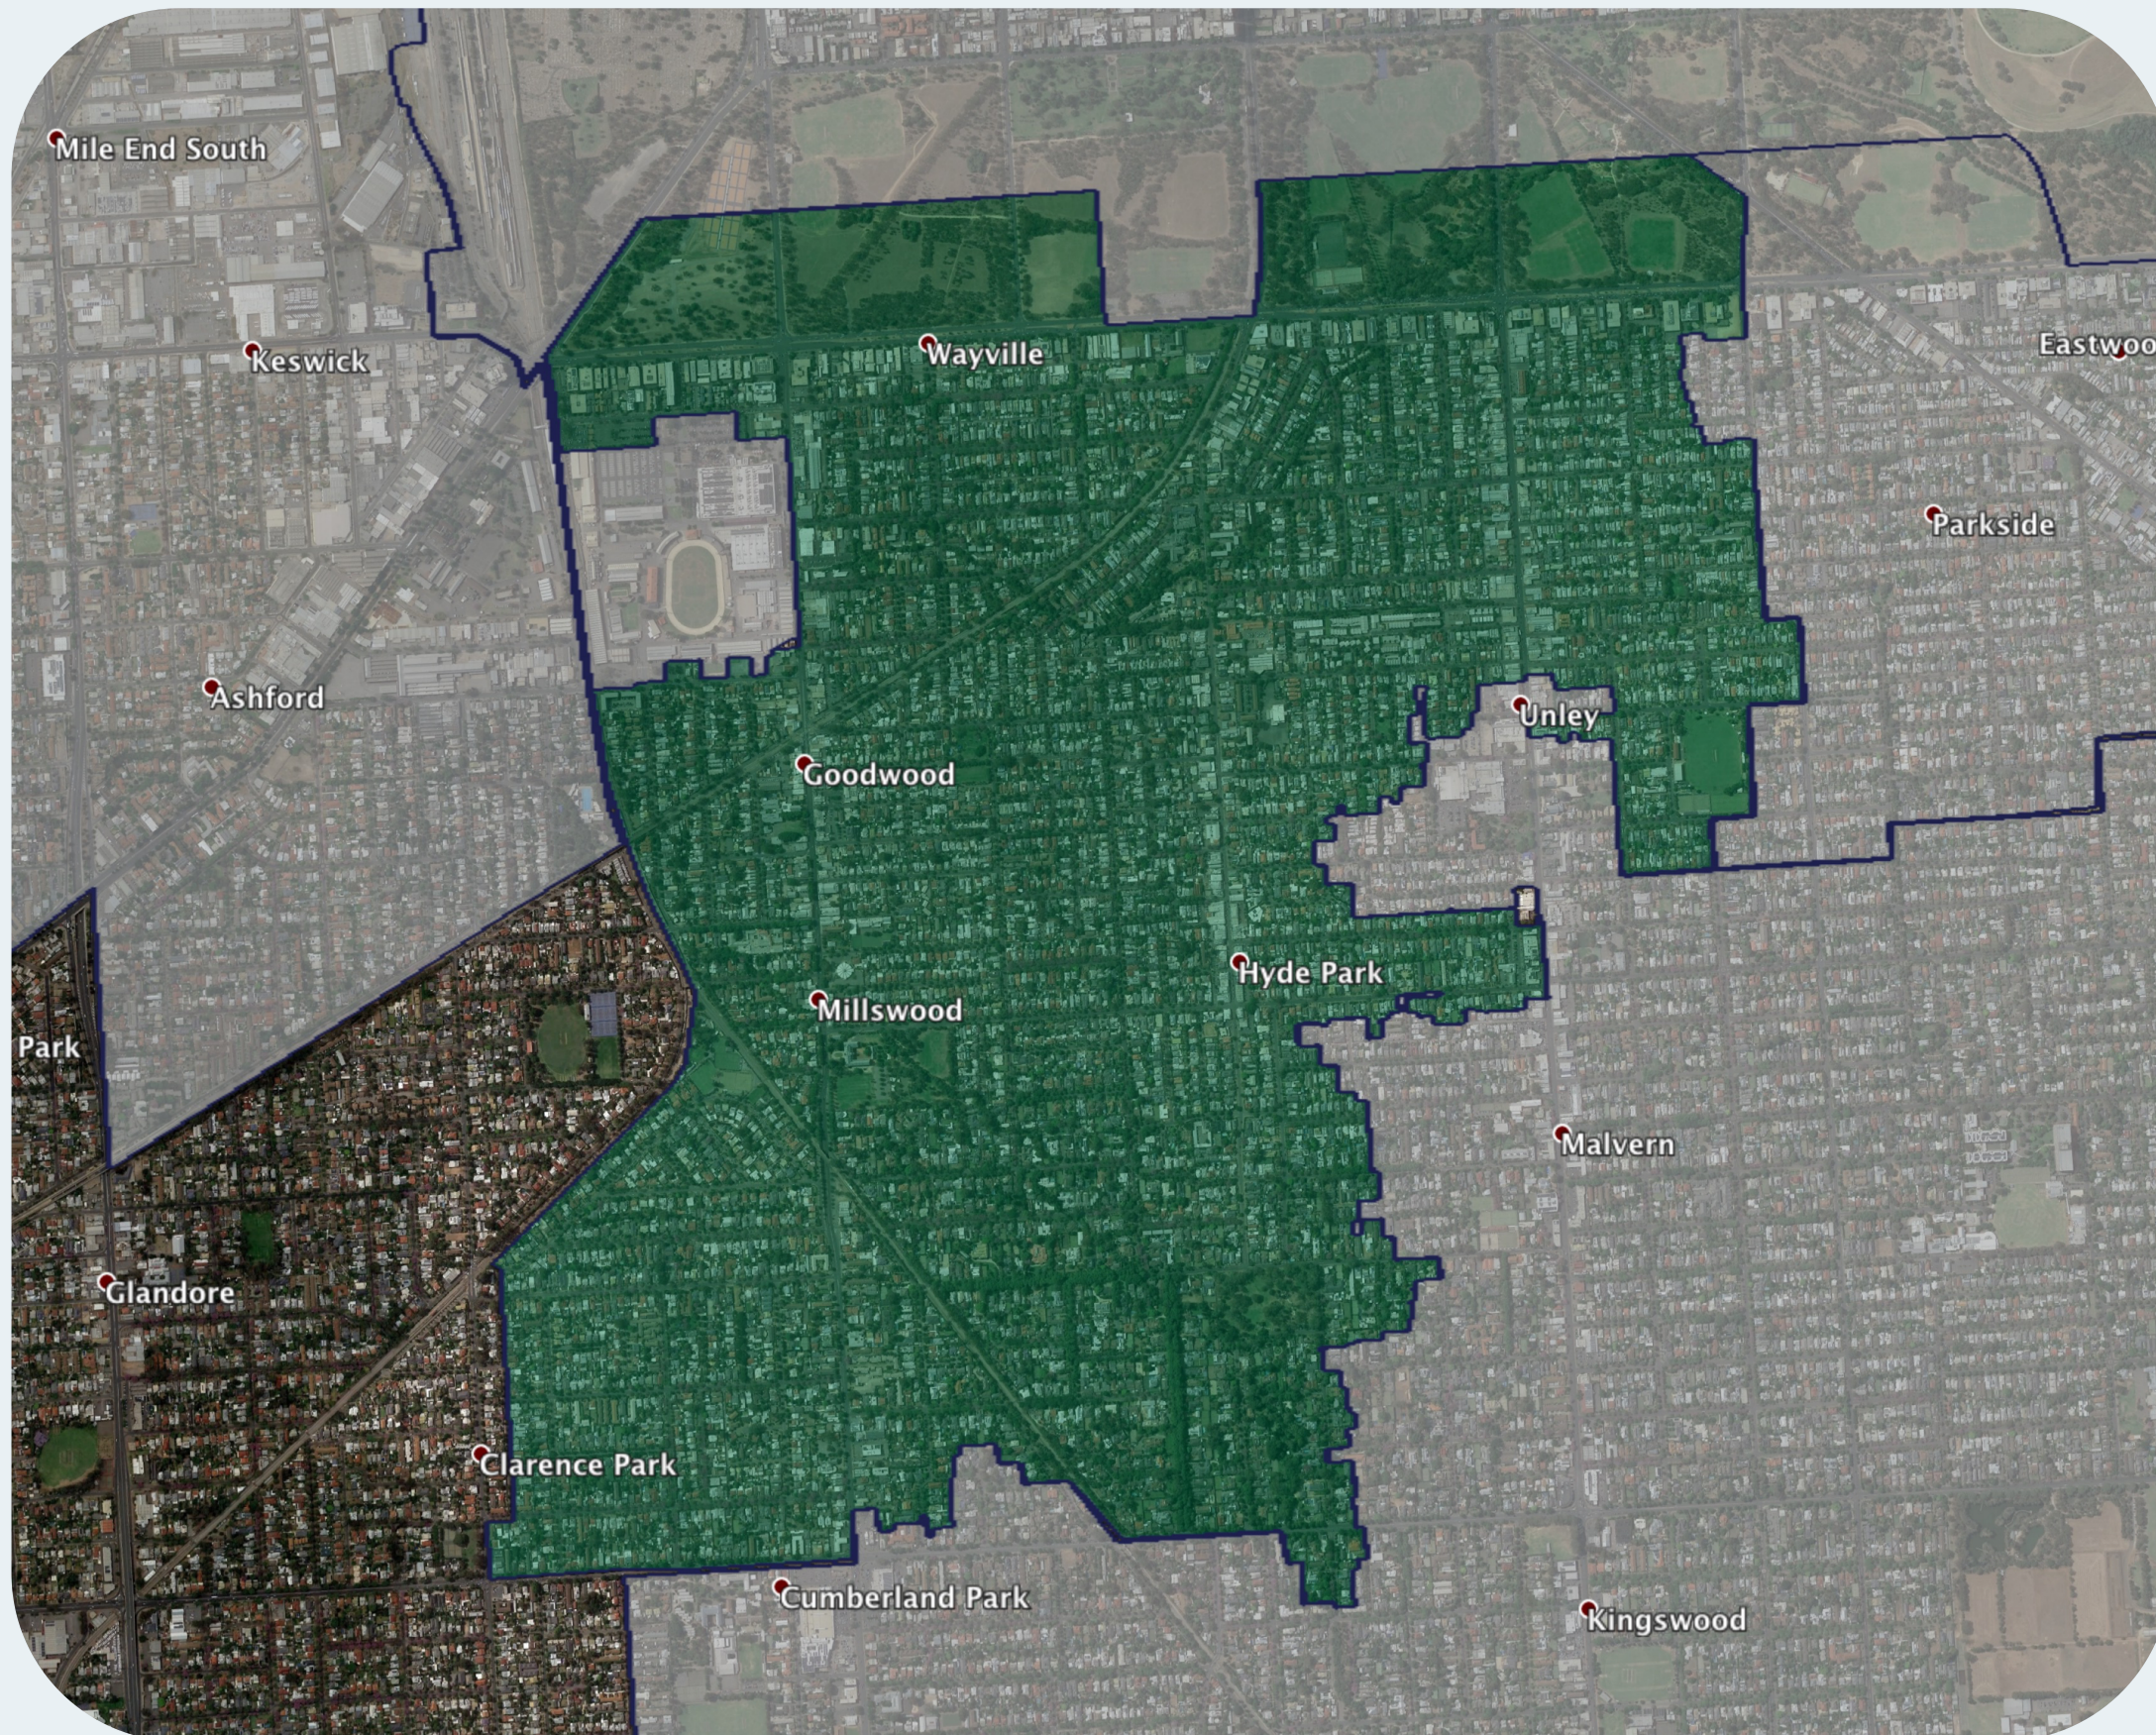

# nbn™ Business Fibre Zone indicative map – Unley - Parkside and surrounds

The nbn™ Business Fibre Initiative is available to businesses right across the country.

The areas highlighted on this map, are part of an nbn™ Business Fibre Zone that is eligible for business nbn™ Enterprise Ethernet.

## Key

-  nbn™ Business Fibre Zone
-  Adjacent/nearby nbn™ Business Fibre Zone (where relevant)