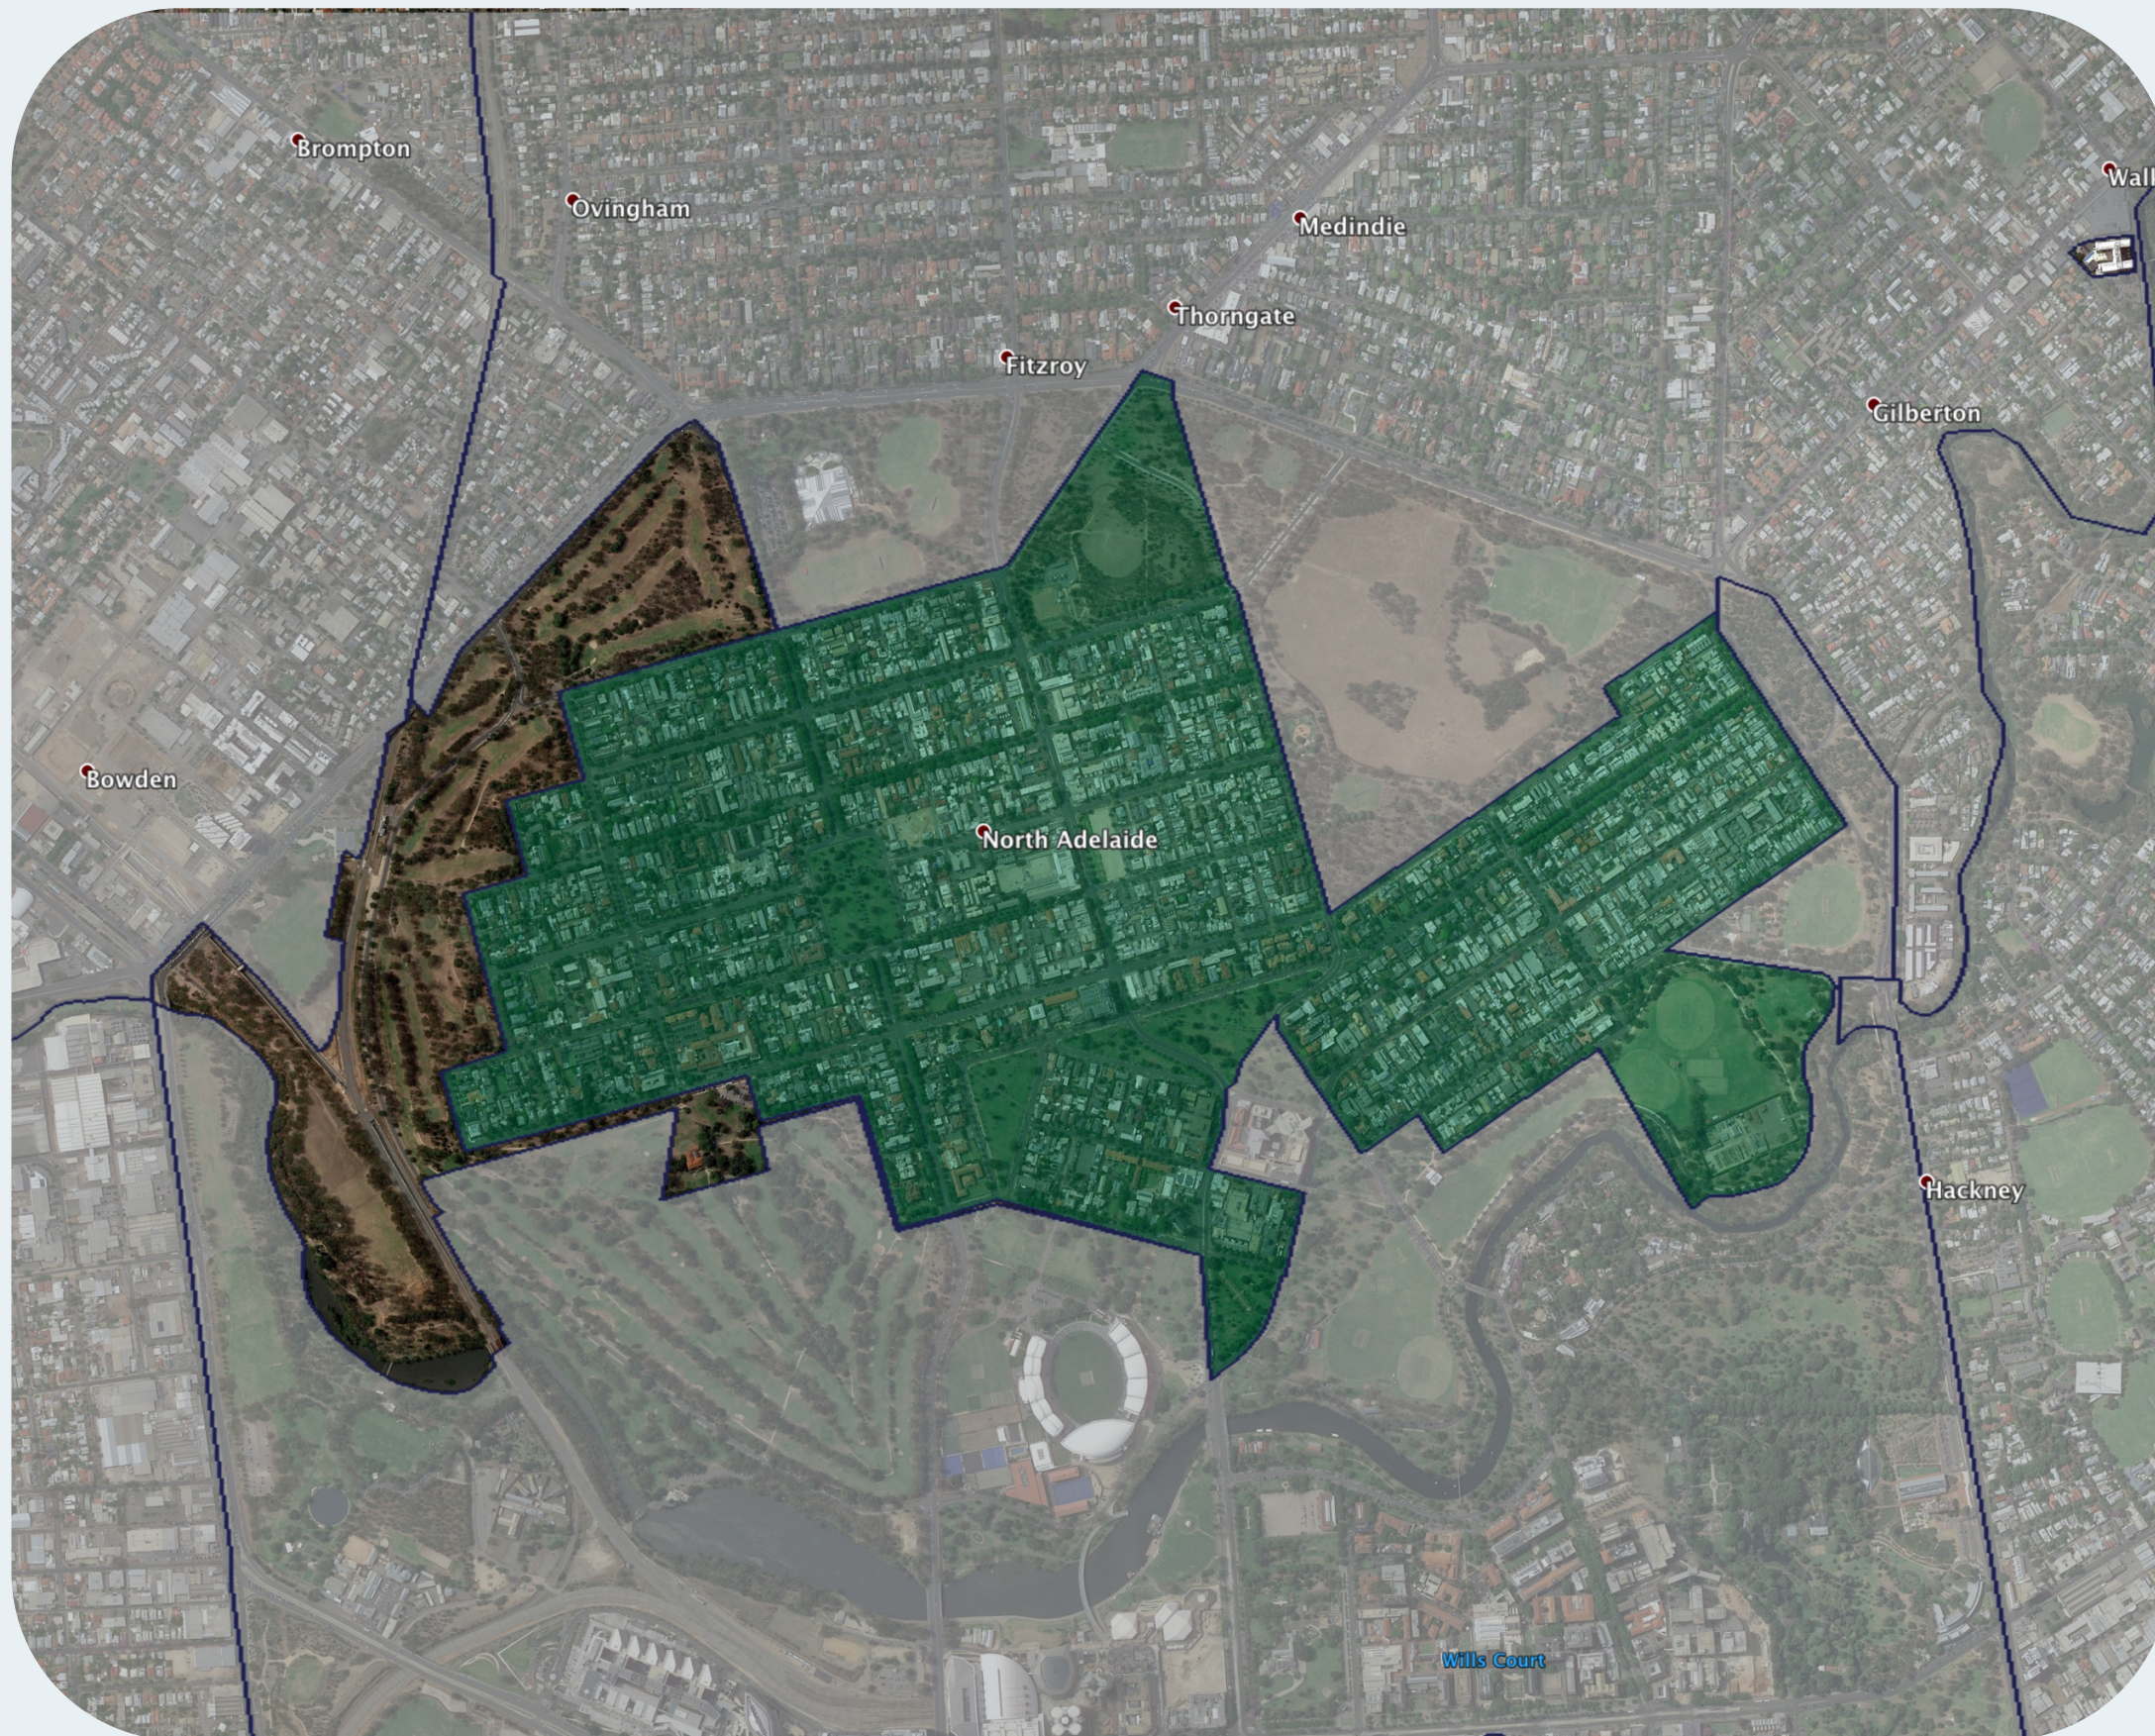

nbn™ Business Fibre Zone indicative map – North Adelaide and surrounds

The nbn™ Business Fibre Initiative is available to businesses right across the country.

The areas highlighted on this map, are part of an nbn™ Business Fibre Zone that is eligible for business nbn™ Enterprise Ethernet.

To find out more about the Fibre Initiative contact your service provider, or visit: nbn.com.au/businessfibre

Key

-  nbn™ Business Fibre Zone
-  Adjacent/nearby nbn™ Business Fibre Zone (where relevant)