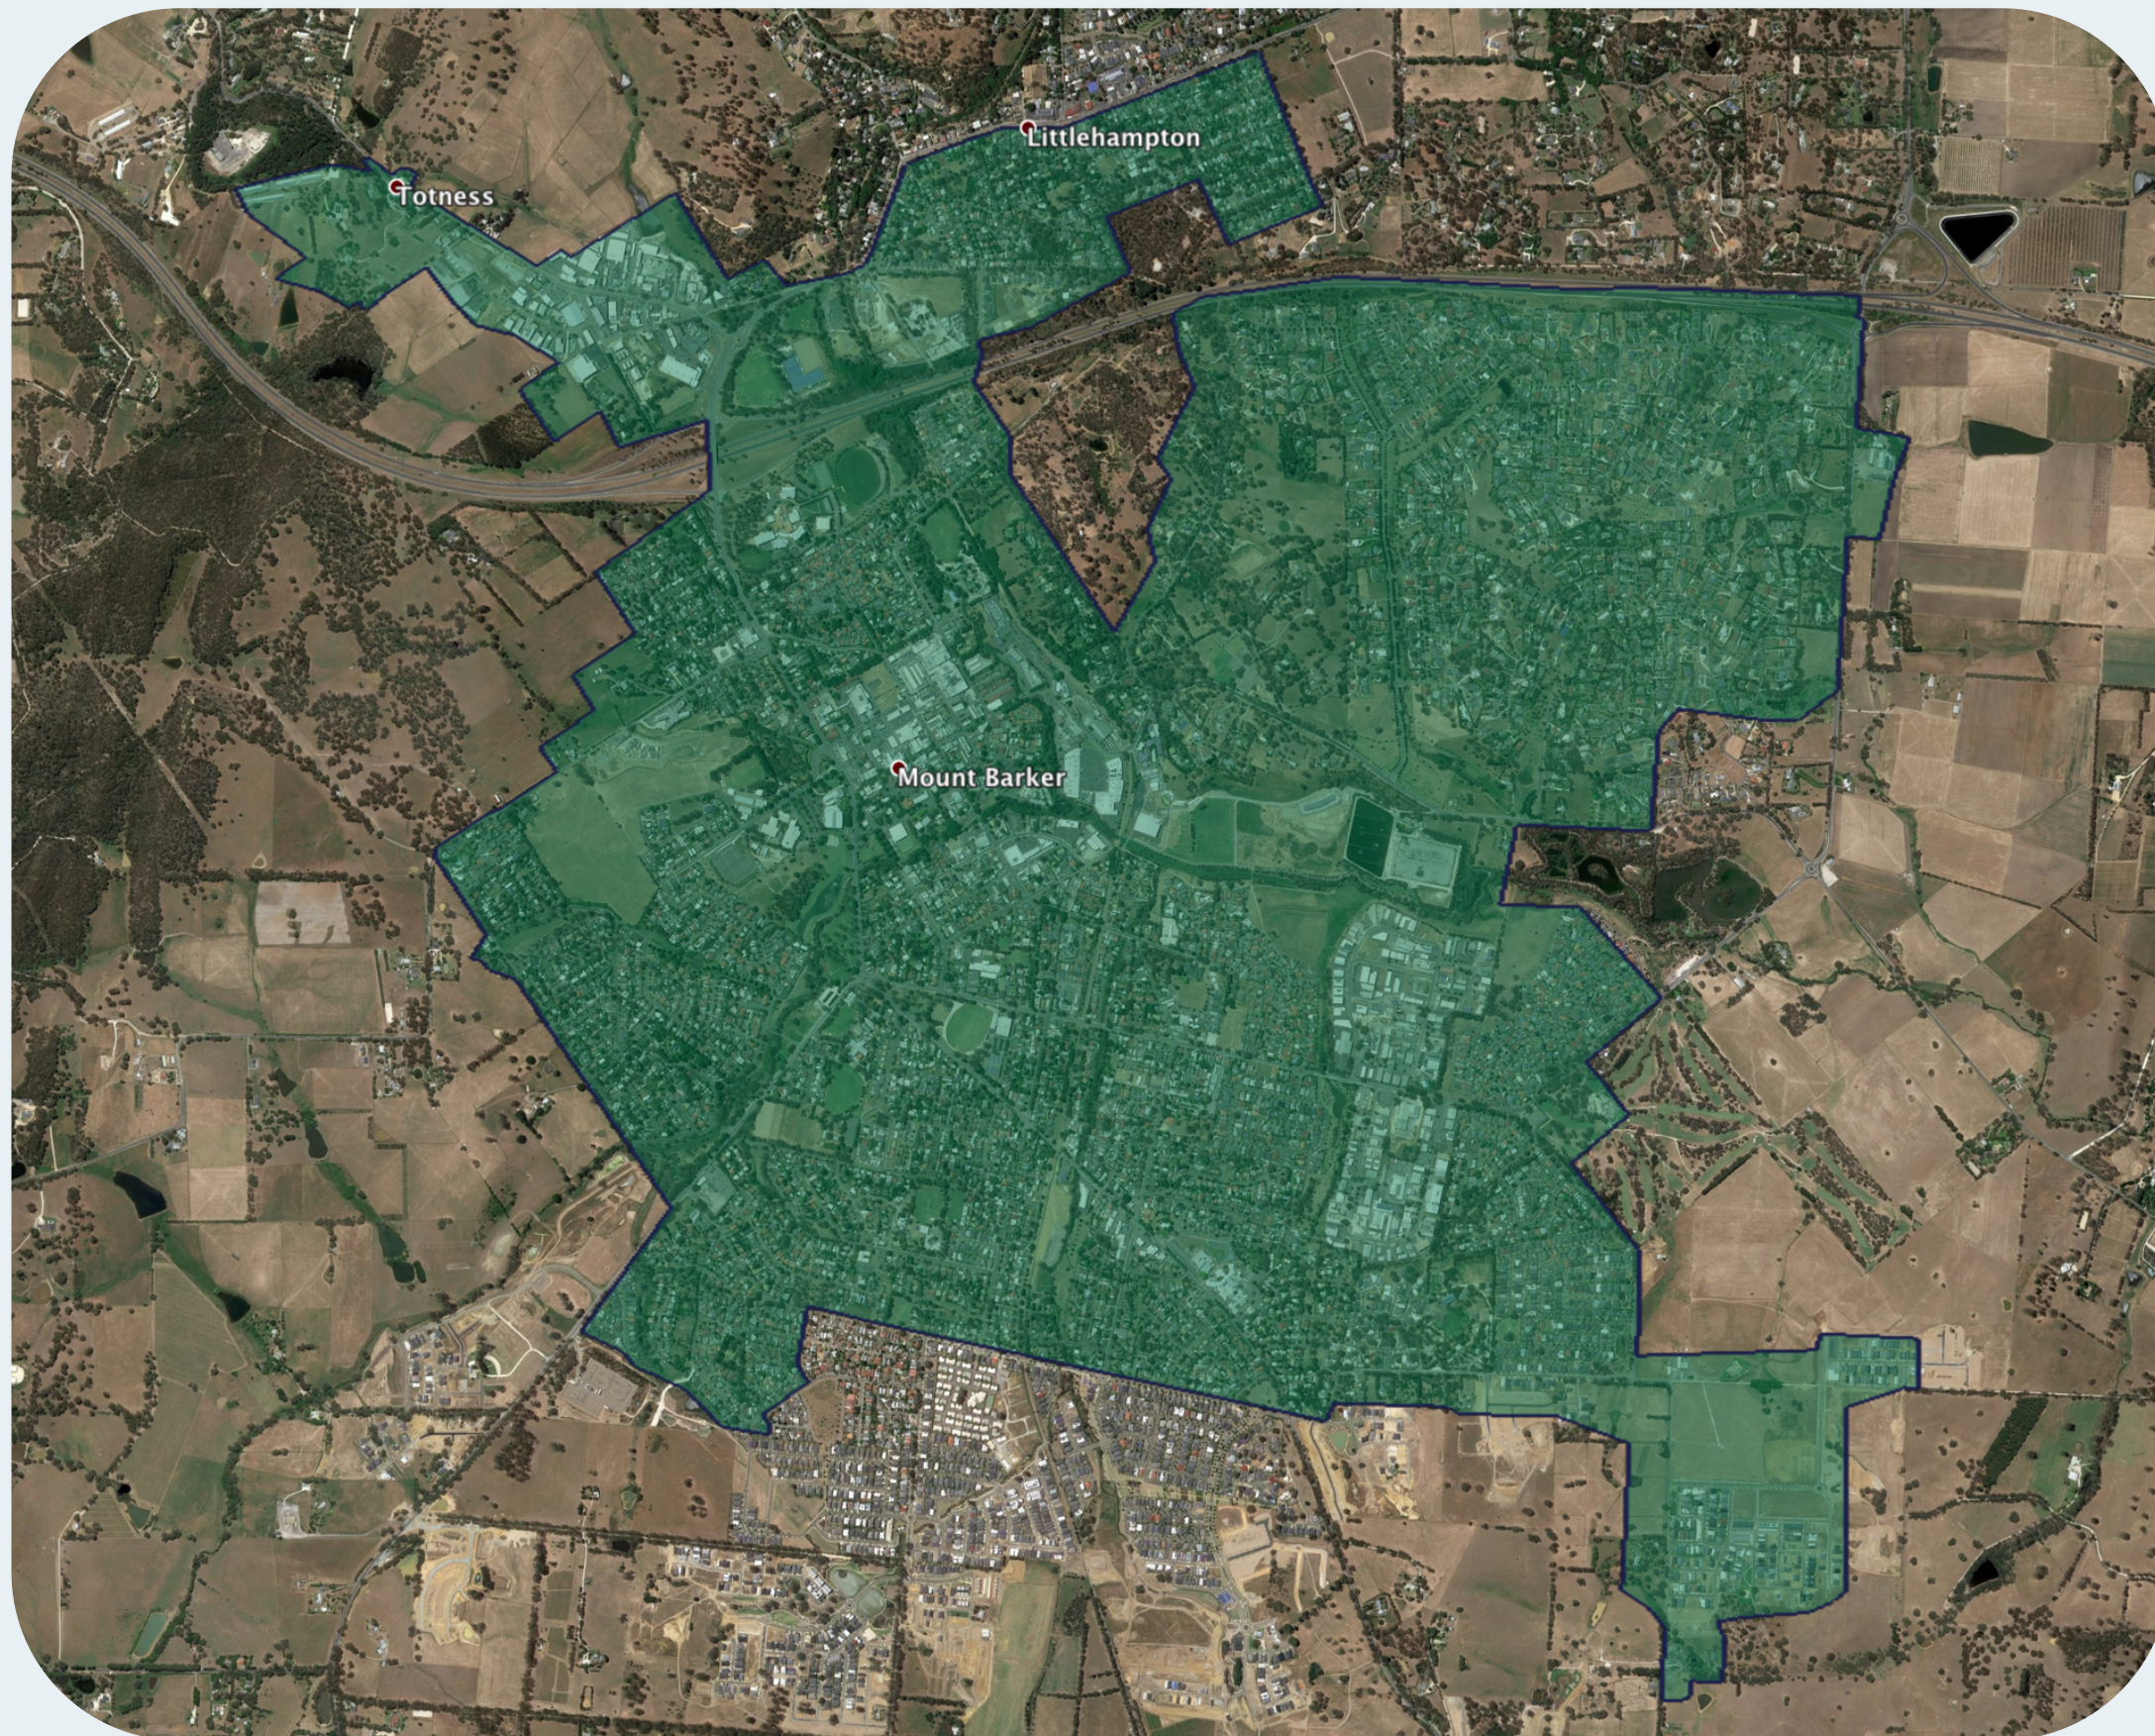

nbn™ Business Fibre Zone indicative map – Mount Barker and surrounds

The nbn™ Business Fibre Initiative is available to businesses right across the country.

The area highlighted on this map, is part of an nbn™ Business Fibre Zone that is eligible for business nbn™ Enterprise Ethernet.

To find out more about the Fibre Initiative contact your service provider, or visit: nbn.com.au/businessfibre

Key

-  nbn™ Business Fibre Zone
-  Adjacent/nearby nbn™ Business Fibre Zone (where relevant)