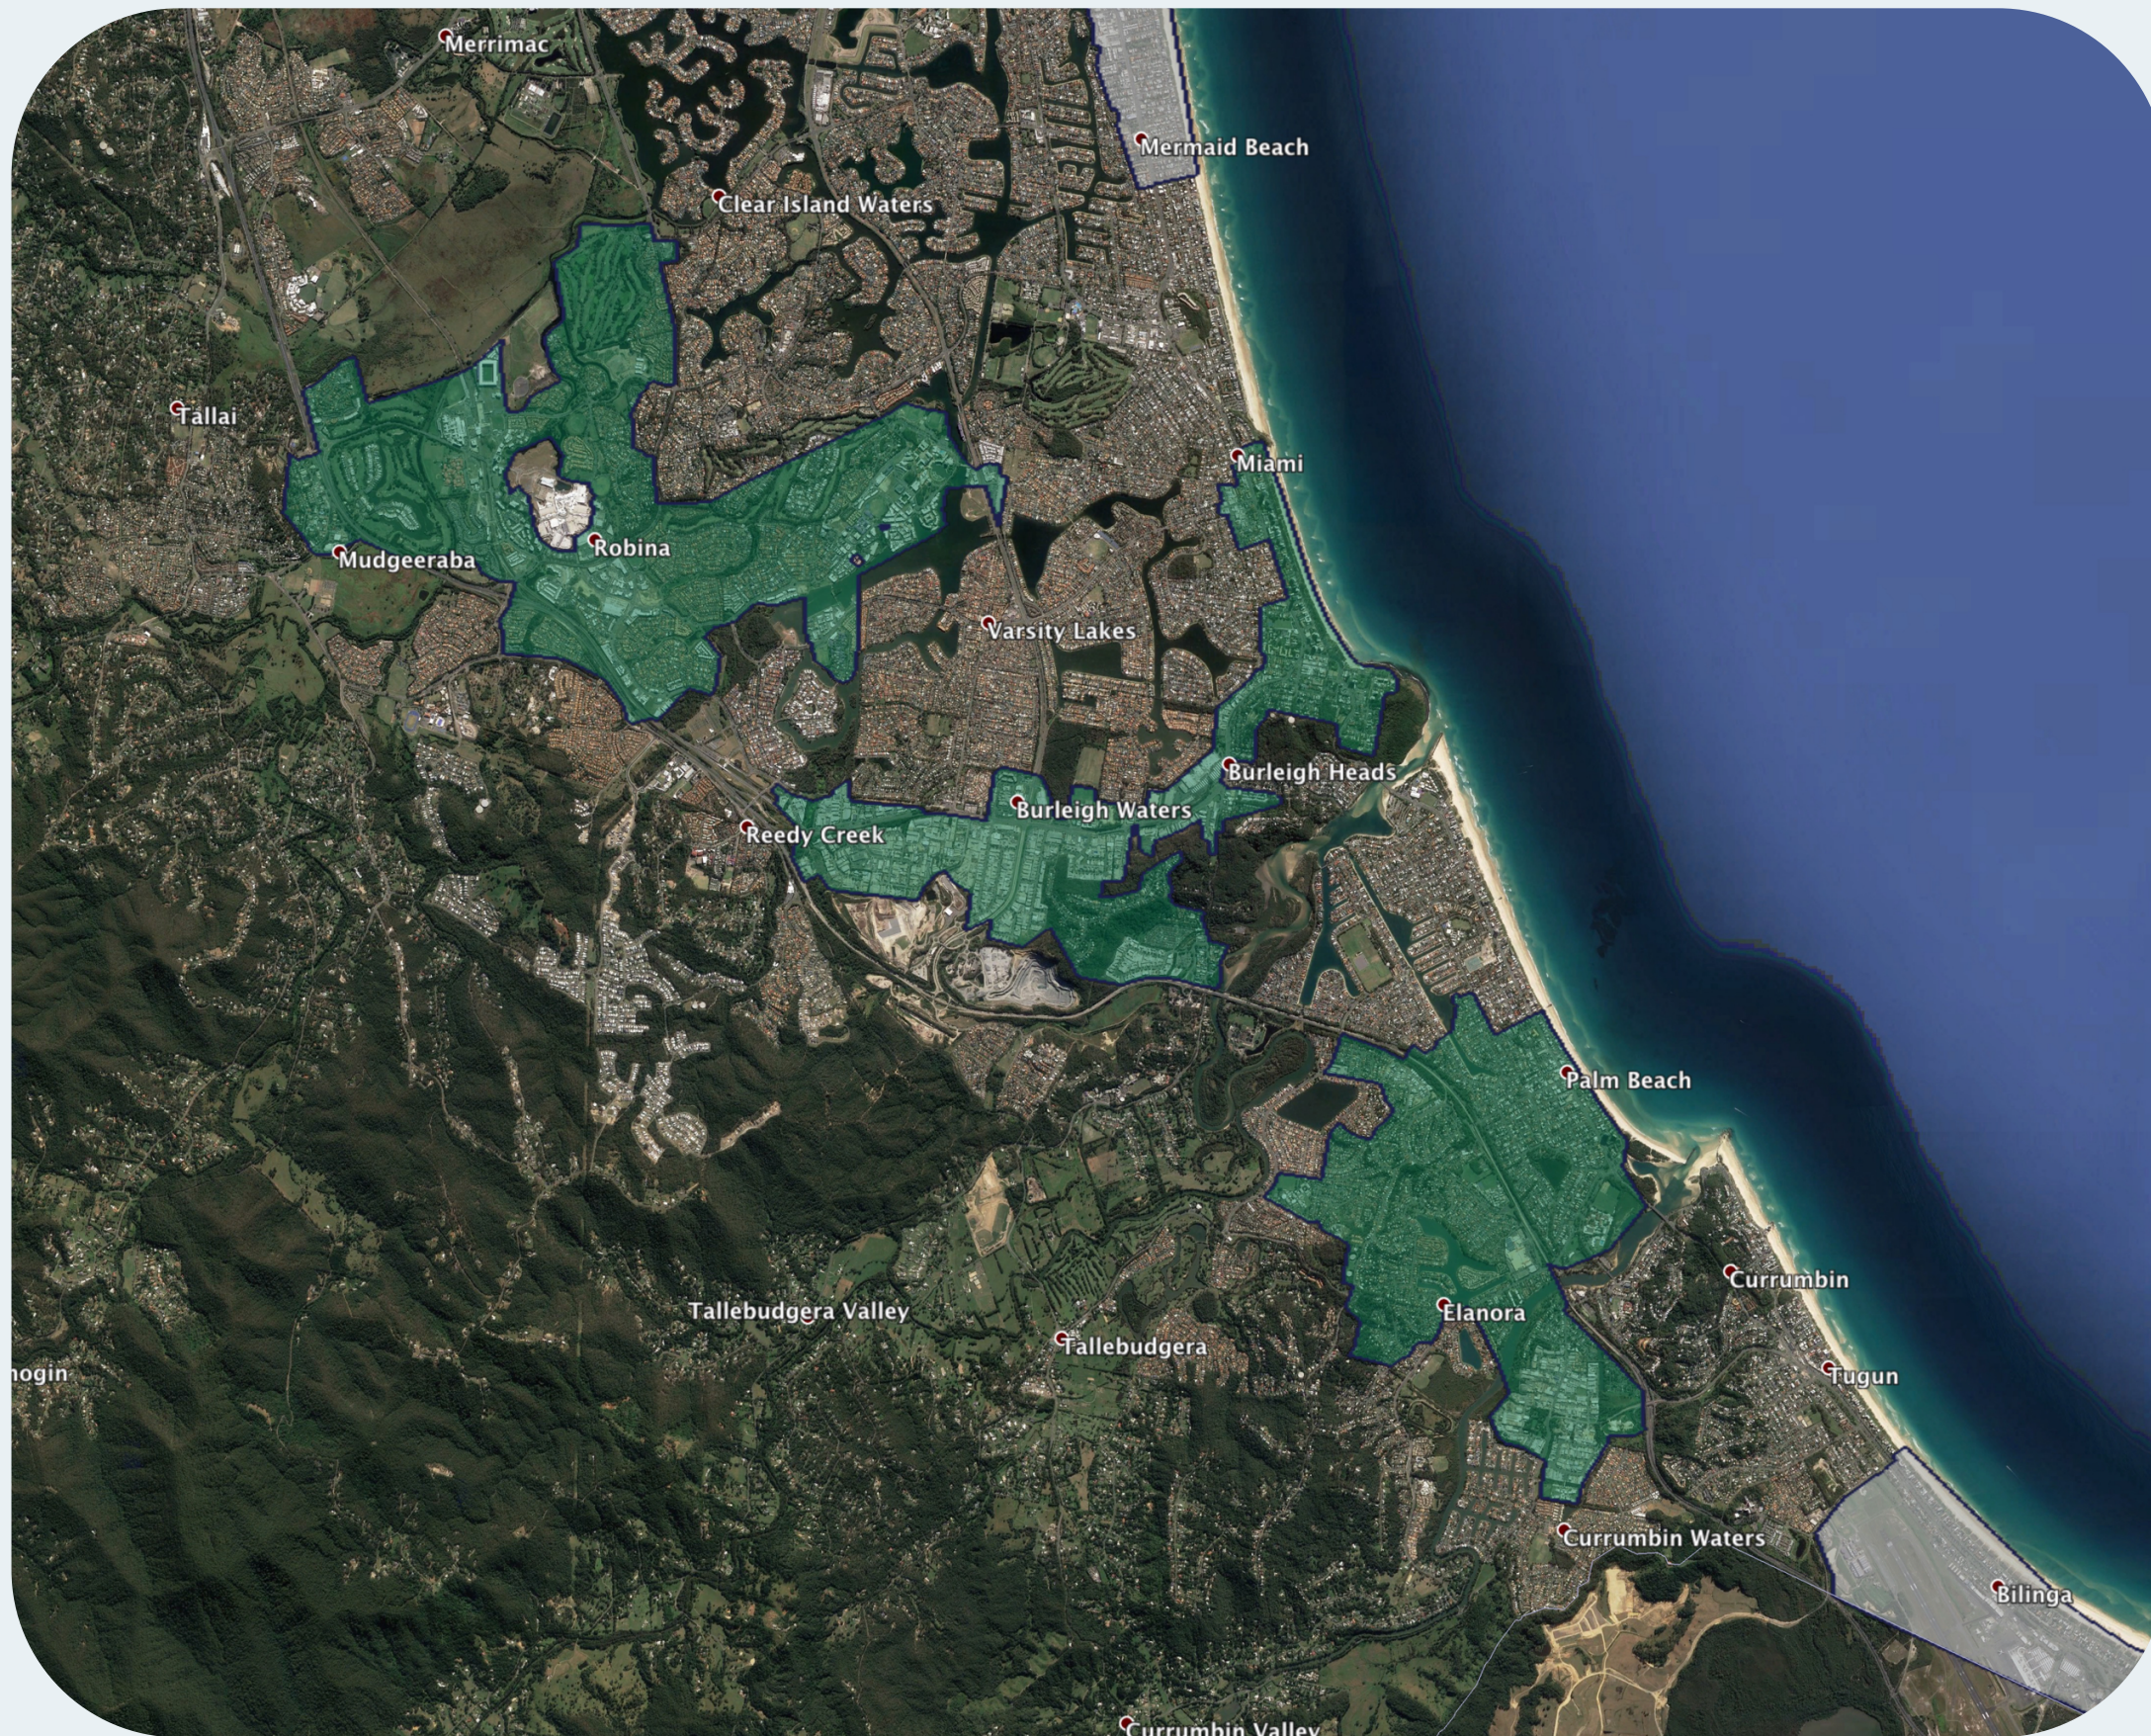

nbn™ Business Fibre Zone indicative map – Gold Coast South and surrounds

The nbn™ Business Fibre Initiative is available to businesses right across the country.

The areas highlighted on this map, are part of an nbn™ Business Fibre Zone that is eligible for business nbn™ Enterprise Ethernet.

To find out more about the Fibre Initiative contact your service provider, or visit: nbn.com.au/businessfibre

Key

-  nbn™ Business Fibre Zone
-  Adjacent/nearby nbn™ Business Fibre Zone (where relevant)