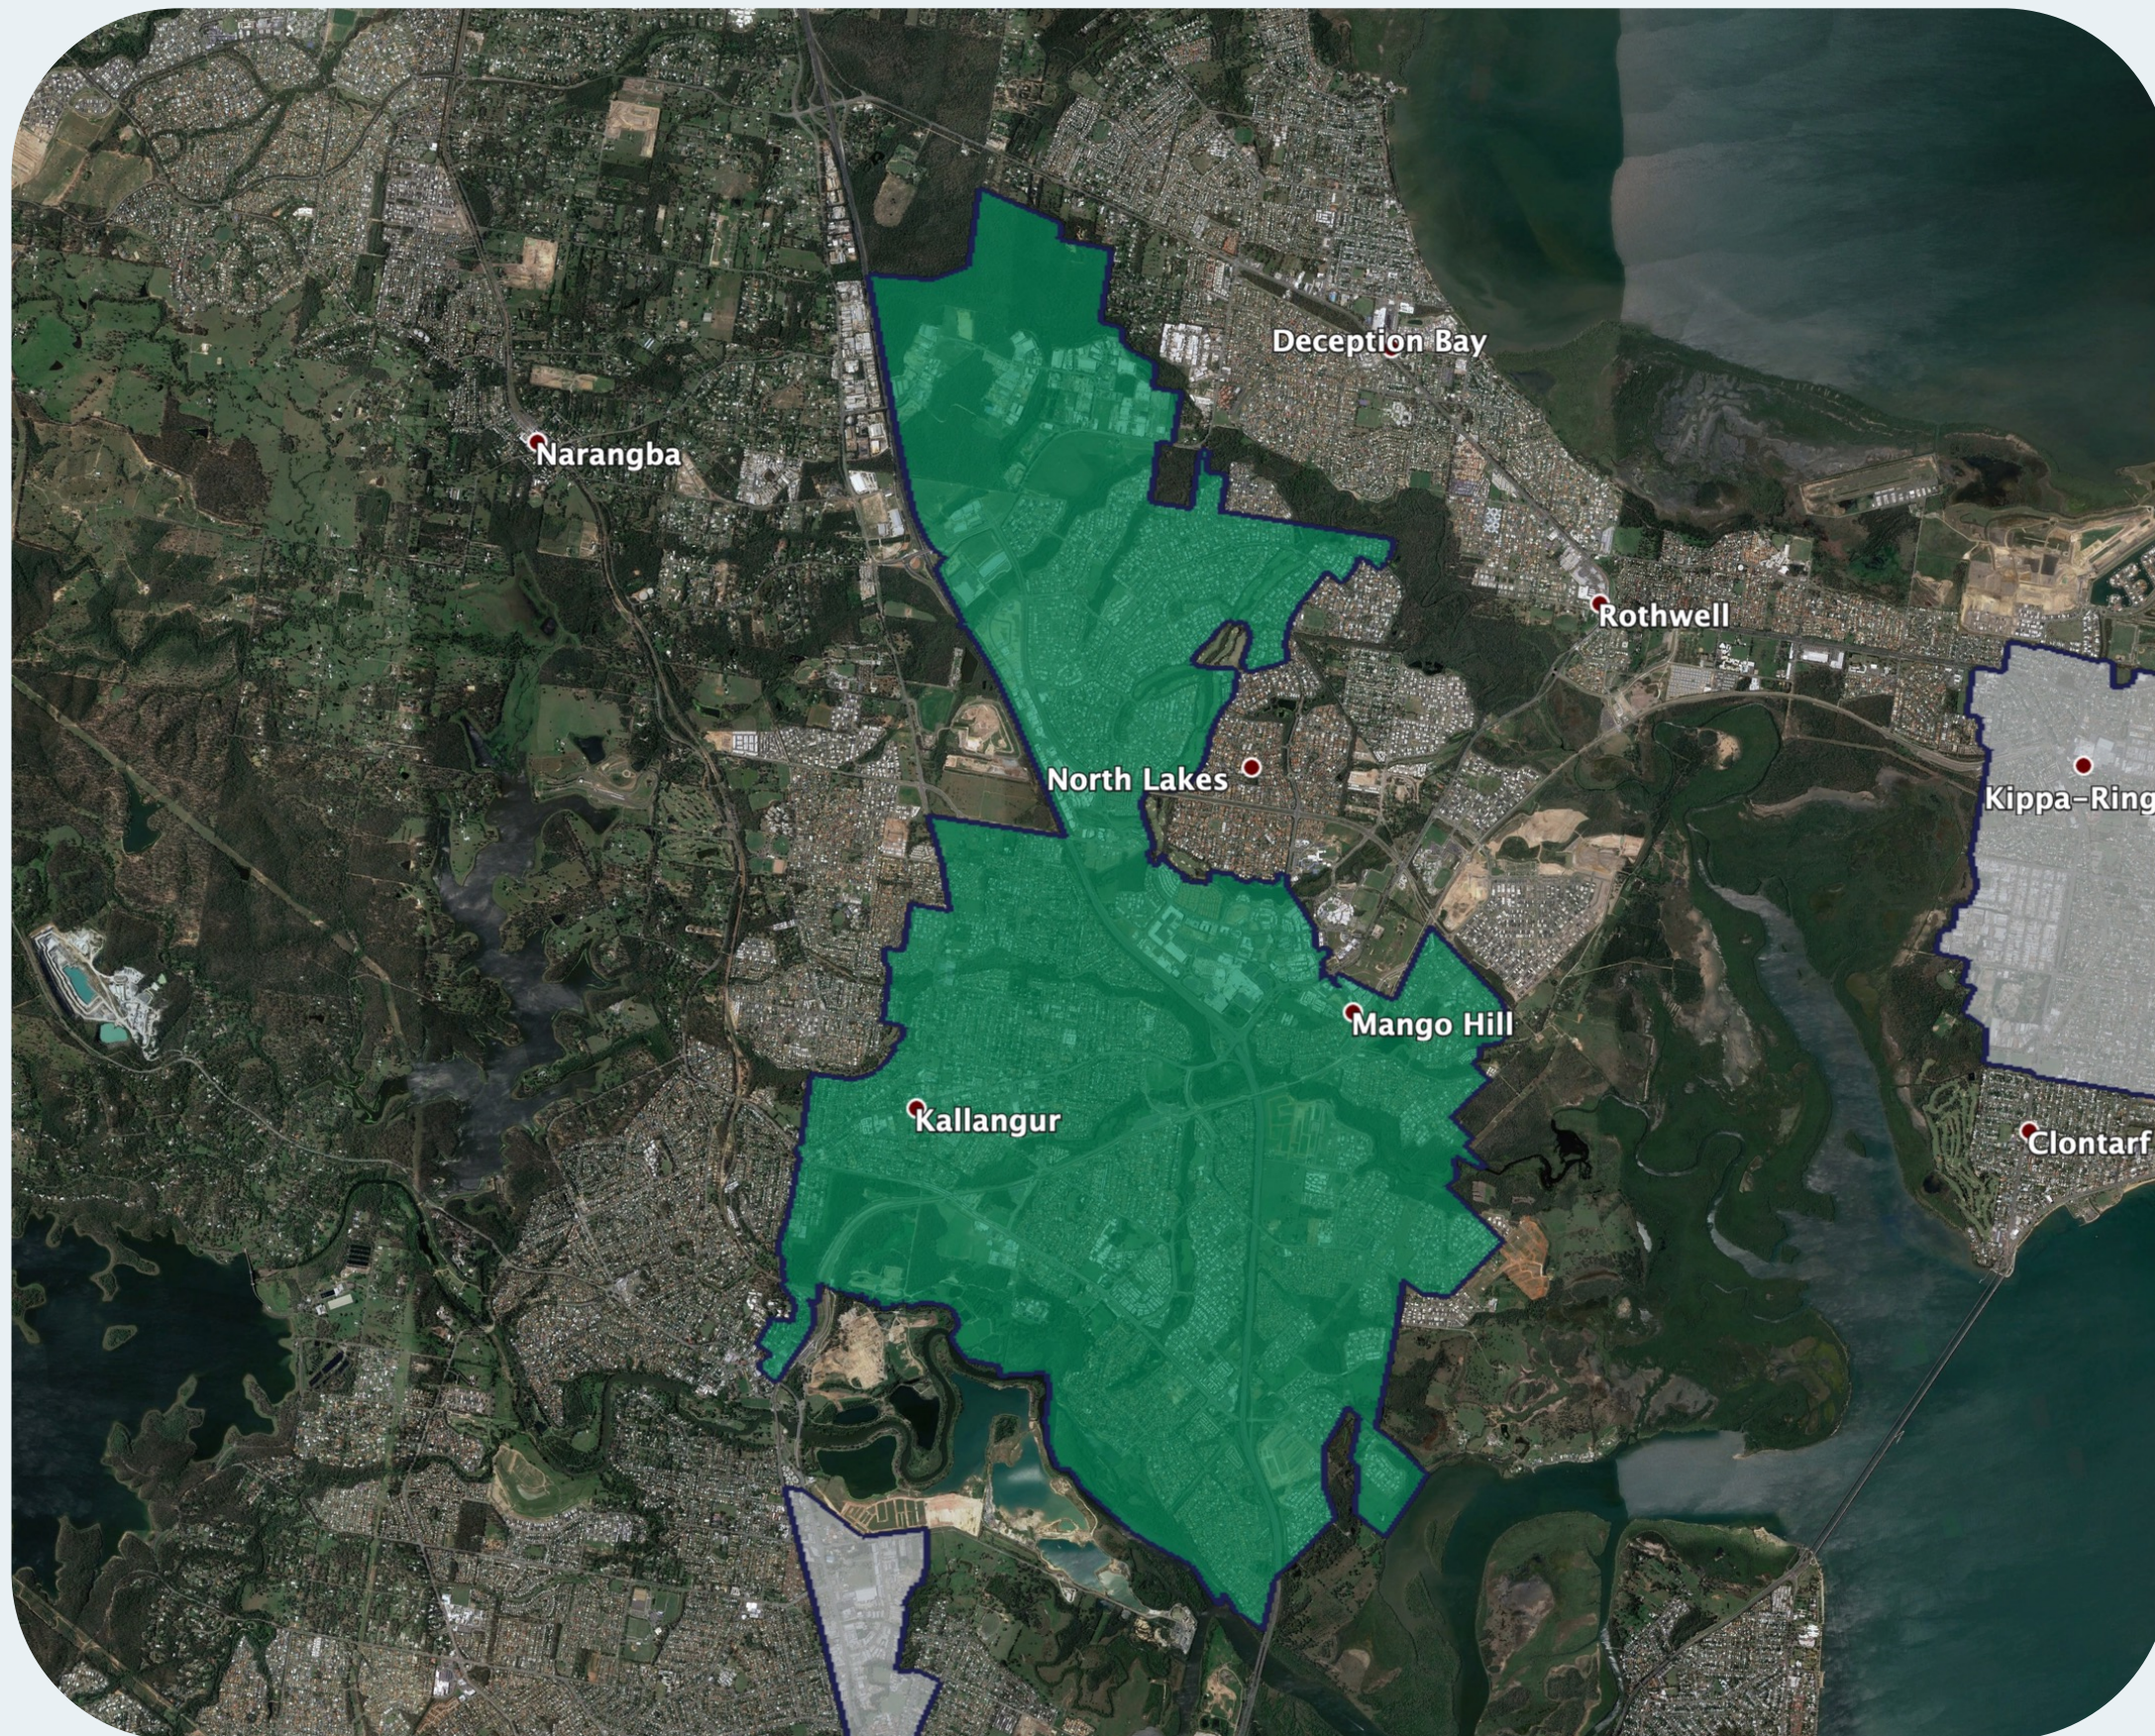

nbn™ Business Fibre Zone indicative map – North Lakes and surrounds

The nbn™ Business Fibre Initiative is available to businesses right across the country.

The areas highlighted on this map, are part of an nbn™ Business Fibre Zone that is eligible for business nbn™ Enterprise Ethernet.

To find out more about the Fibre Initiative contact your service provider, or visit: nbn.com.au/businessfibre

Key

-  nbn™ Business Fibre Zone
-  Adjacent/nearby nbn™ Business Fibre Zone (where relevant)