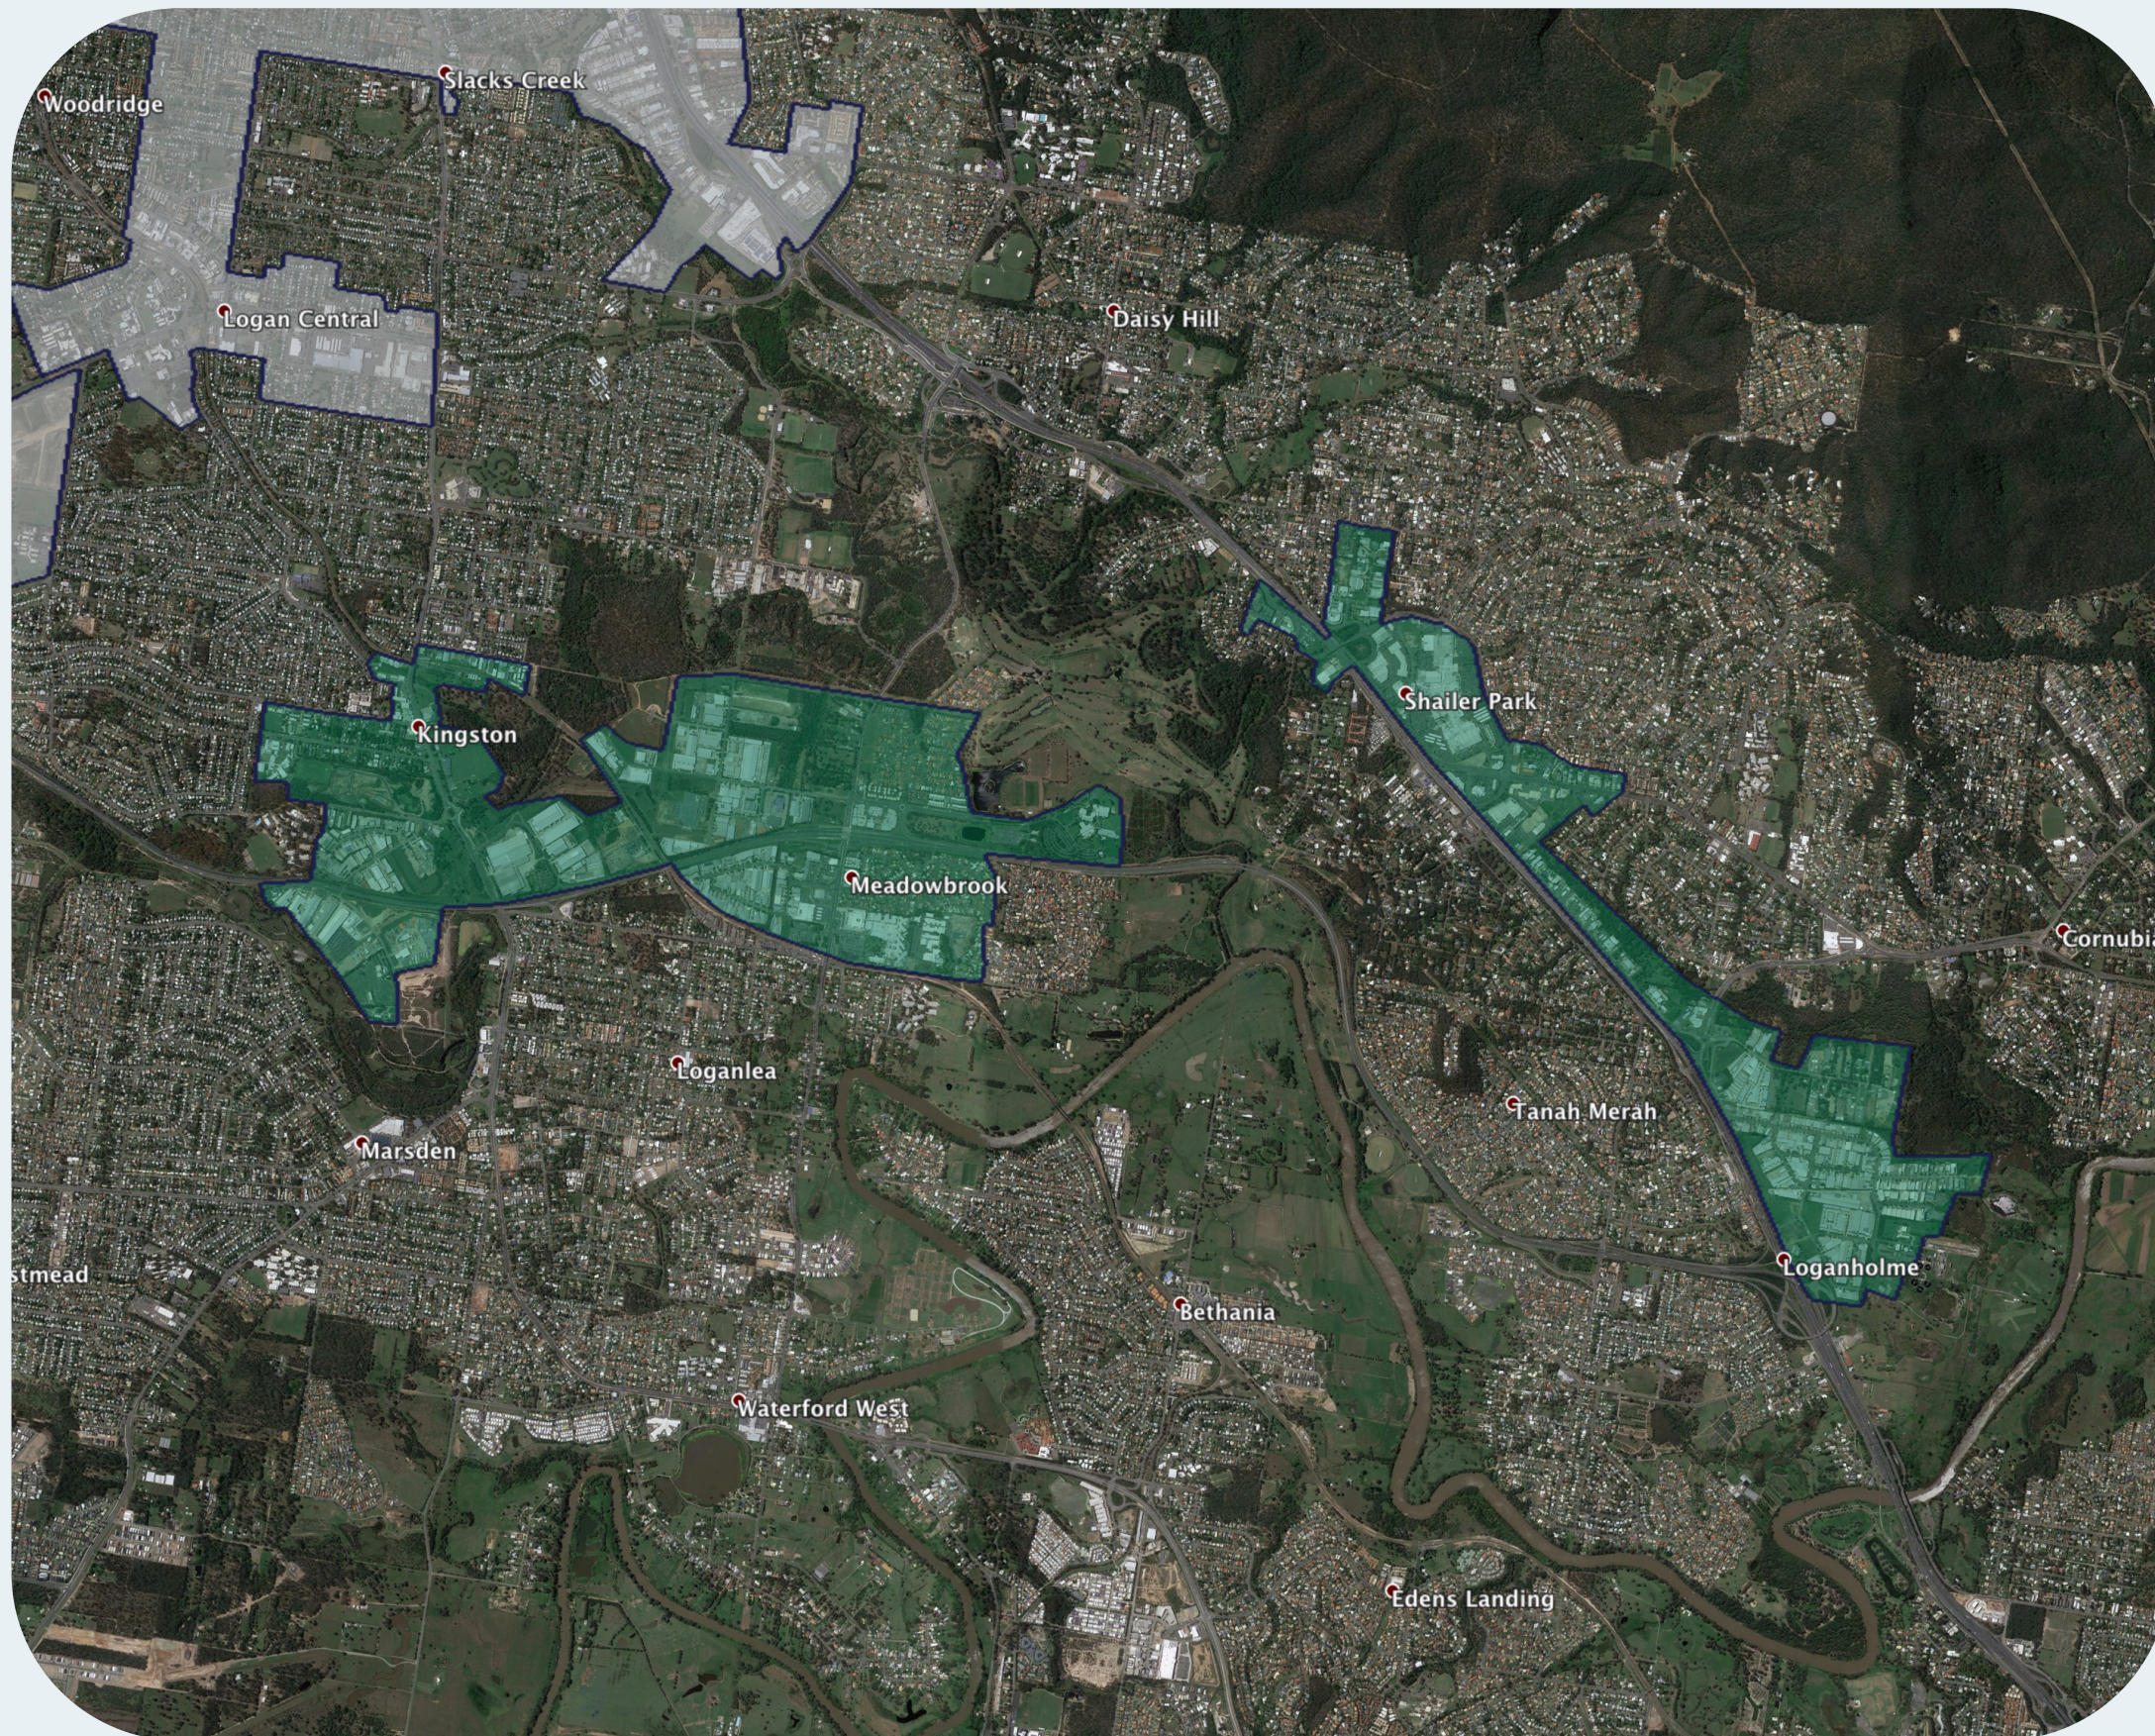

# nbn™ Business Fibre Zone indicative map - Loganholme and surrounds

The nbn™ Business Fibre Initiative is available to businesses right across the country.

The areas highlighted on this map, are part of an nbn™ Business Fibre Zone that is eligible for business nbn™ Enterprise Ethernet.

## Key

-  nbn™ Business Fibre Zone
-  Adjacent/nearby nbn™ Business Fibre Zone (where relevant)