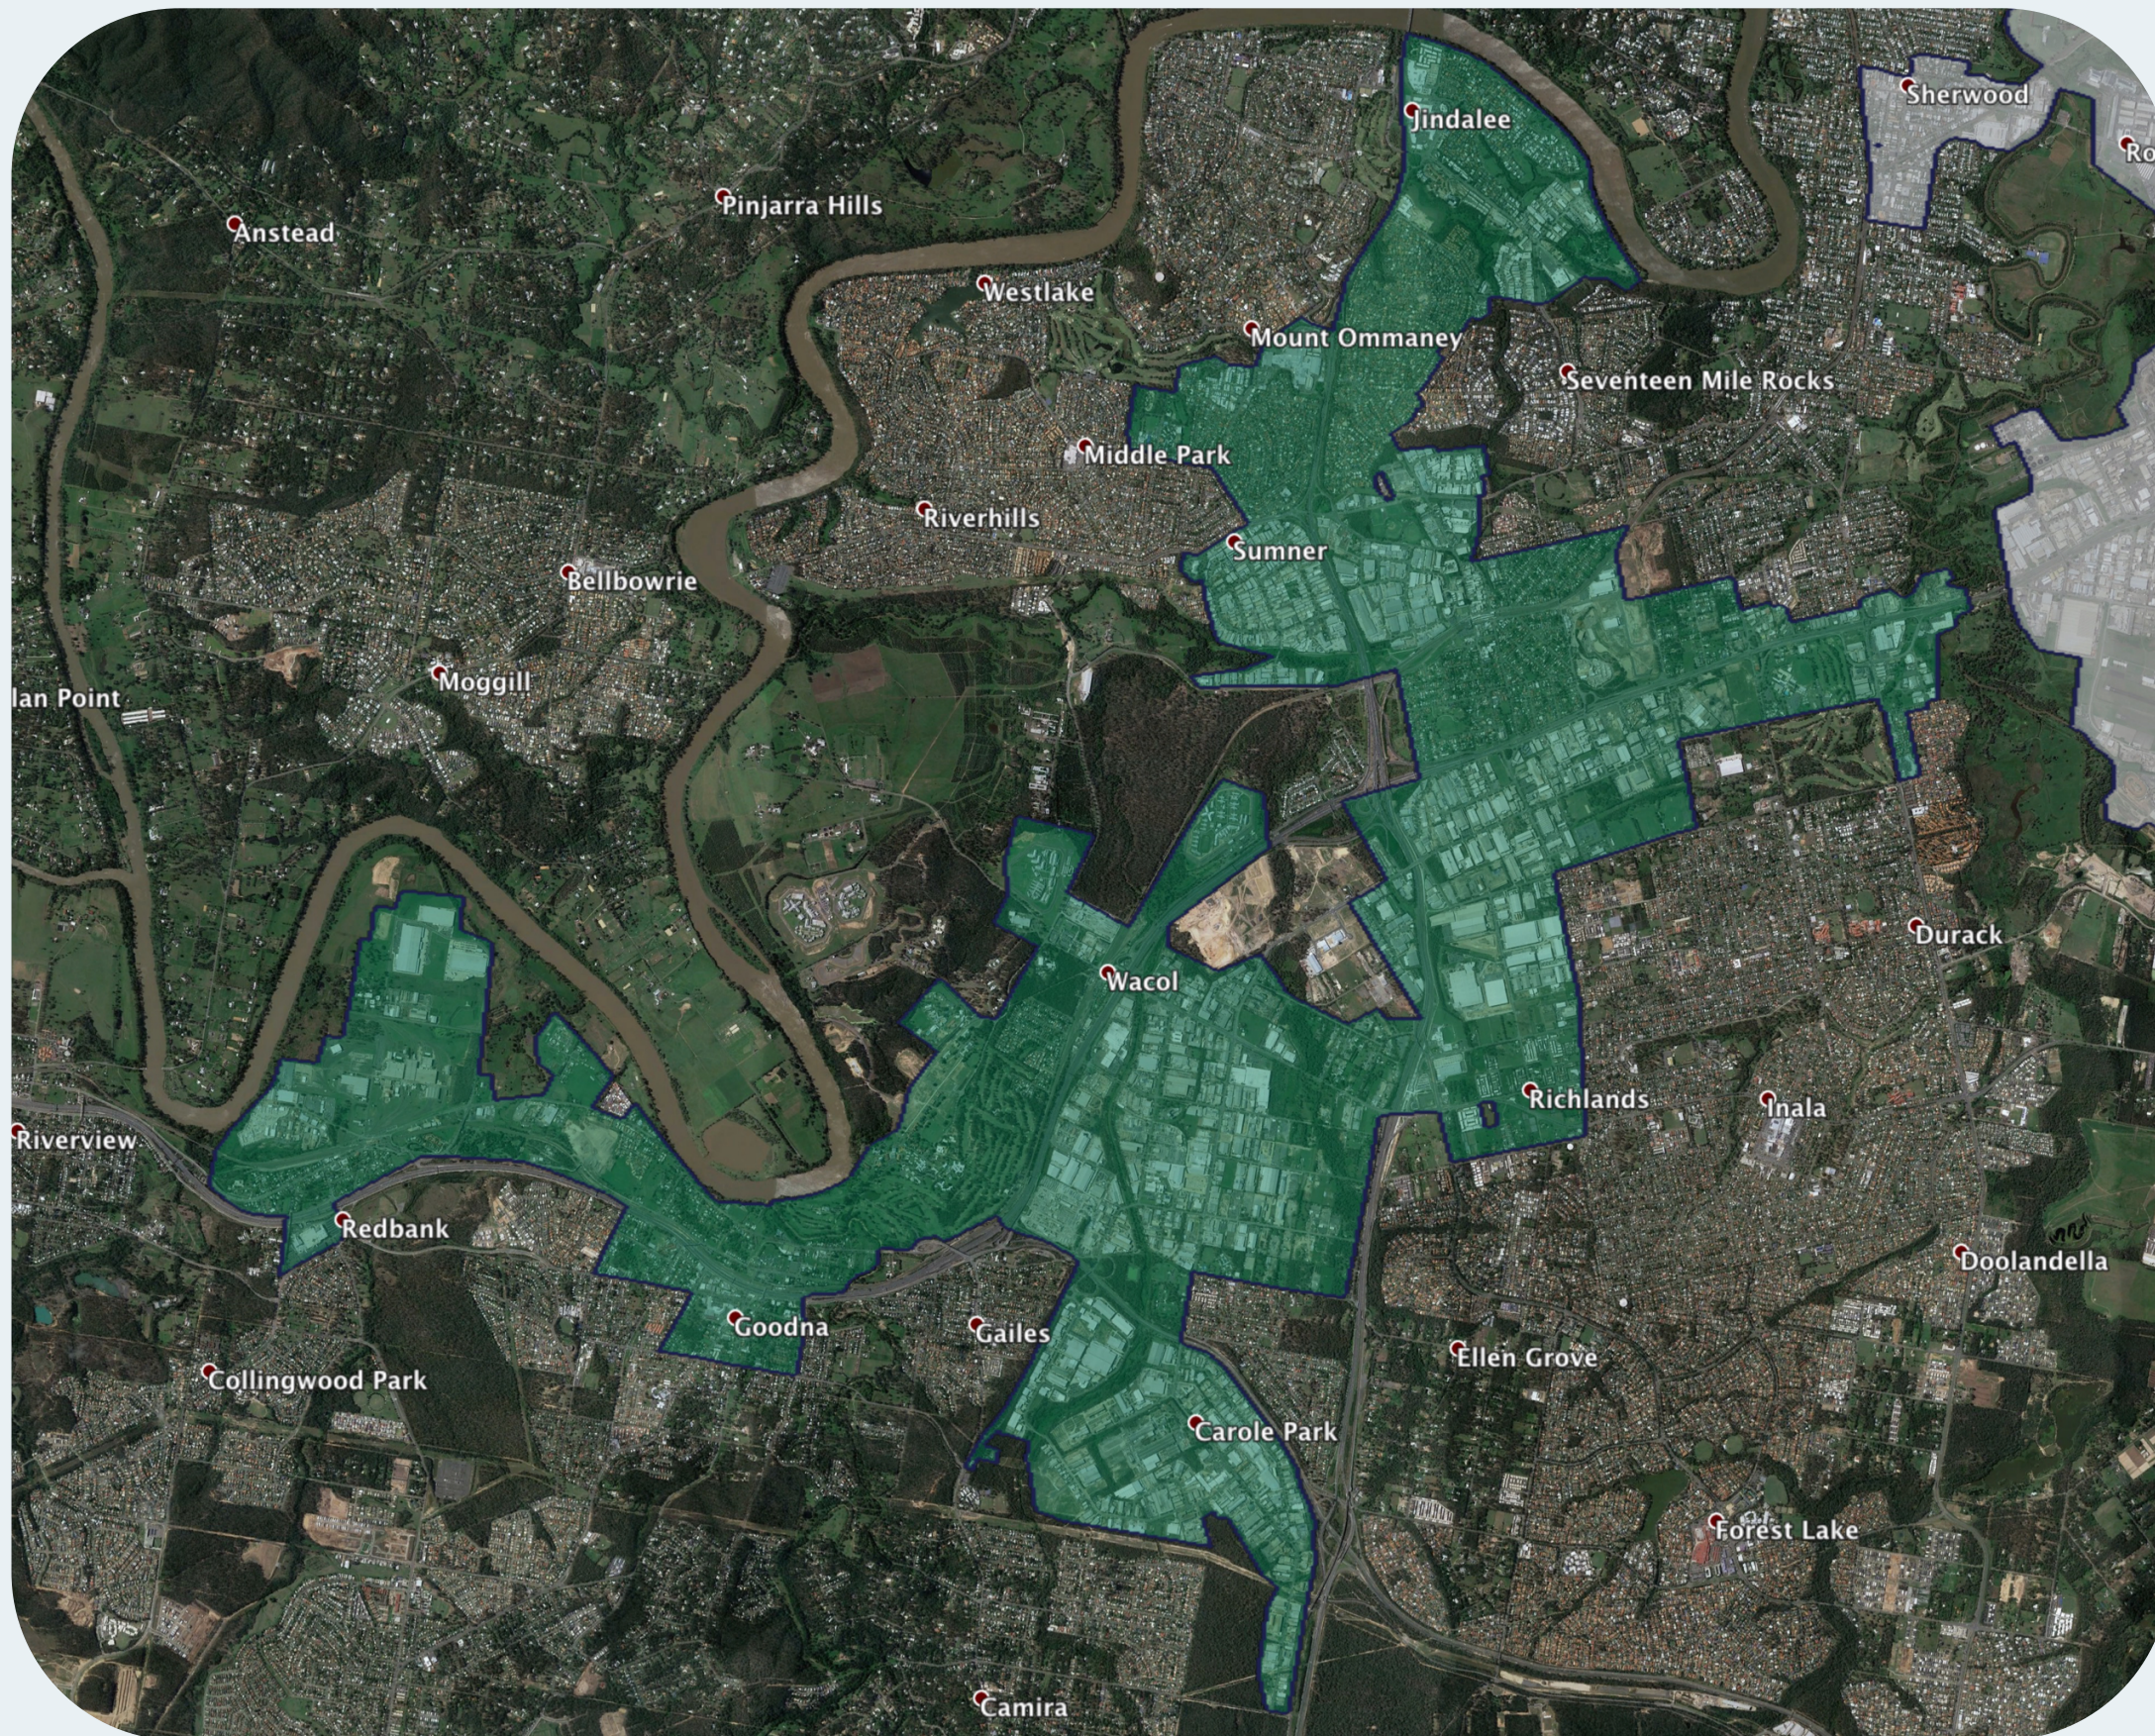

nbn™ Business Fibre Zone indicative map – Darra - Richlands and surrounds

The nbn™ Business Fibre Initiative is available to businesses right across the country.

The areas highlighted on this map, are part of an nbn™ Business Fibre Zone that is eligible for business nbn™ Enterprise Ethernet.

To find out more about the Fibre Initiative contact your service provider, or visit: nbn.com.au/businessfibre

Key

-  nbn™ Business Fibre Zone
-  Adjacent/nearby nbn™ Business Fibre Zone (where relevant)