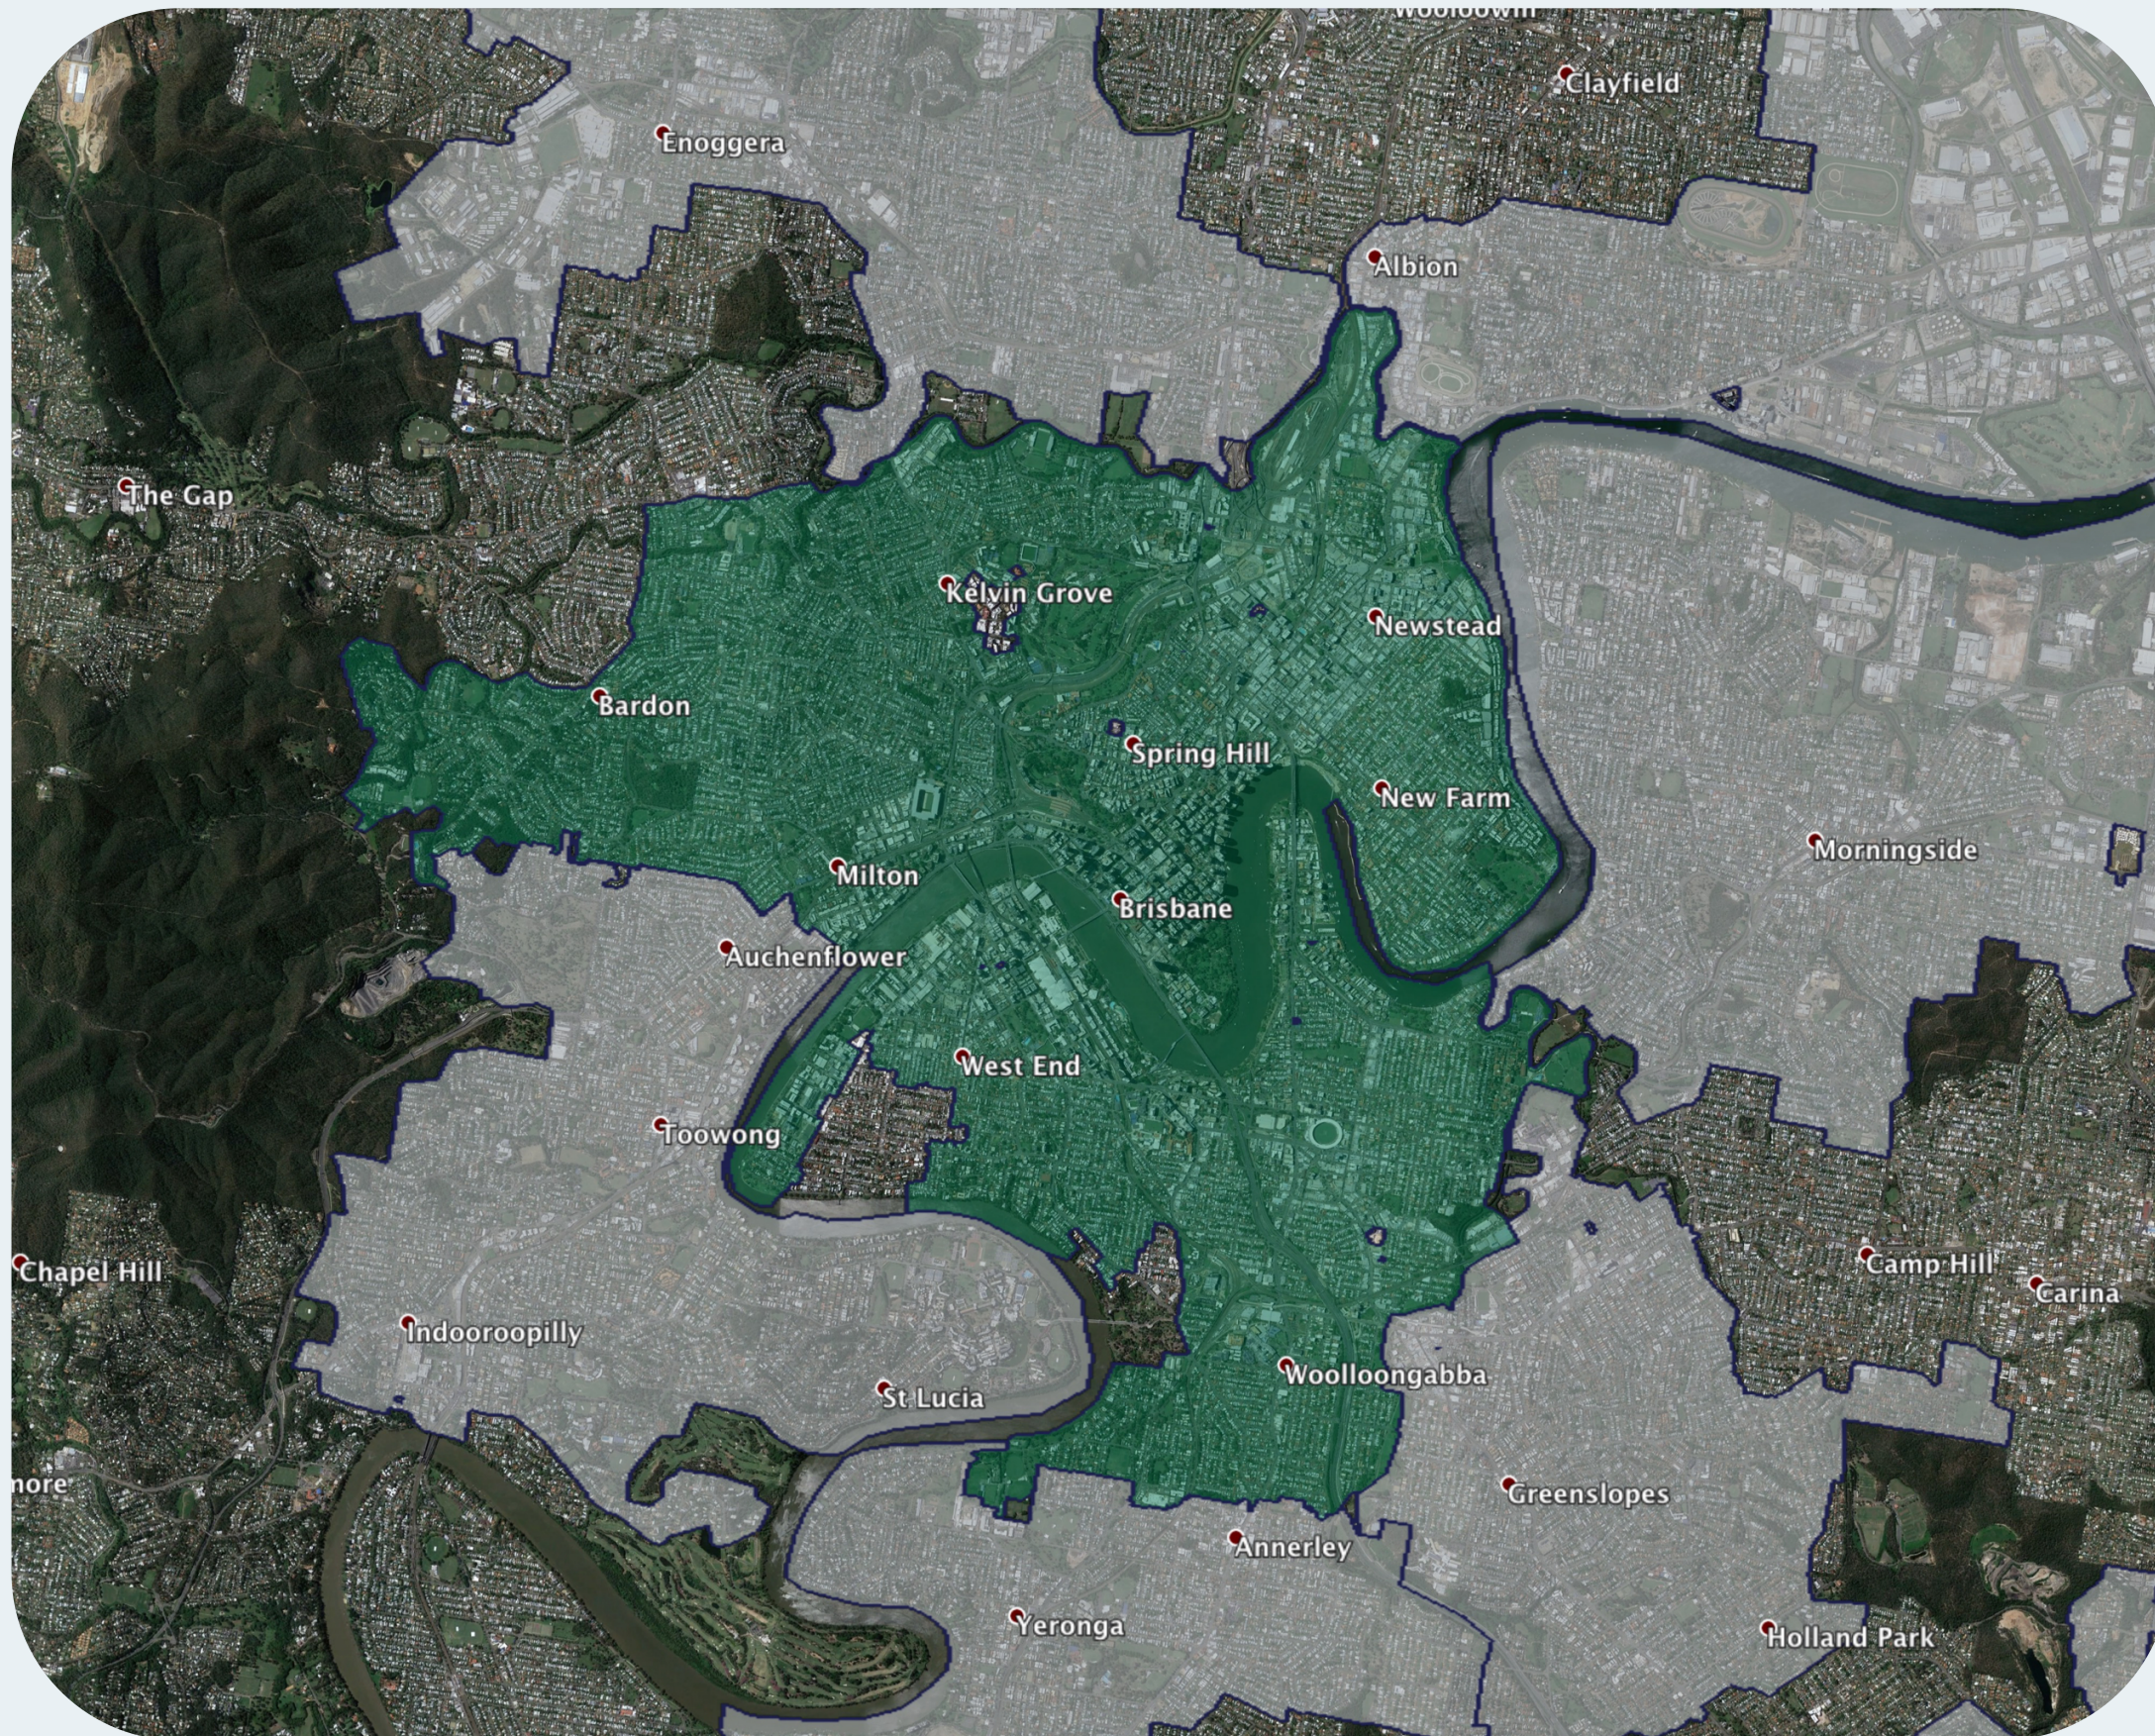

# nbn™ Business Fibre Zone indicative map – Brisbane CBD and surrounds

The nbn™ Business Fibre Initiative is available to businesses right across the country.

The areas highlighted on this map, are part of an nbn™ Business Fibre Zone that is eligible for business nbn™ Enterprise Ethernet.

## Key

-  nbn™ Business Fibre Zone
-  Adjacent/nearby nbn™ Business Fibre Zone (where relevant)