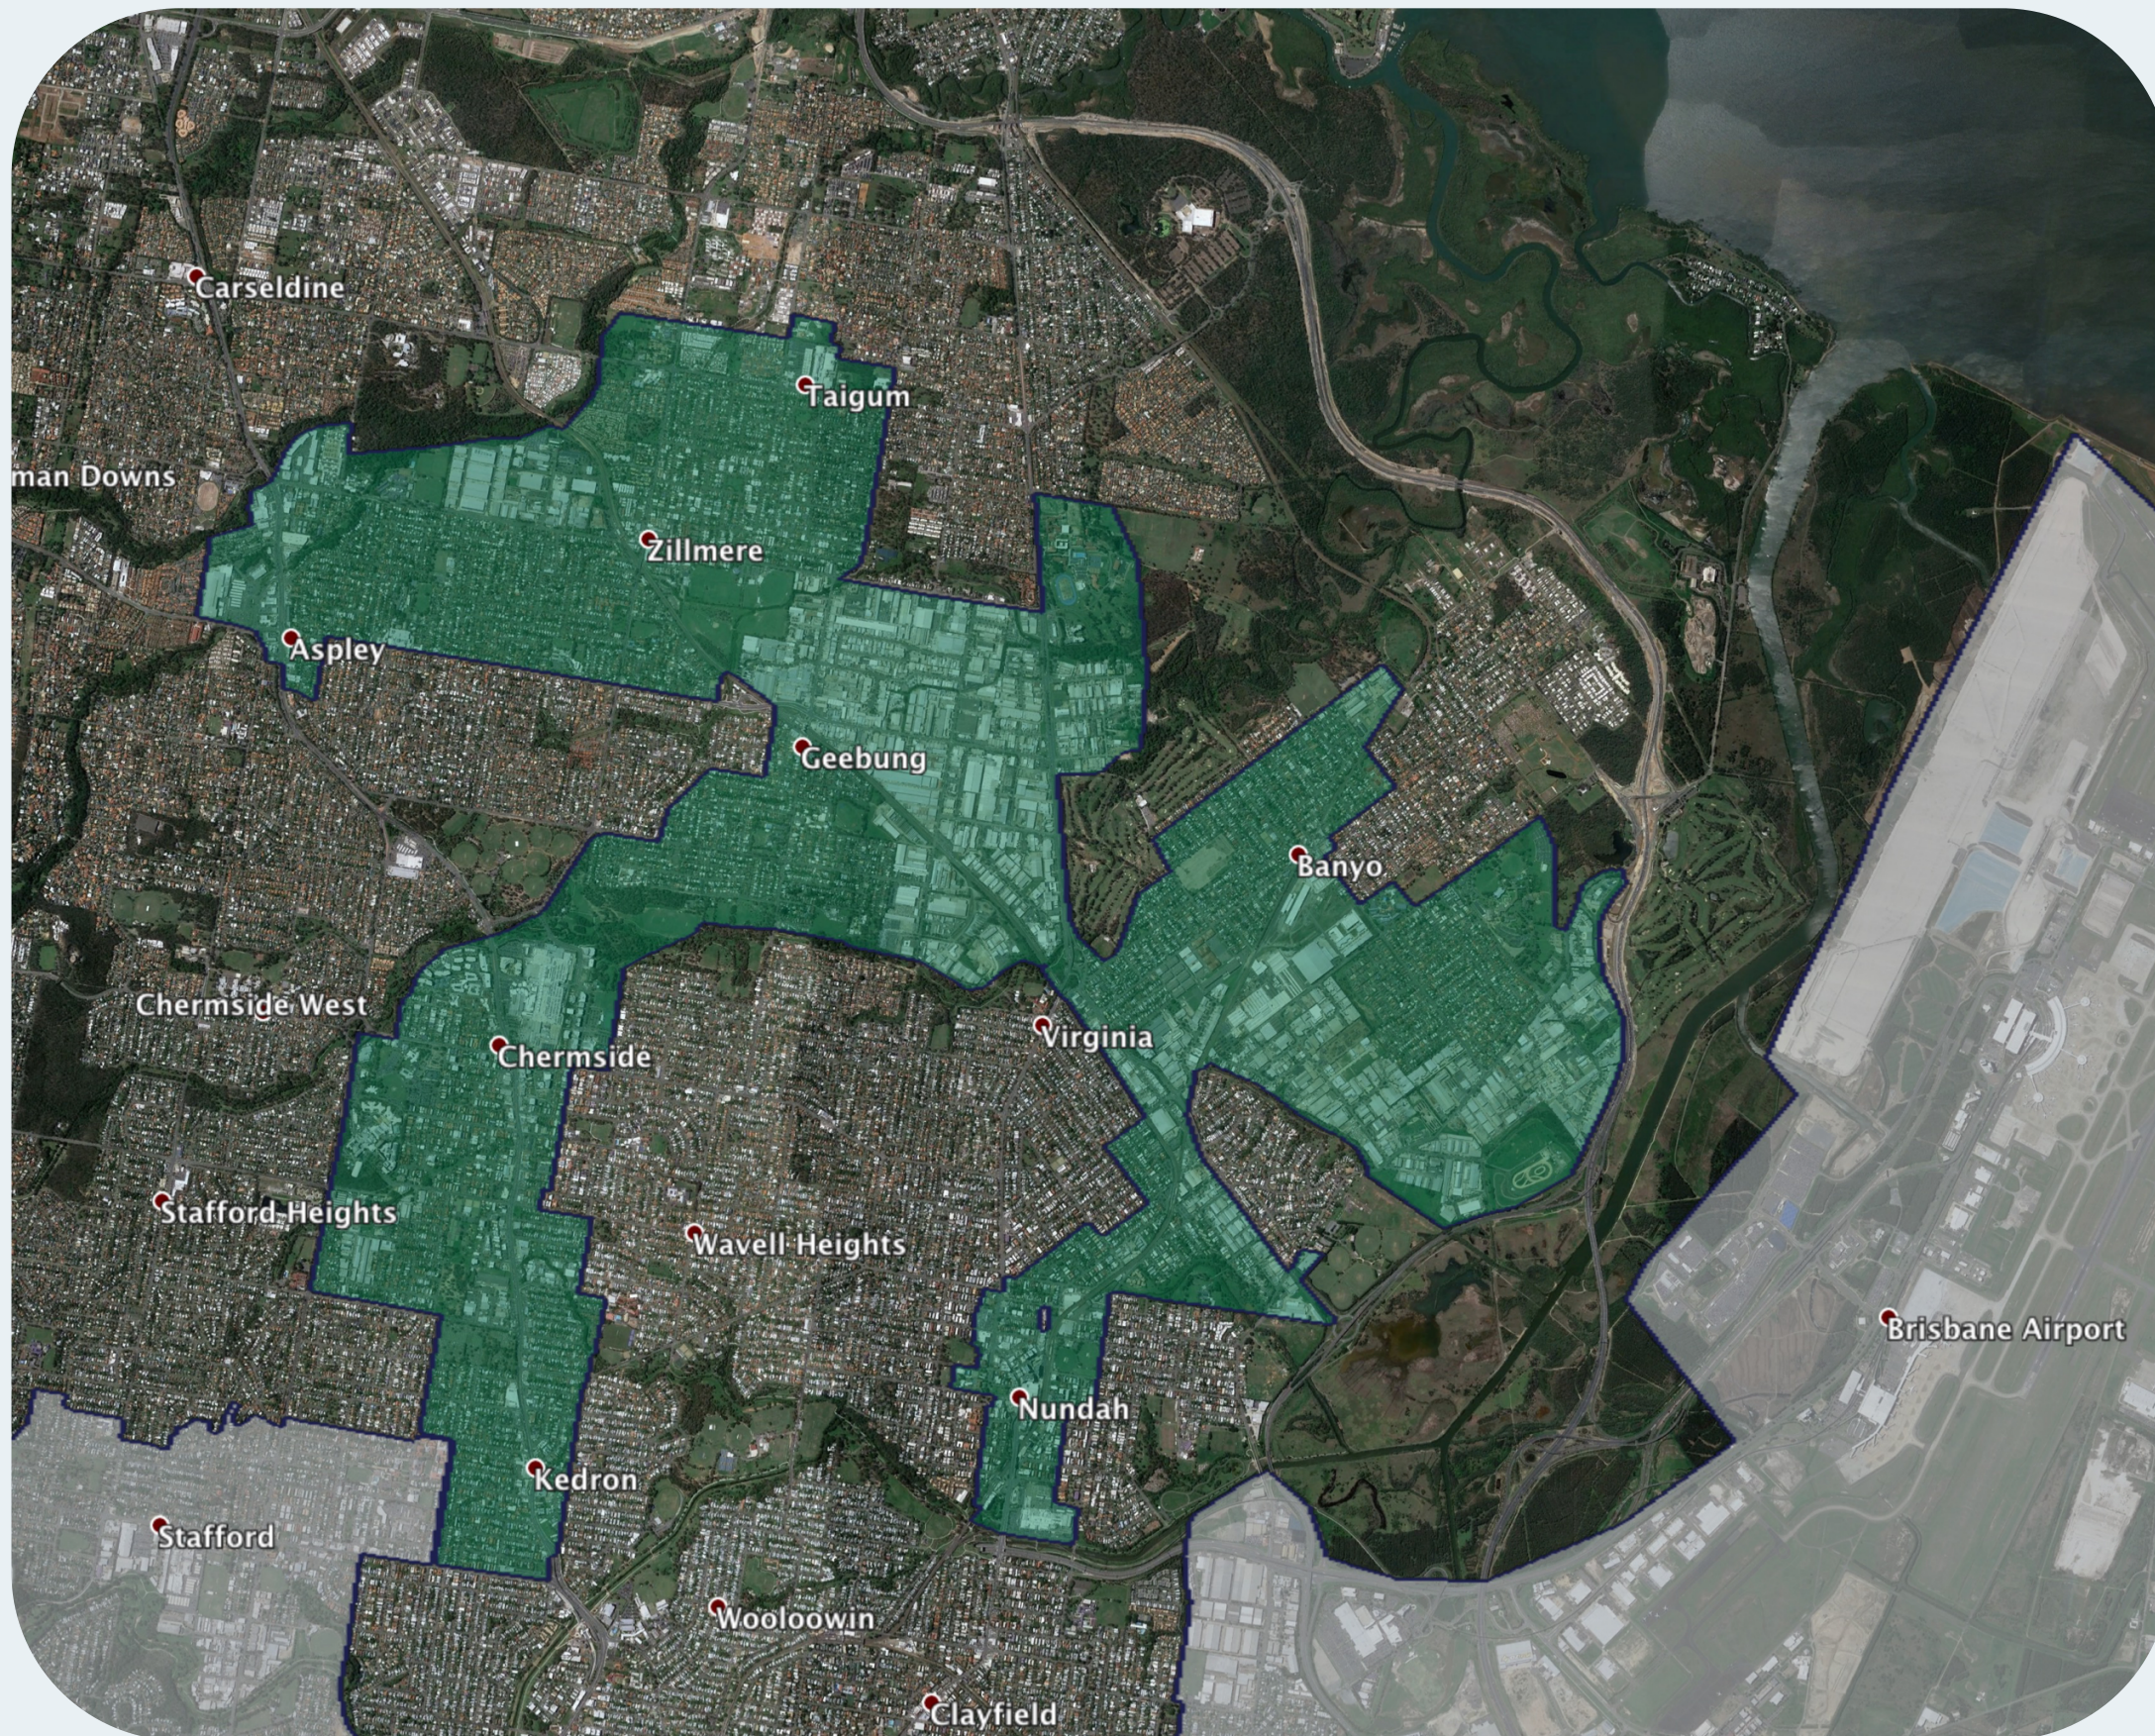

# nbn™ Business Fibre Zone indicative map – Aspley - Geebung and surrounds

The nbn™ Business Fibre Initiative is available to businesses right across the country.

The areas highlighted on this map, are part of an nbn™ Business Fibre Zone that is eligible for business nbn™ Enterprise Ethernet.

## Key

-  nbn™ Business Fibre Zone
-  Adjacent/nearby nbn™ Business Fibre Zone (where relevant)