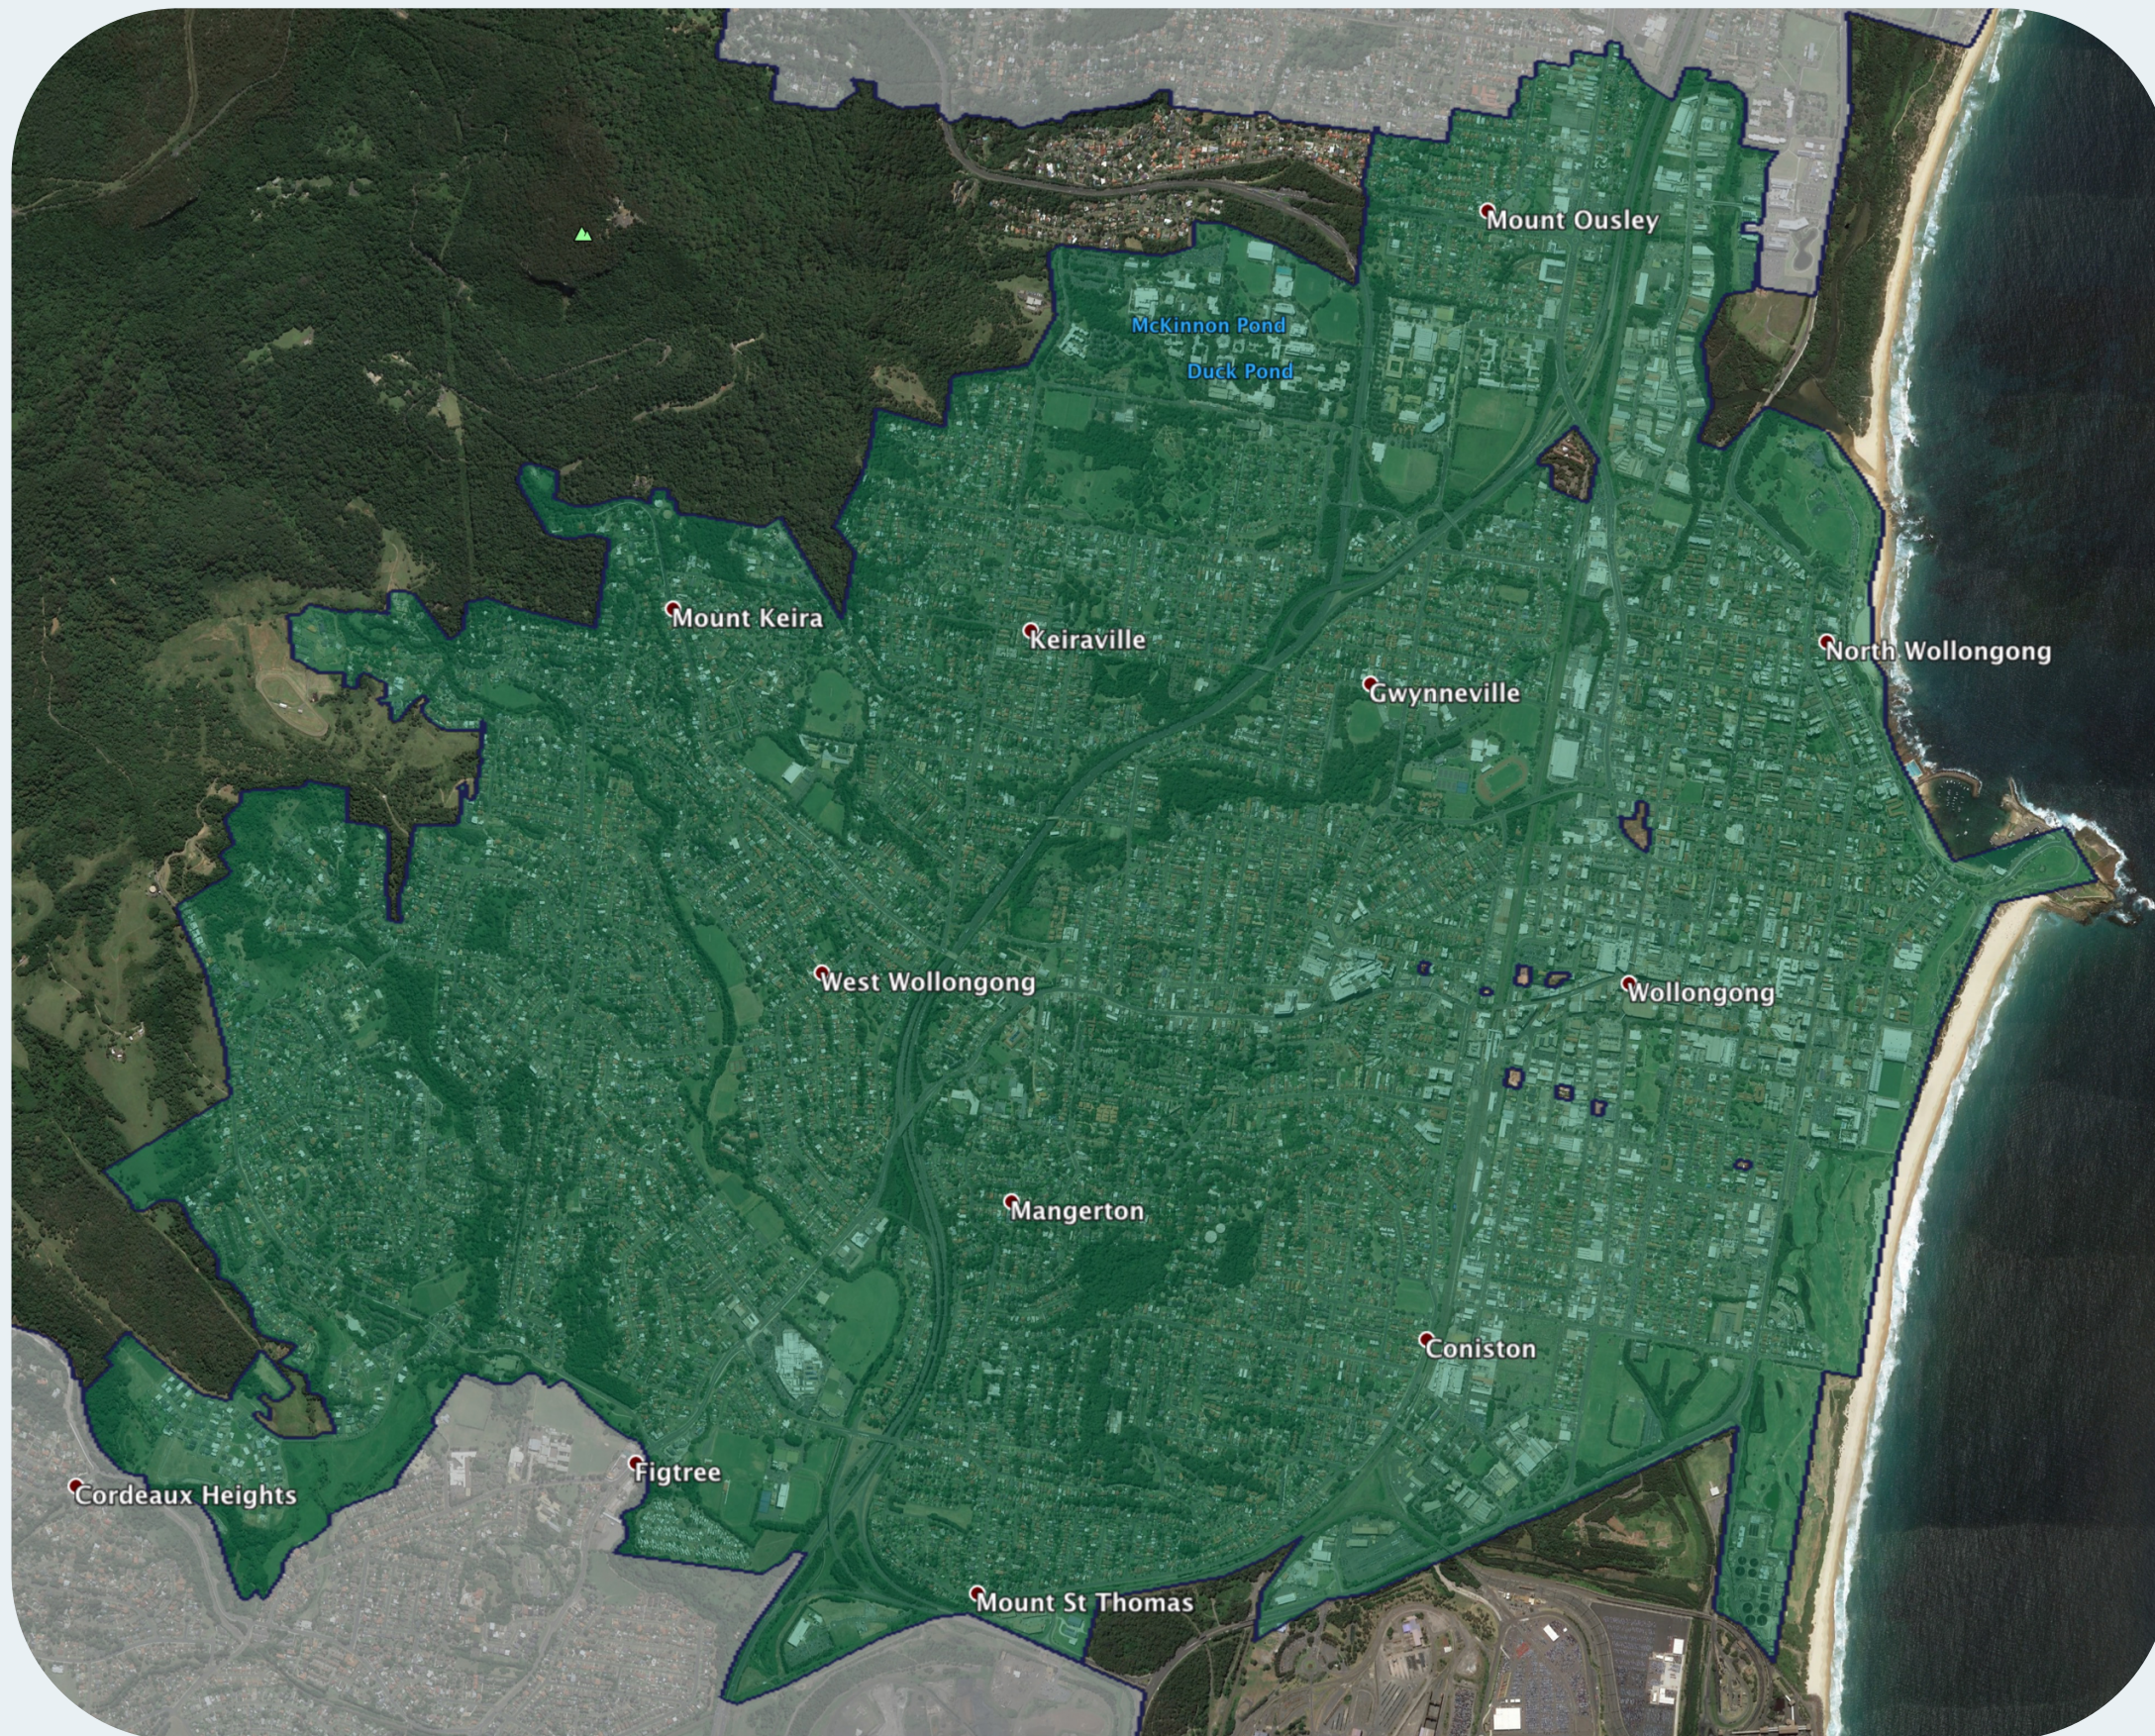

nbn™ Business Fibre Zone indicative map – Wollongong and surrounds

The nbn™ Business Fibre Initiative is available to businesses right across the country.

The areas highlighted on this map, are part of an nbn™ Business Fibre Zone that is eligible for business nbn™ Enterprise Ethernet.

To find out more about the Fibre Initiative contact your service provider, or visit: nbn.com.au/businessfibre

Key

-  nbn™ Business Fibre Zone
-  Adjacent/nearby nbn™ Business Fibre Zone (where relevant)