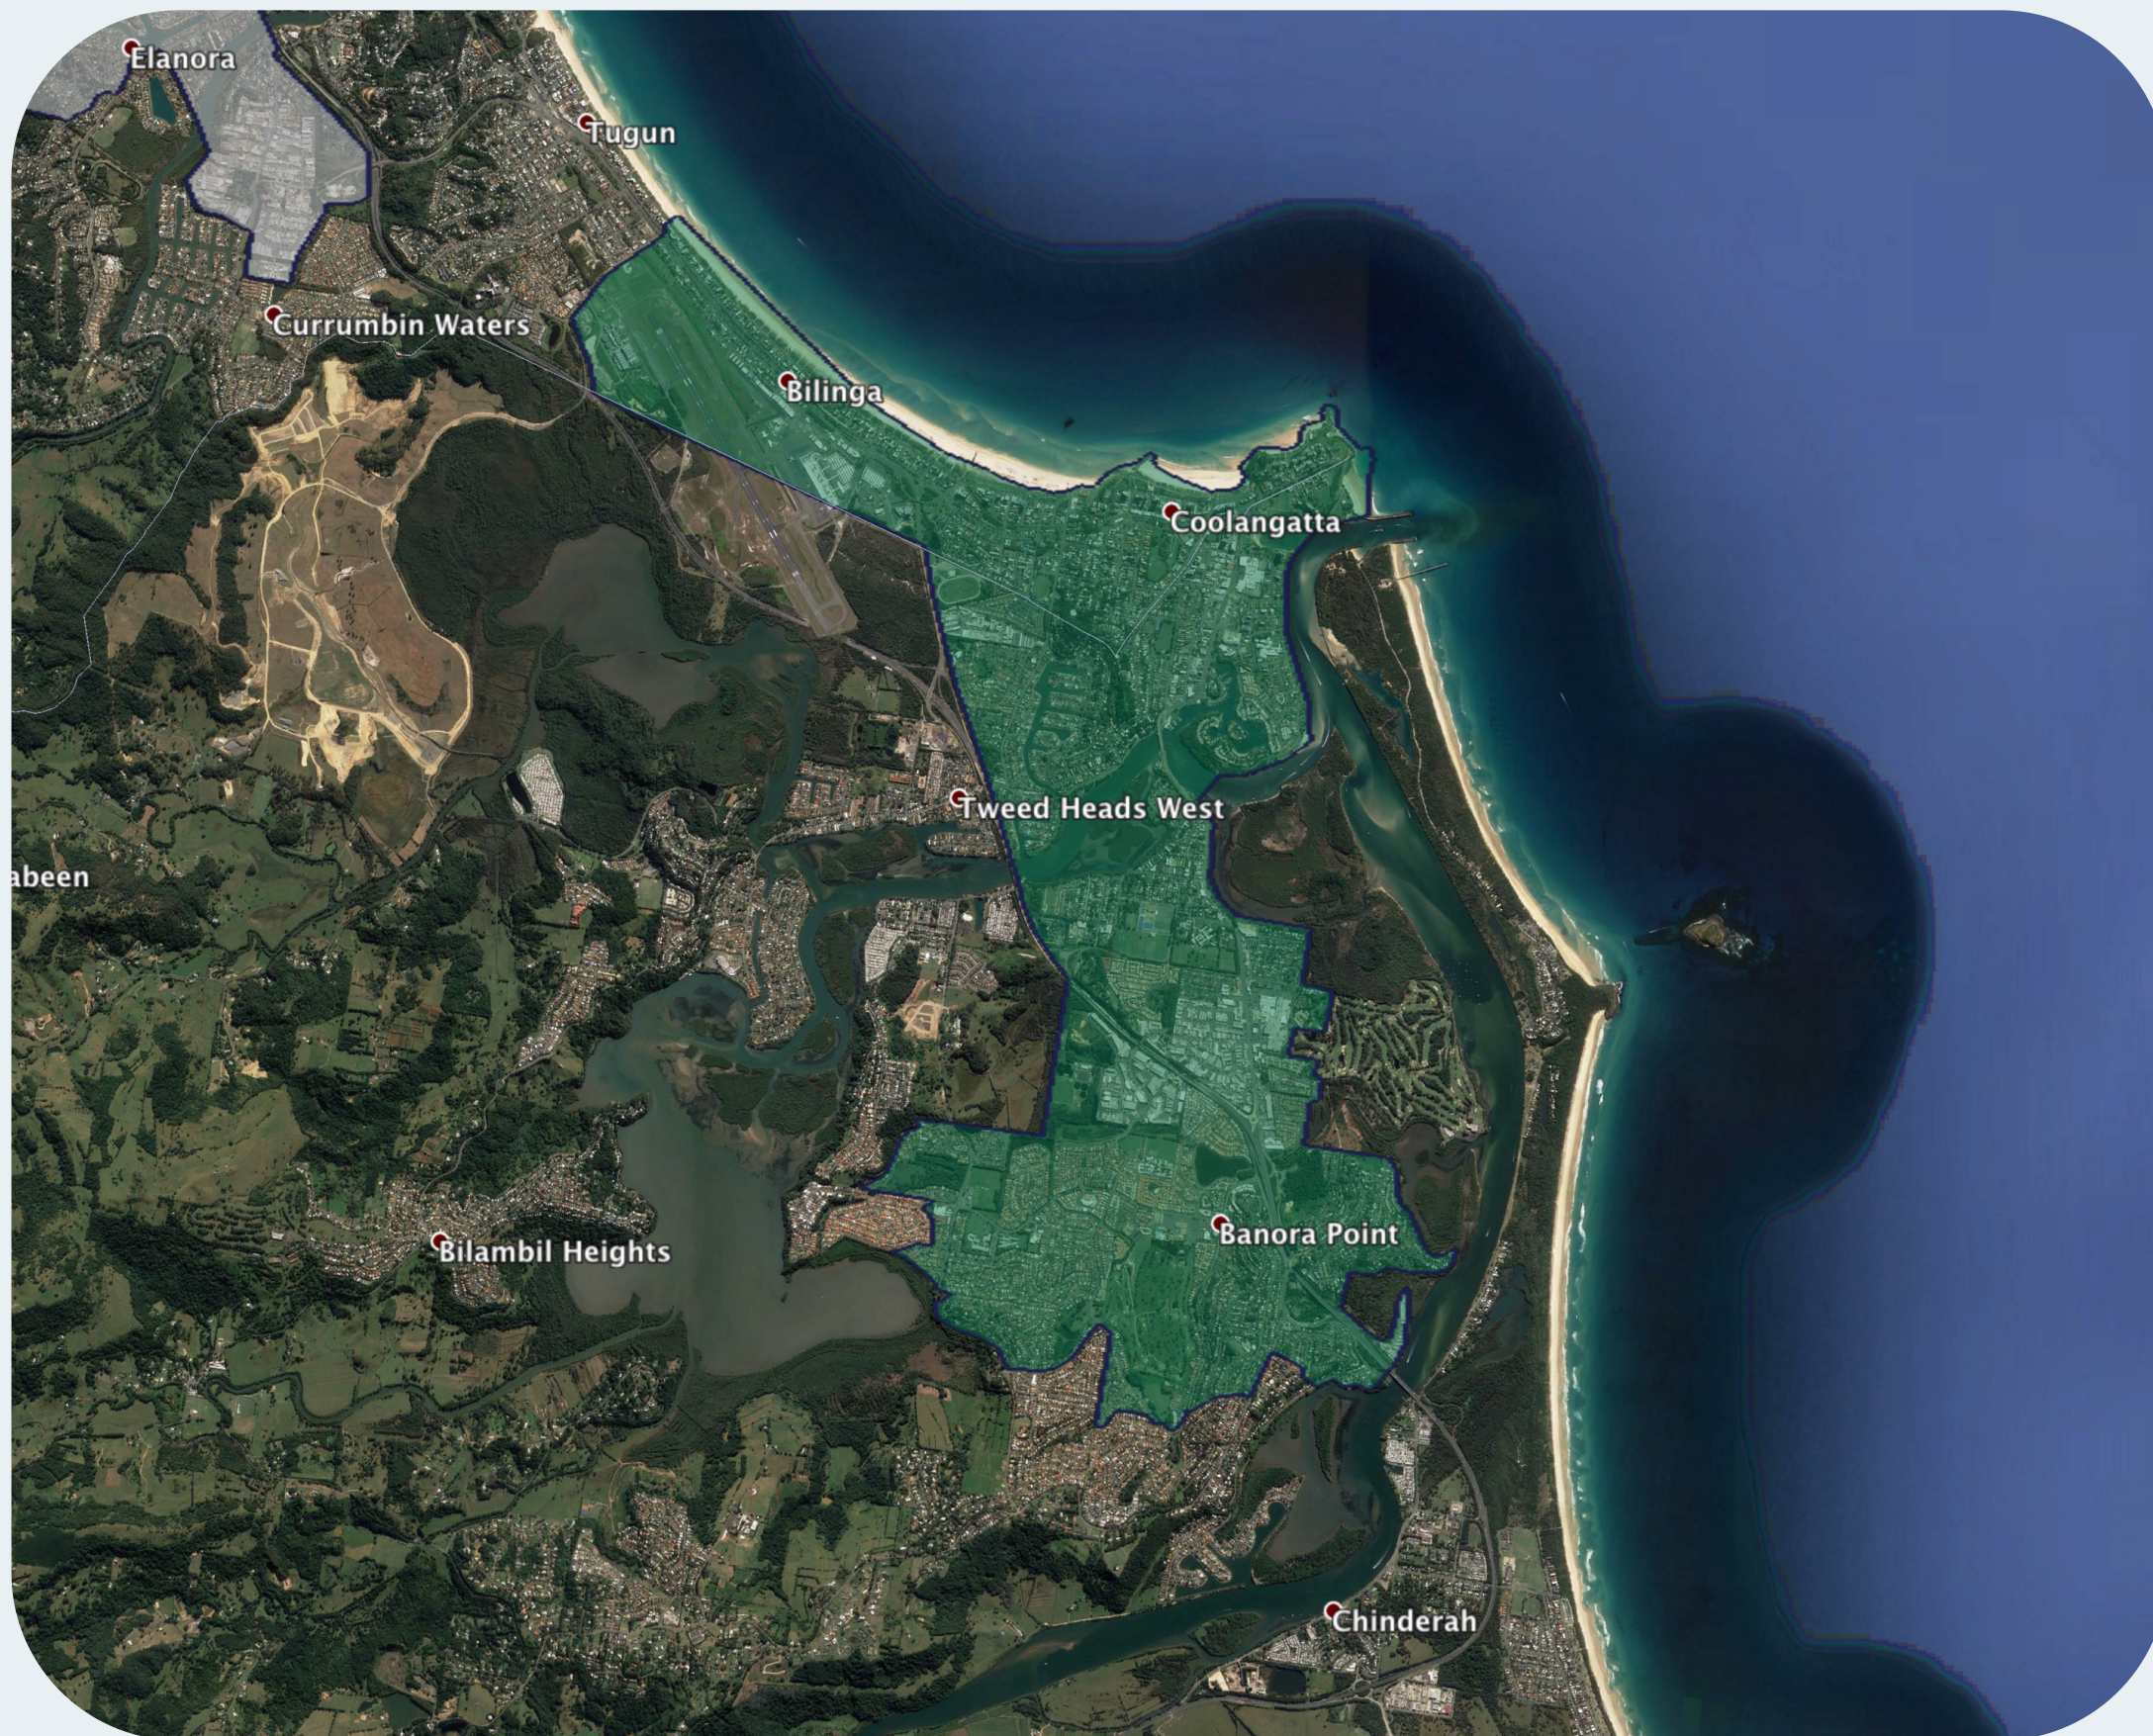

nbn™ Business Fibre Zone indicative map - Coolangatta - Tweed Heads and surrounds

The nbn™ Business Fibre Initiative is available to businesses right across the country.

The areas highlighted on this map, are part of an nbn™ Business Fibre Zone that is eligible for business nbn™ Enterprise Ethernet.

To find out more about the Fibre Initiative contact your service provider, or visit: nbn.com.au/businessfibre

Key

-  nbn™ Business Fibre Zone
-  Adjacent/nearby nbn™ Business Fibre Zone (where relevant)