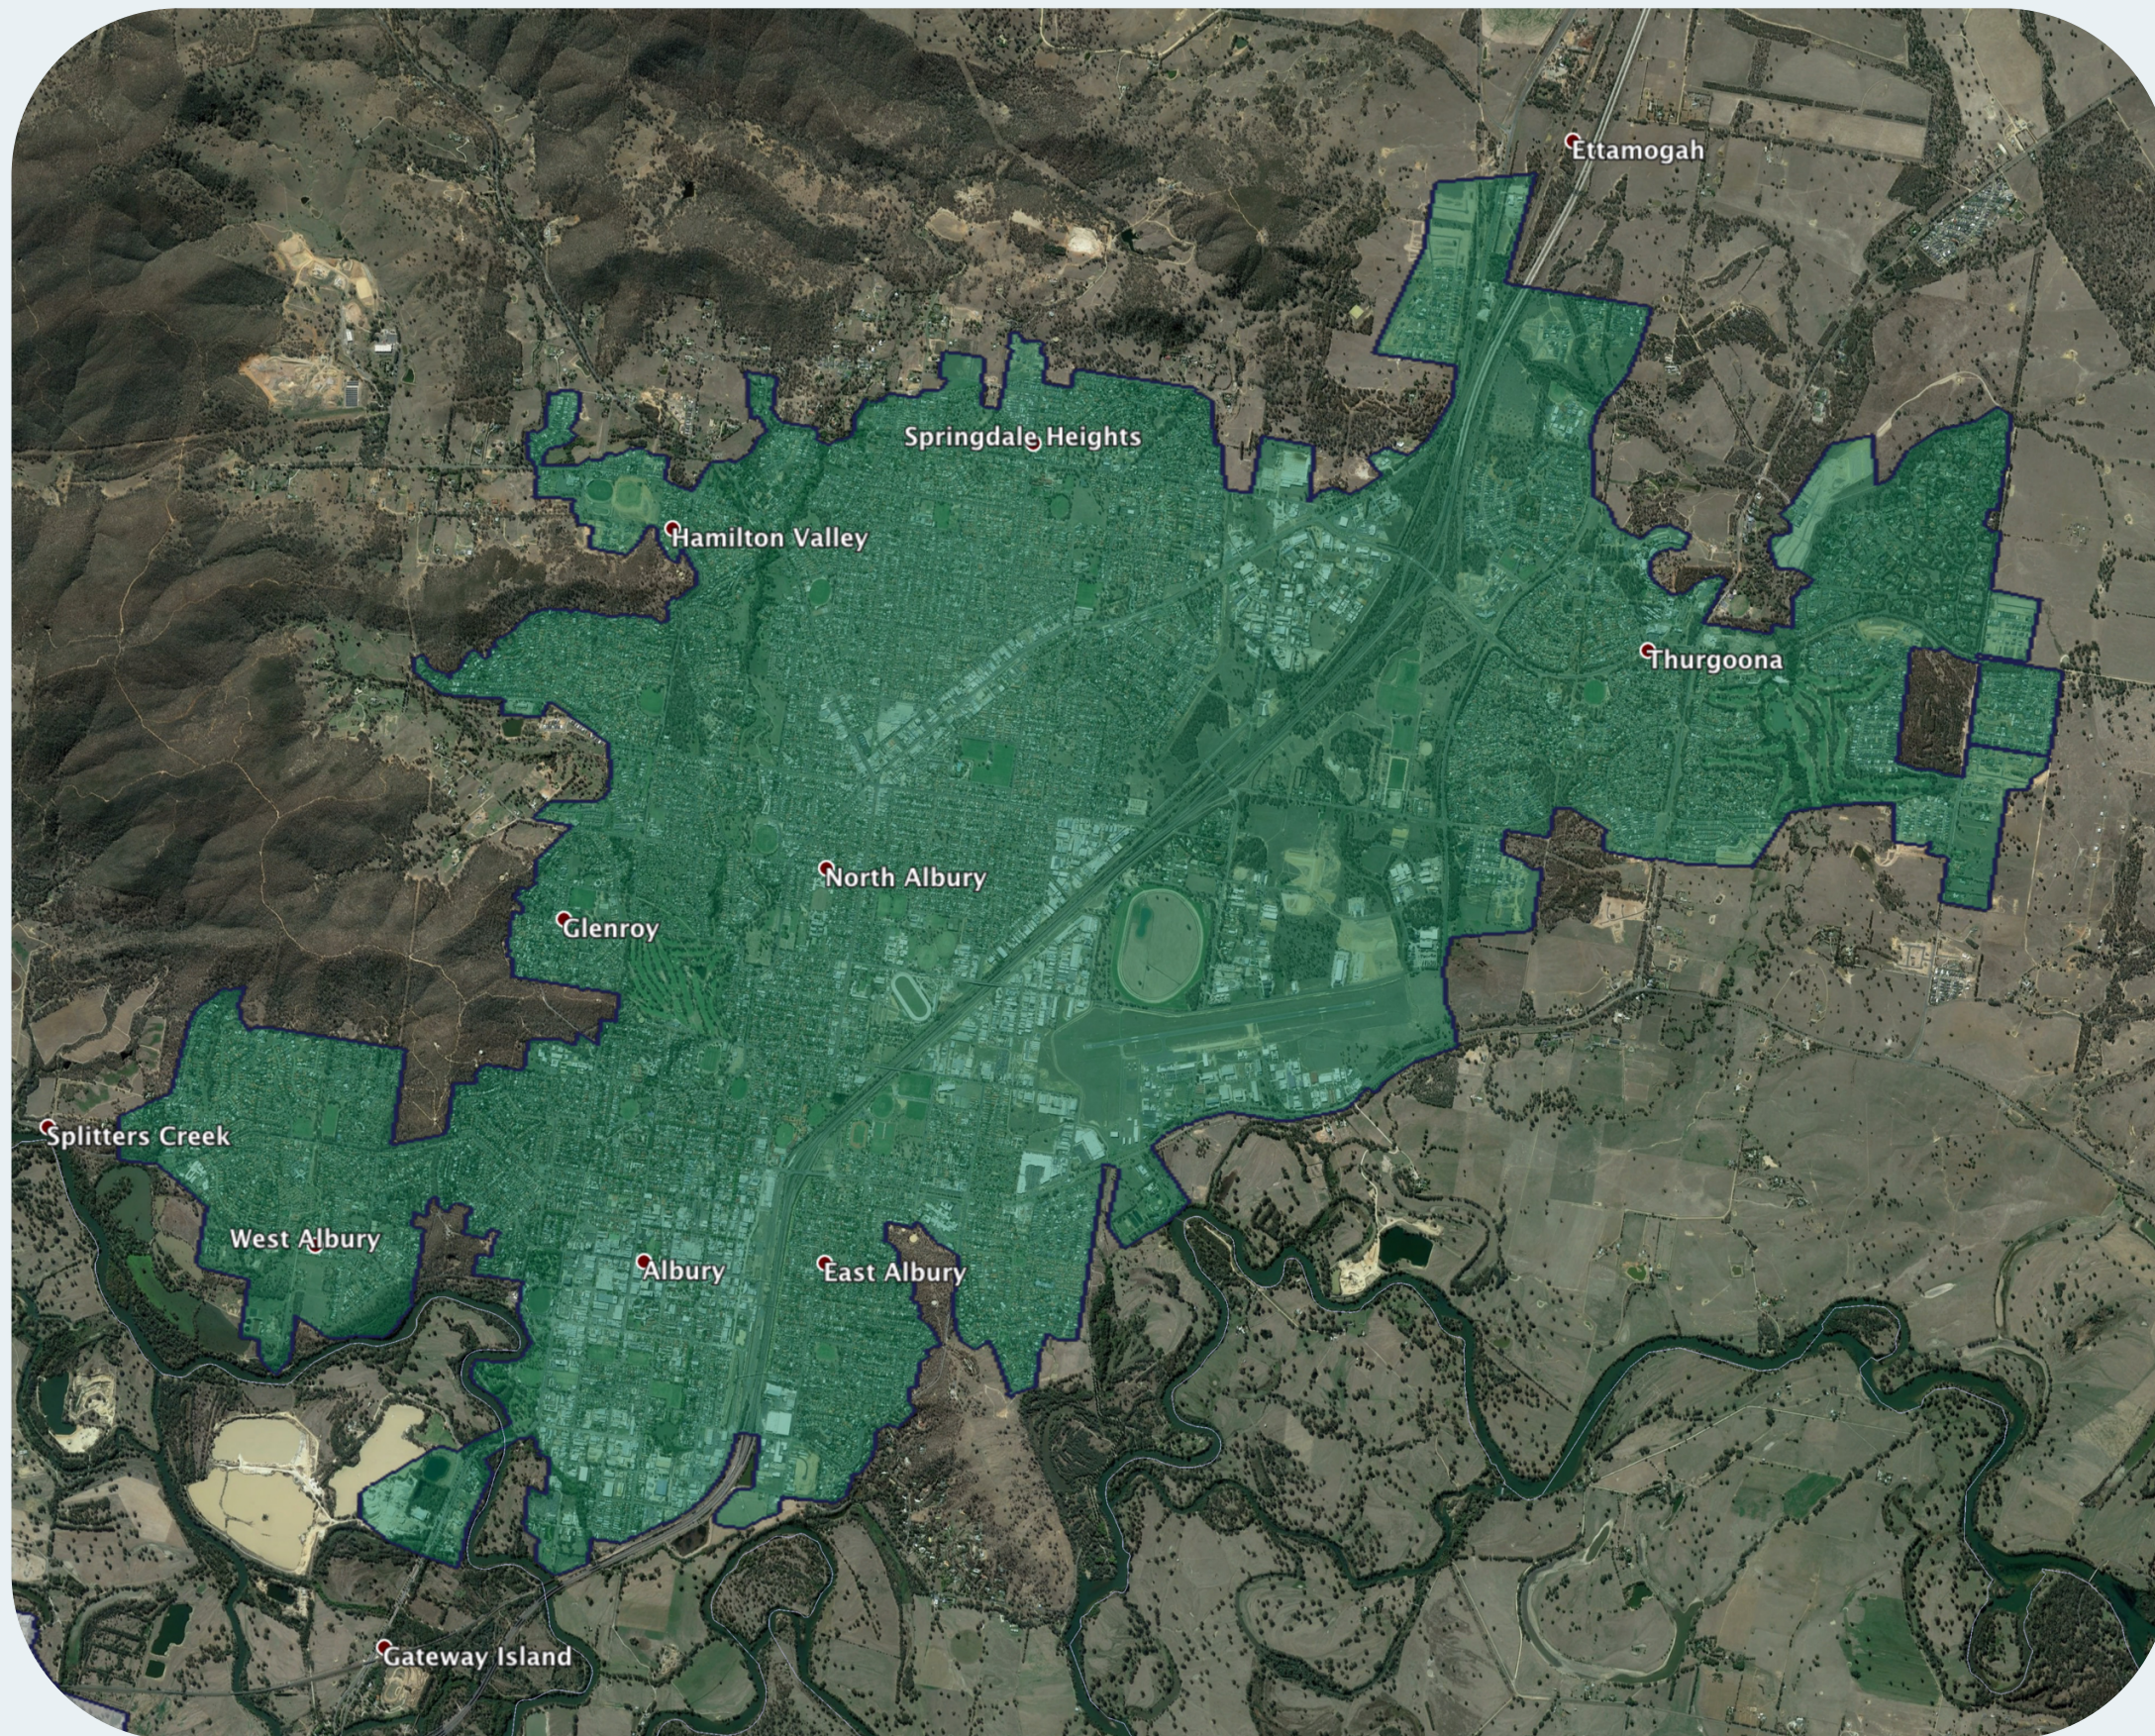

# nbn™ Business Fibre Zone indicative map – Albury / Lavington and surrounds

The nbn™ Business Fibre Initiative is available to businesses right across the country.

The area highlighted on this map, is part of an nbn™ Business Fibre Zone that is eligible for business nbn™ Enterprise Ethernet.

## Key

-  nbn™ Business Fibre Zone
-  Adjacent/nearby nbn™ Business Fibre Zone (where relevant)