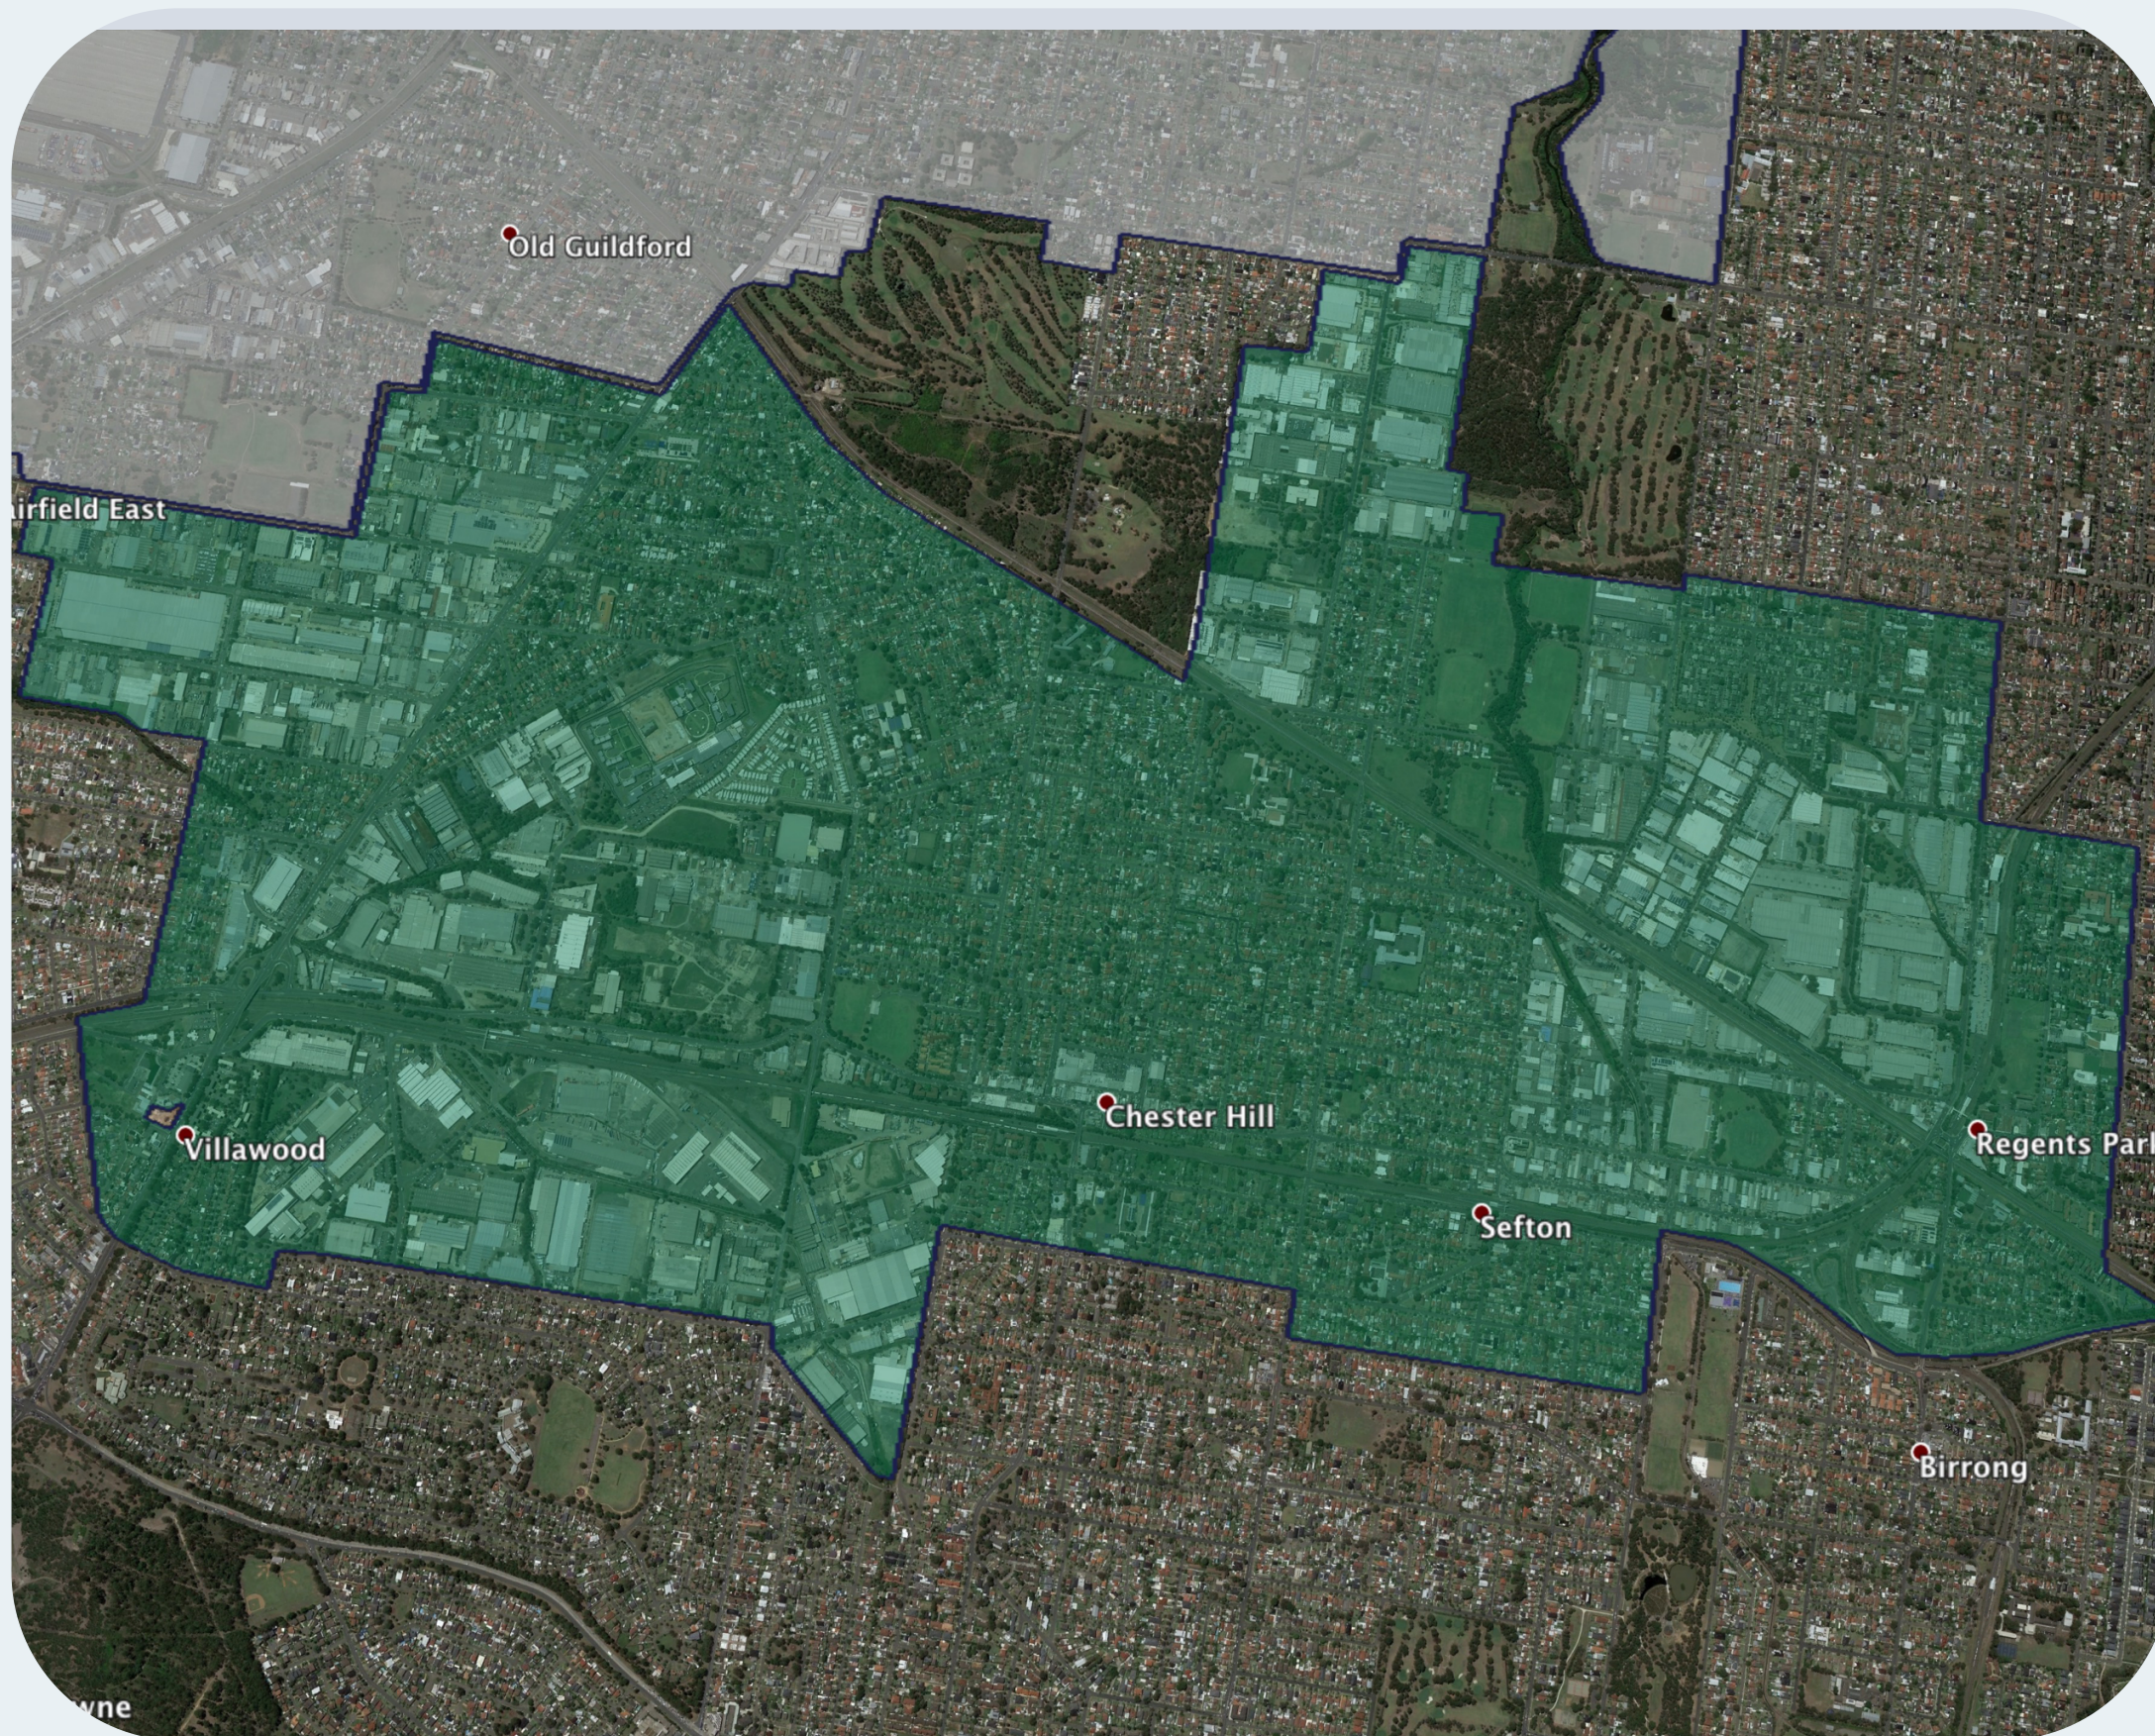

nbn™ Business Fibre Zone indicative map – Villawood and surrounds

The nbn™ Business Fibre Initiative is available to businesses right across the country.

The areas highlighted on this map, are part of an nbn™ Business Fibre Zone that is eligible for business nbn™ Enterprise Ethernet.

To find out more about the Fibre Initiative contact your service provider, or visit: nbn.com.au/businessfibre

Key

-  nbn™ Business Fibre Zone
-  Adjacent/nearby nbn™ Business Fibre Zone (where relevant)