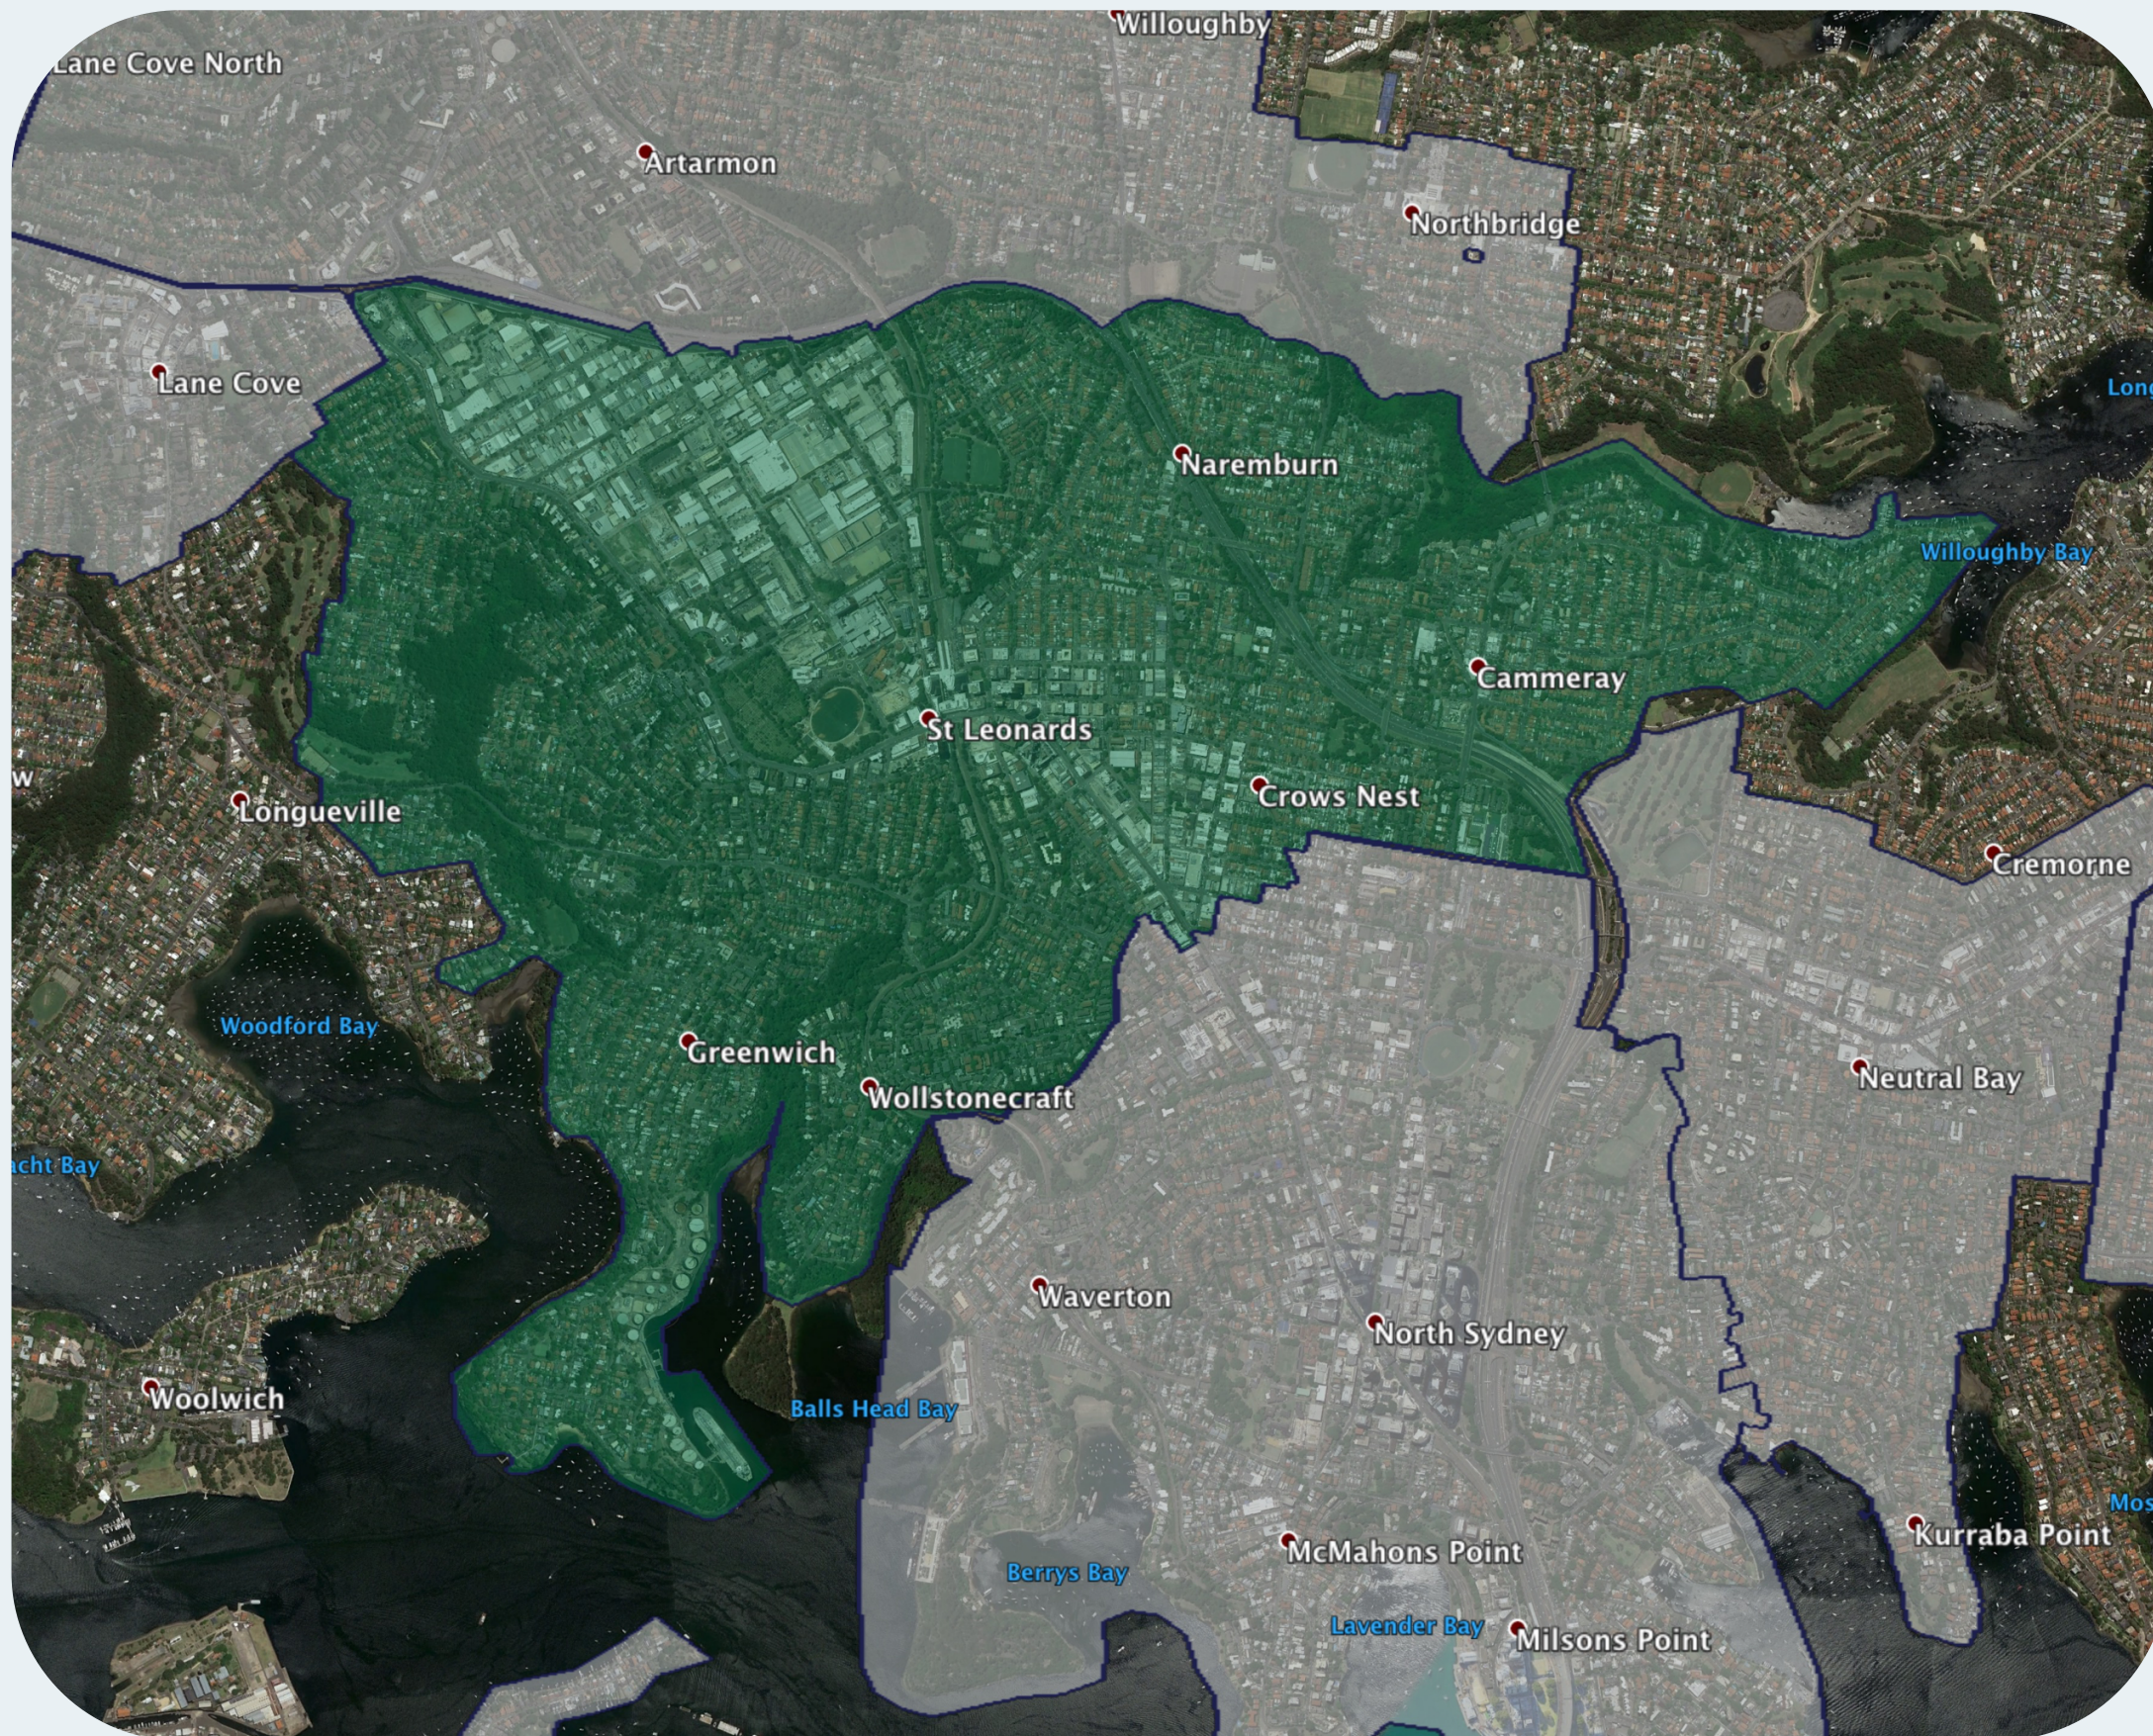

# nbn™ Business Fibre Zone indicative map - St Leonards - Naremburn and surrounds

The nbn™ Business Fibre Initiative is available to businesses right across the country.

The areas highlighted on this map, are part of an nbn™ Business Fibre Zone that is eligible for business nbn™ Enterprise Ethernet.

## Key

-  nbn™ Business Fibre Zone
-  Adjacent/nearby nbn™ Business Fibre Zone (where relevant)