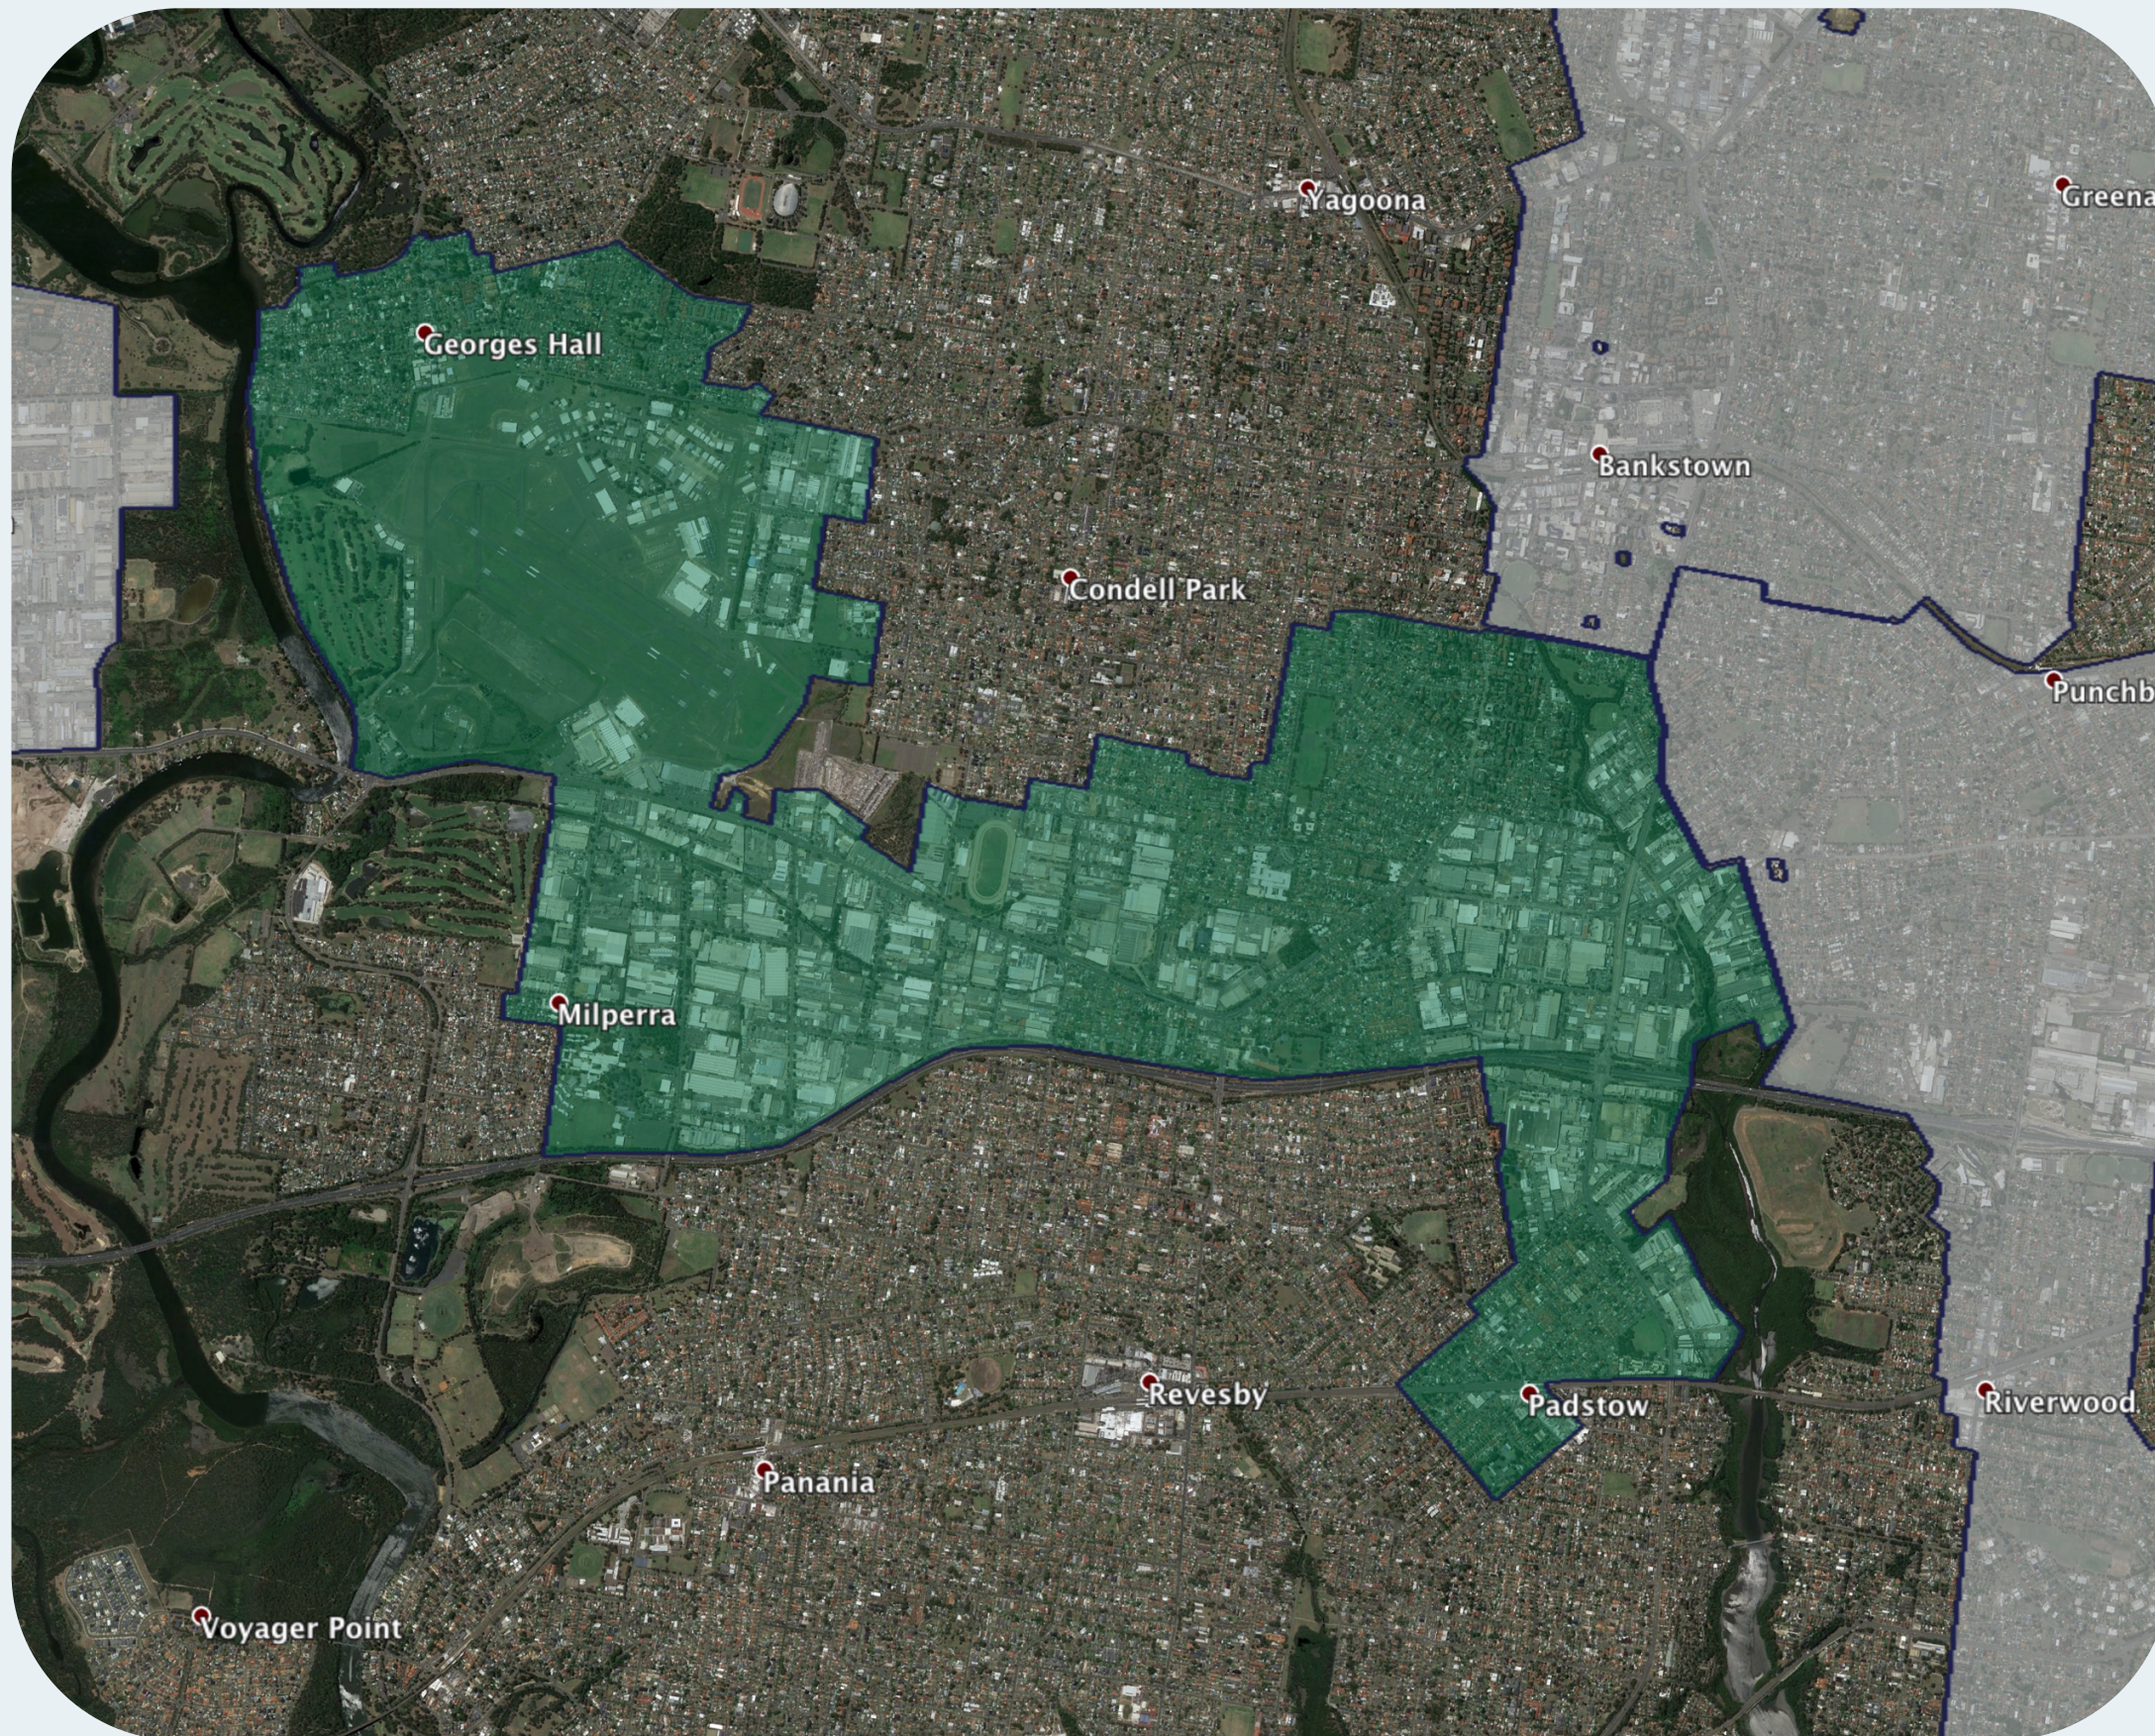

# nbn™ Business Fibre Zone indicative map – Revesby and surrounds

The nbn™ Business Fibre Initiative is available to businesses right across the country.

The areas highlighted on this map, are part of an nbn™ Business Fibre Zone that is eligible for business nbn™ Enterprise Ethernet.

## Key

-  nbn™ Business Fibre Zone
-  Adjacent/nearby nbn™ Business Fibre Zone (where relevant)