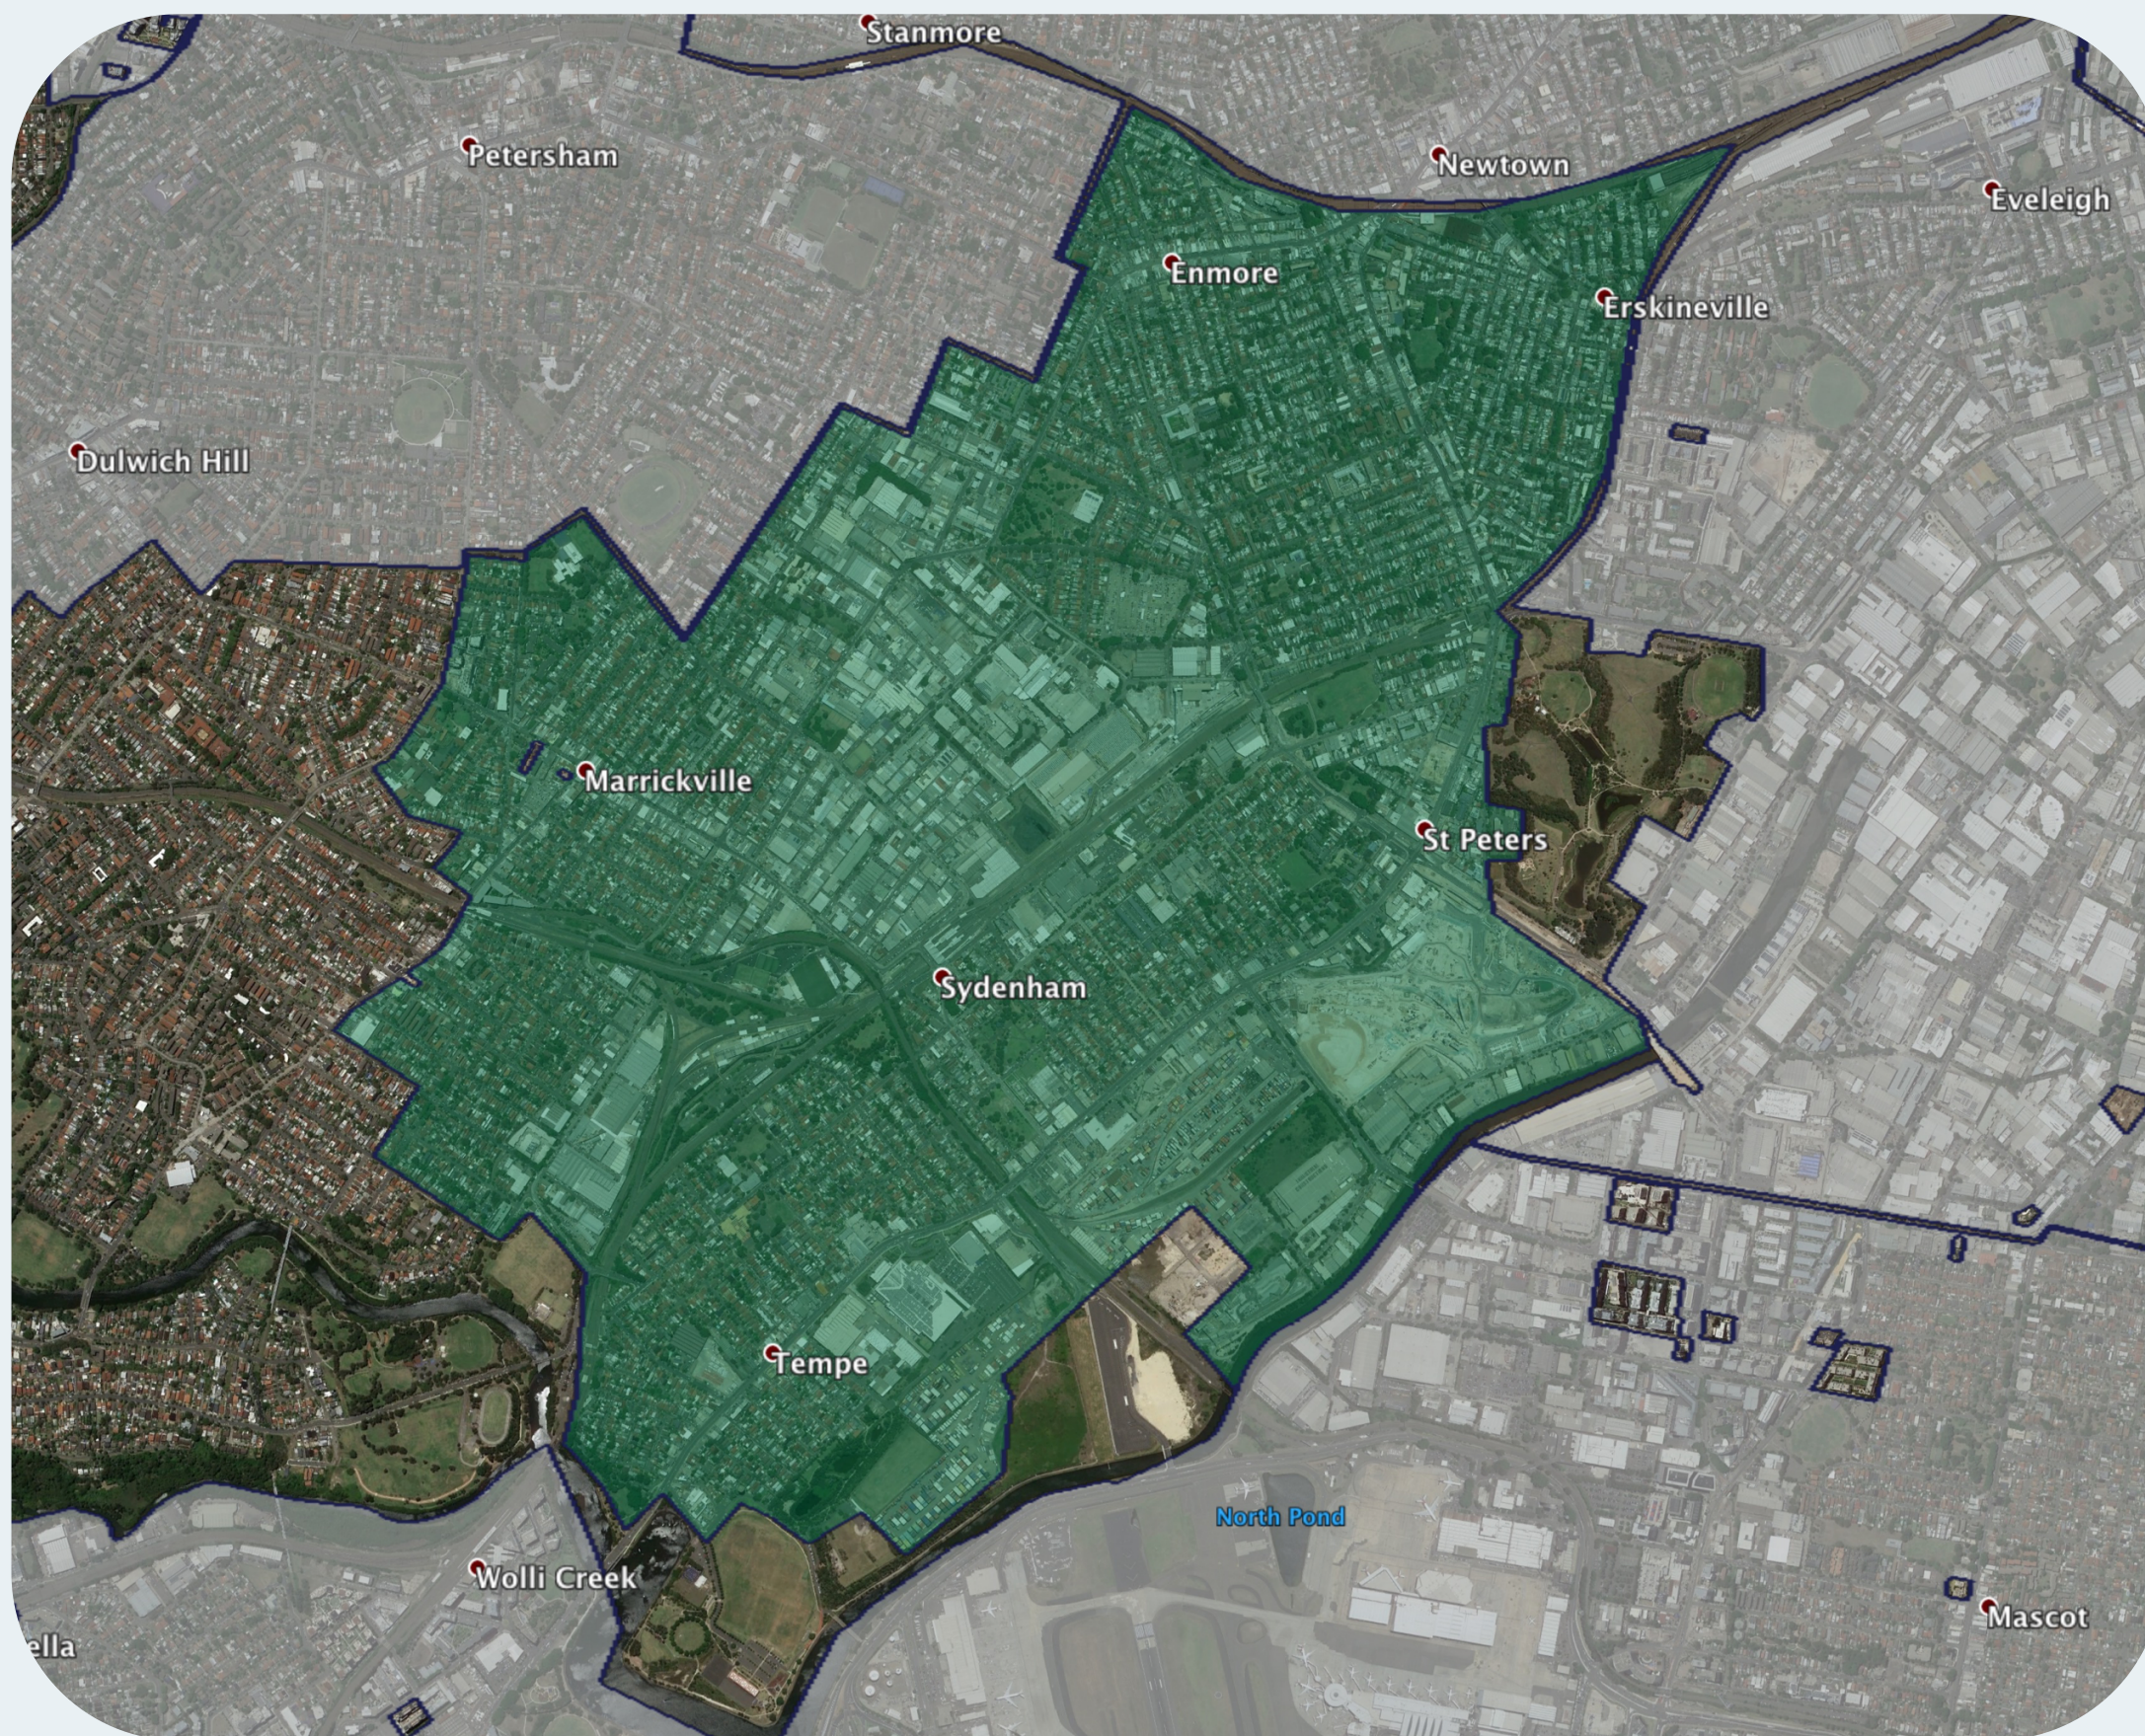

nbn™ Business Fibre Zone indicative map - Marrickville and surrounds

The nbn™ Business Fibre Initiative is available to businesses right across the country.

The areas highlighted on this map, are part of an nbn™ Business Fibre Zone that is eligible for business nbn™ Enterprise Ethernet.

To find out more about the Fibre Initiative contact your service provider, or visit: nbn.com.au/businessfibre

Key

-  nbn™ Business Fibre Zone
-  Adjacent/nearby nbn™ Business Fibre Zone (where relevant)