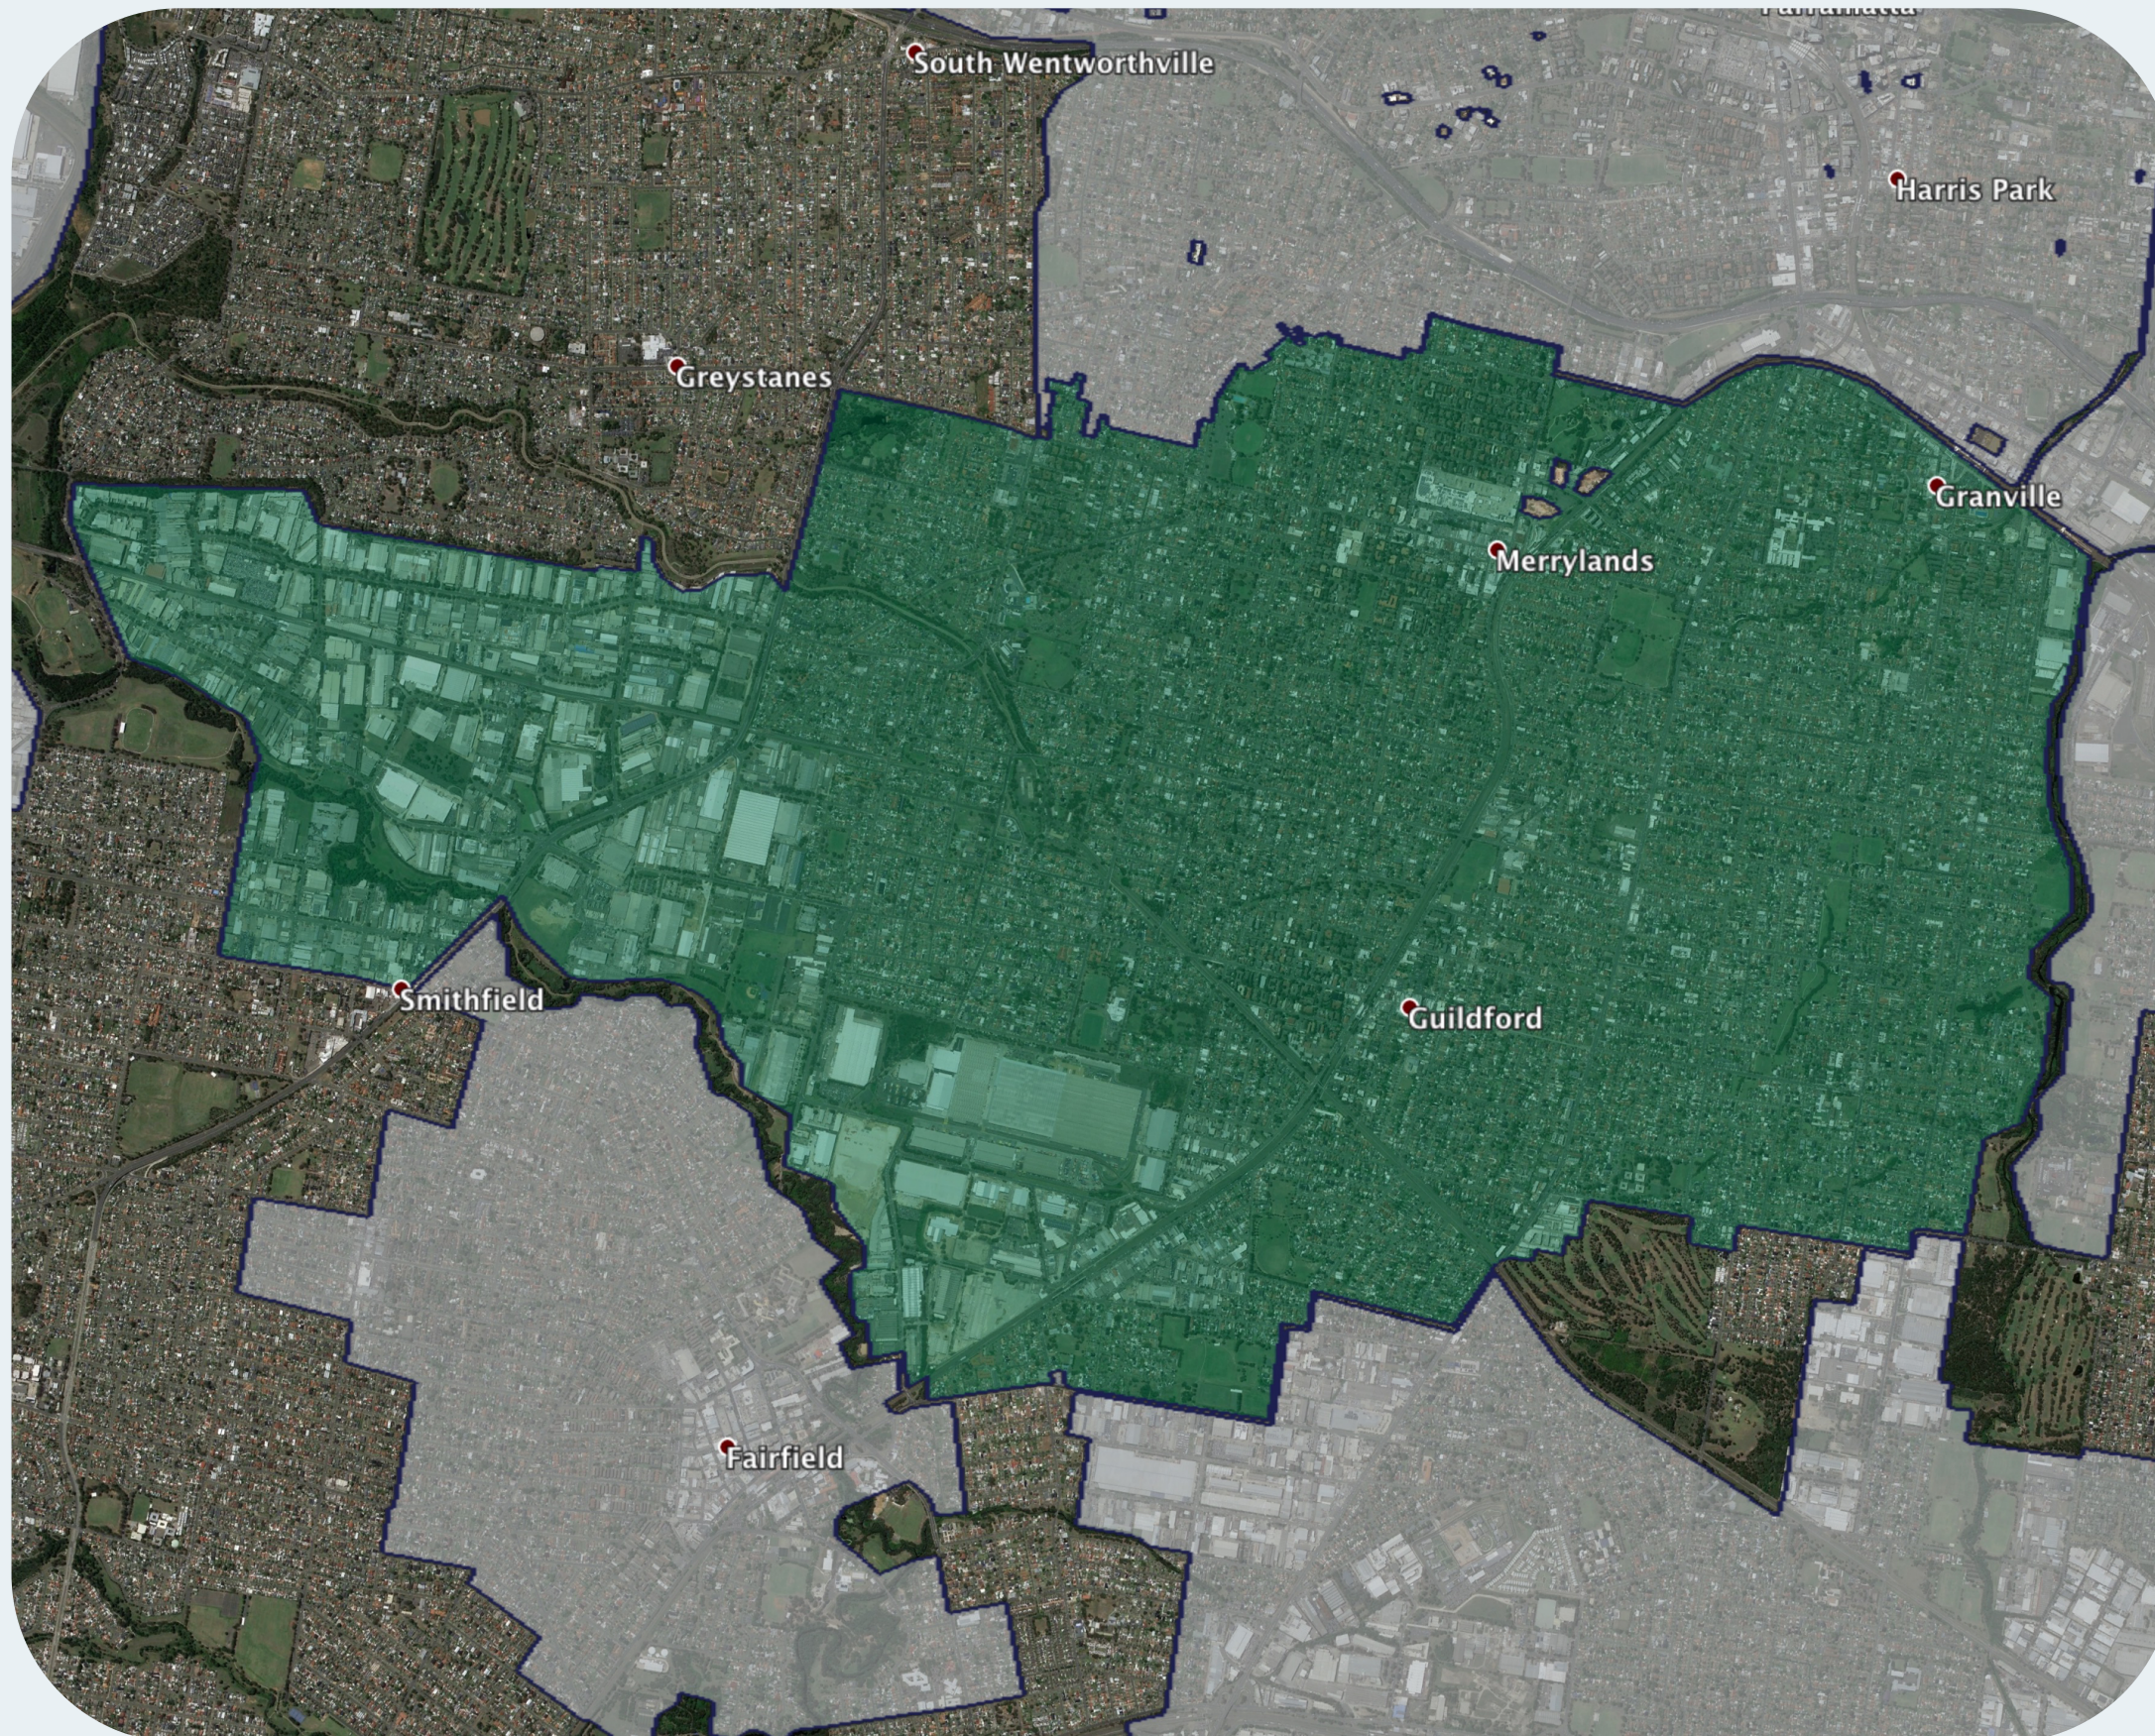

nbn™ Business Fibre Zone indicative map – Guildford - Yennora and surrounds

The nbn™ Business Fibre Initiative is available to businesses right across the country.

The areas highlighted on this map, are part of an nbn™ Business Fibre Zone that is eligible for business nbn™ Enterprise Ethernet.

To find out more about the Fibre Initiative contact your service provider, or visit: nbn.com.au/businessfibre

Key

-  nbn™ Business Fibre Zone
-  Adjacent/nearby nbn™ Business Fibre Zone (where relevant)