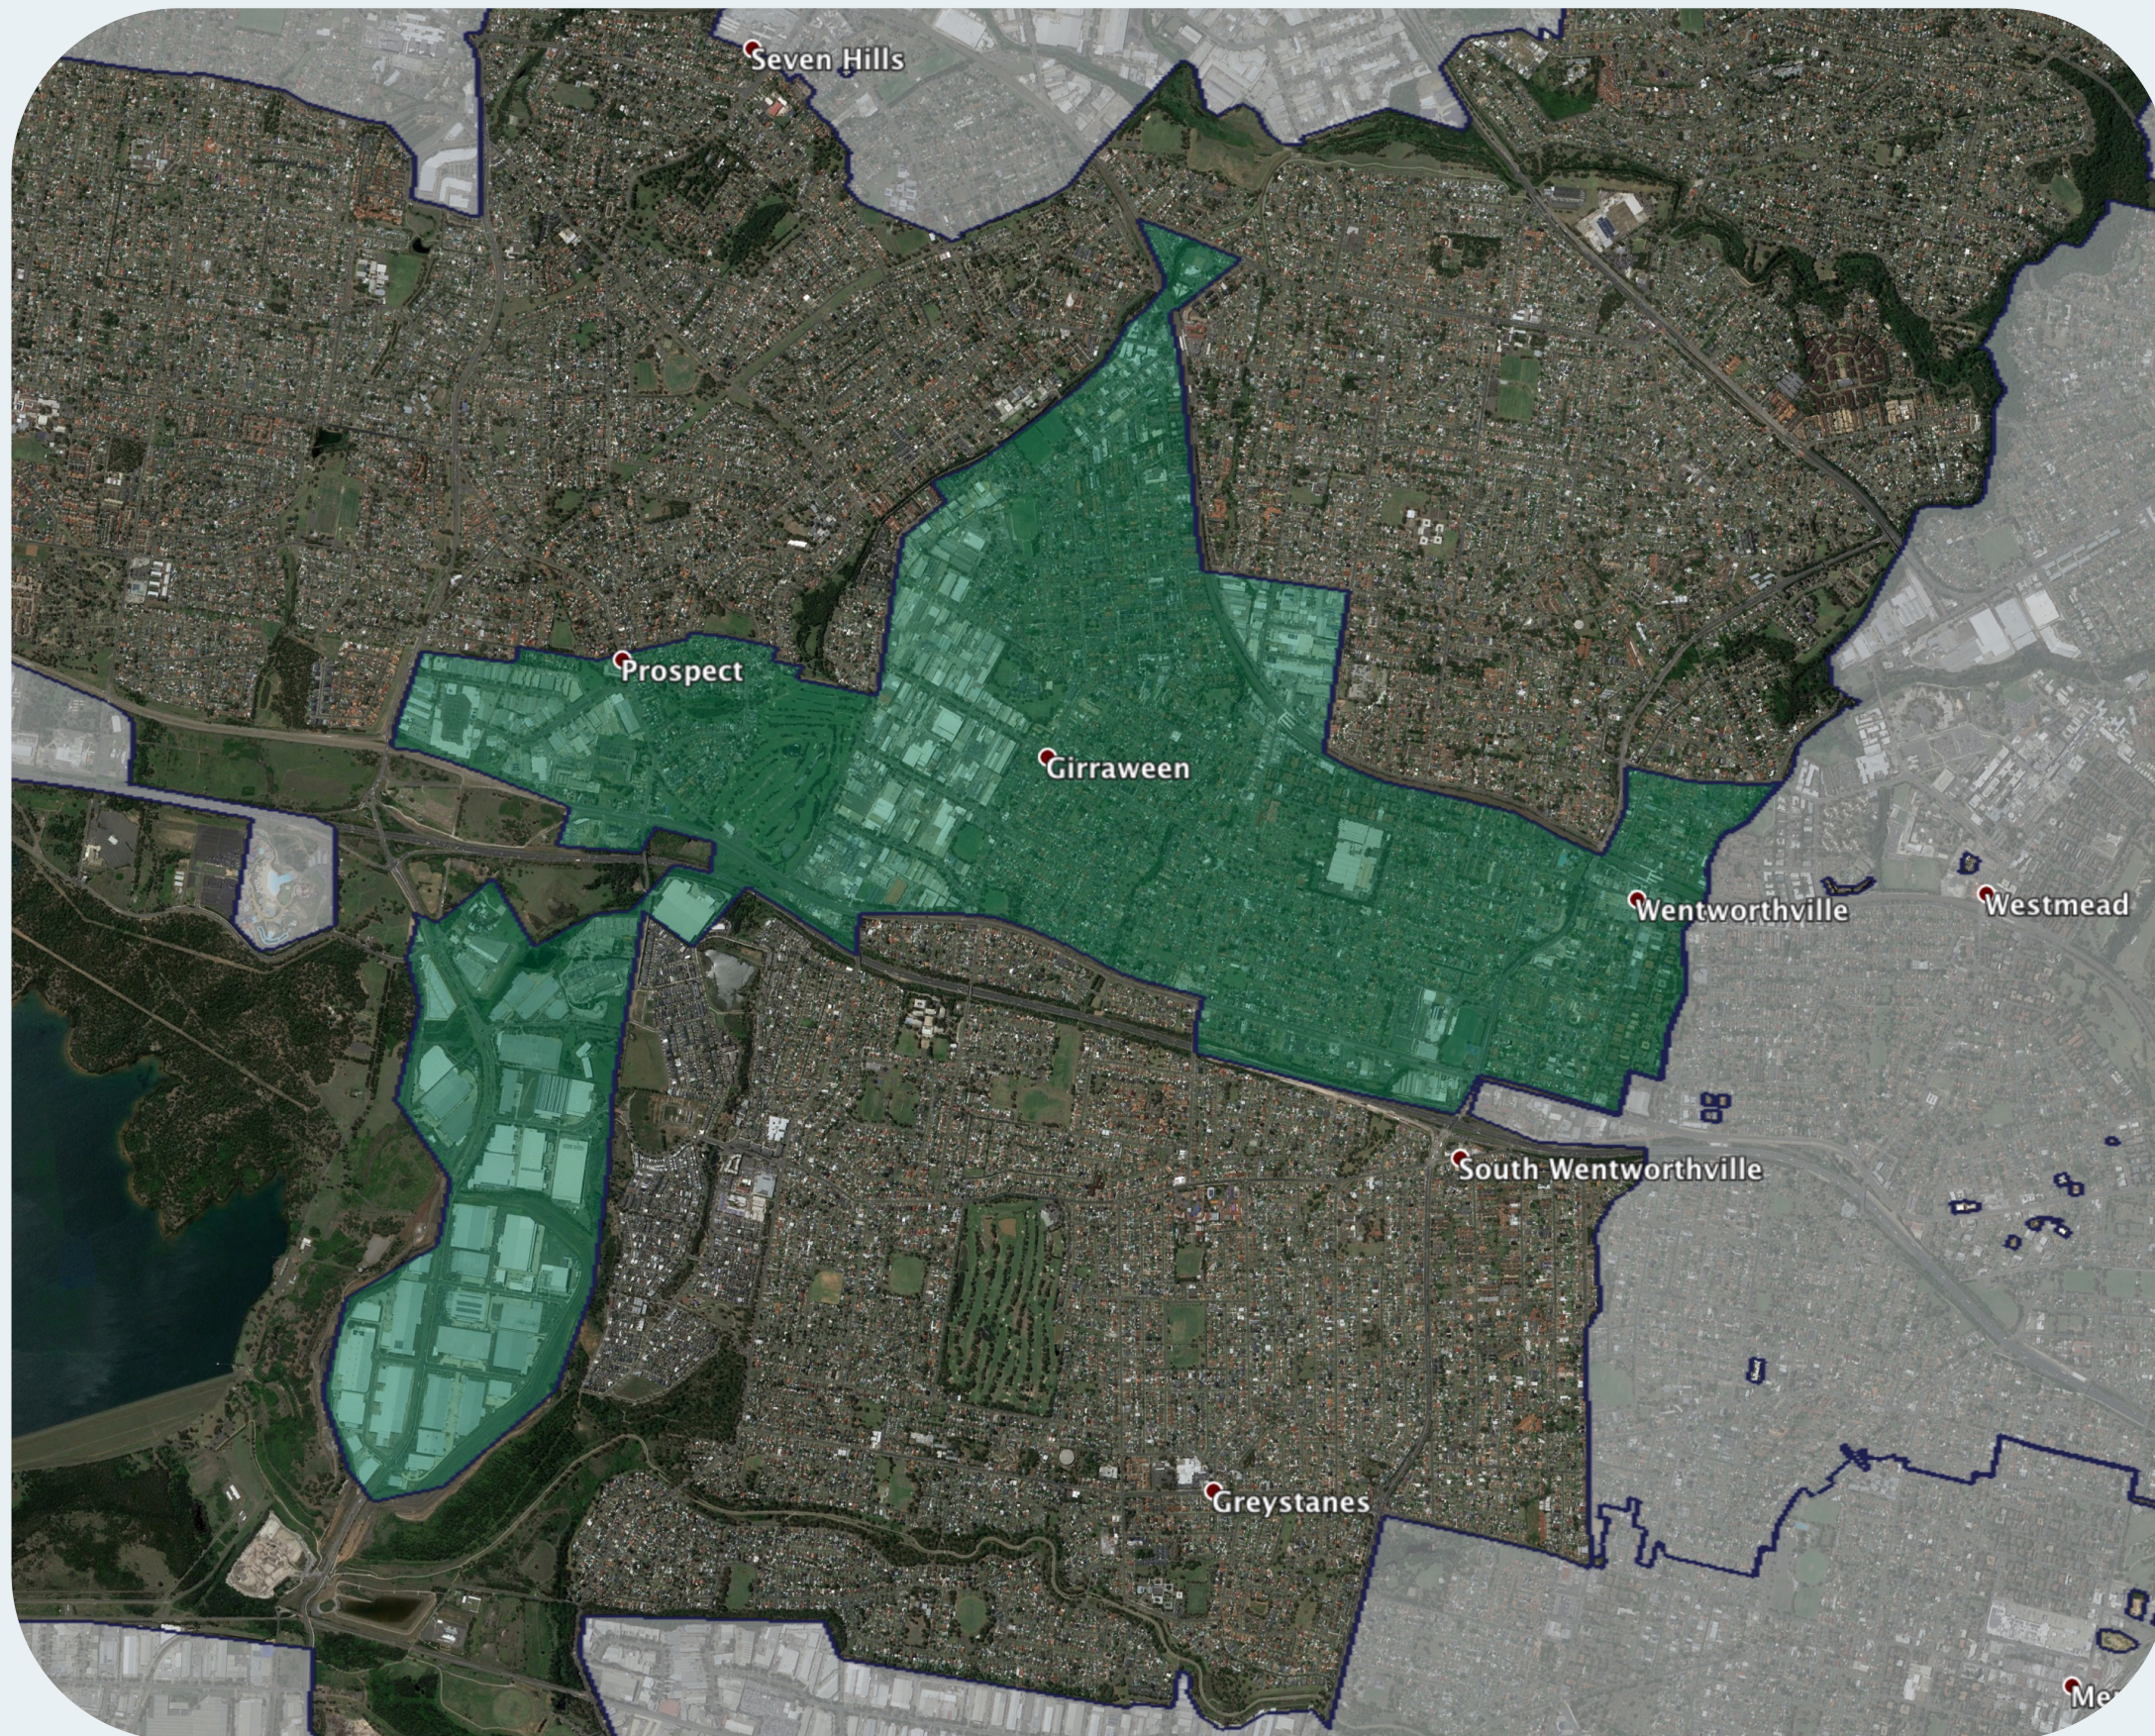

# nbn™ Business Fibre Zone indicative map – Girraween and surrounds

The nbn™ Business Fibre Initiative is available to businesses right across the country.

The areas highlighted on this map, are part of an nbn™ Business Fibre Zone that is eligible for business nbn™ Enterprise Ethernet.

## Key

-  nbn™ Business Fibre Zone
-  Adjacent/nearby nbn™ Business Fibre Zone (where relevant)