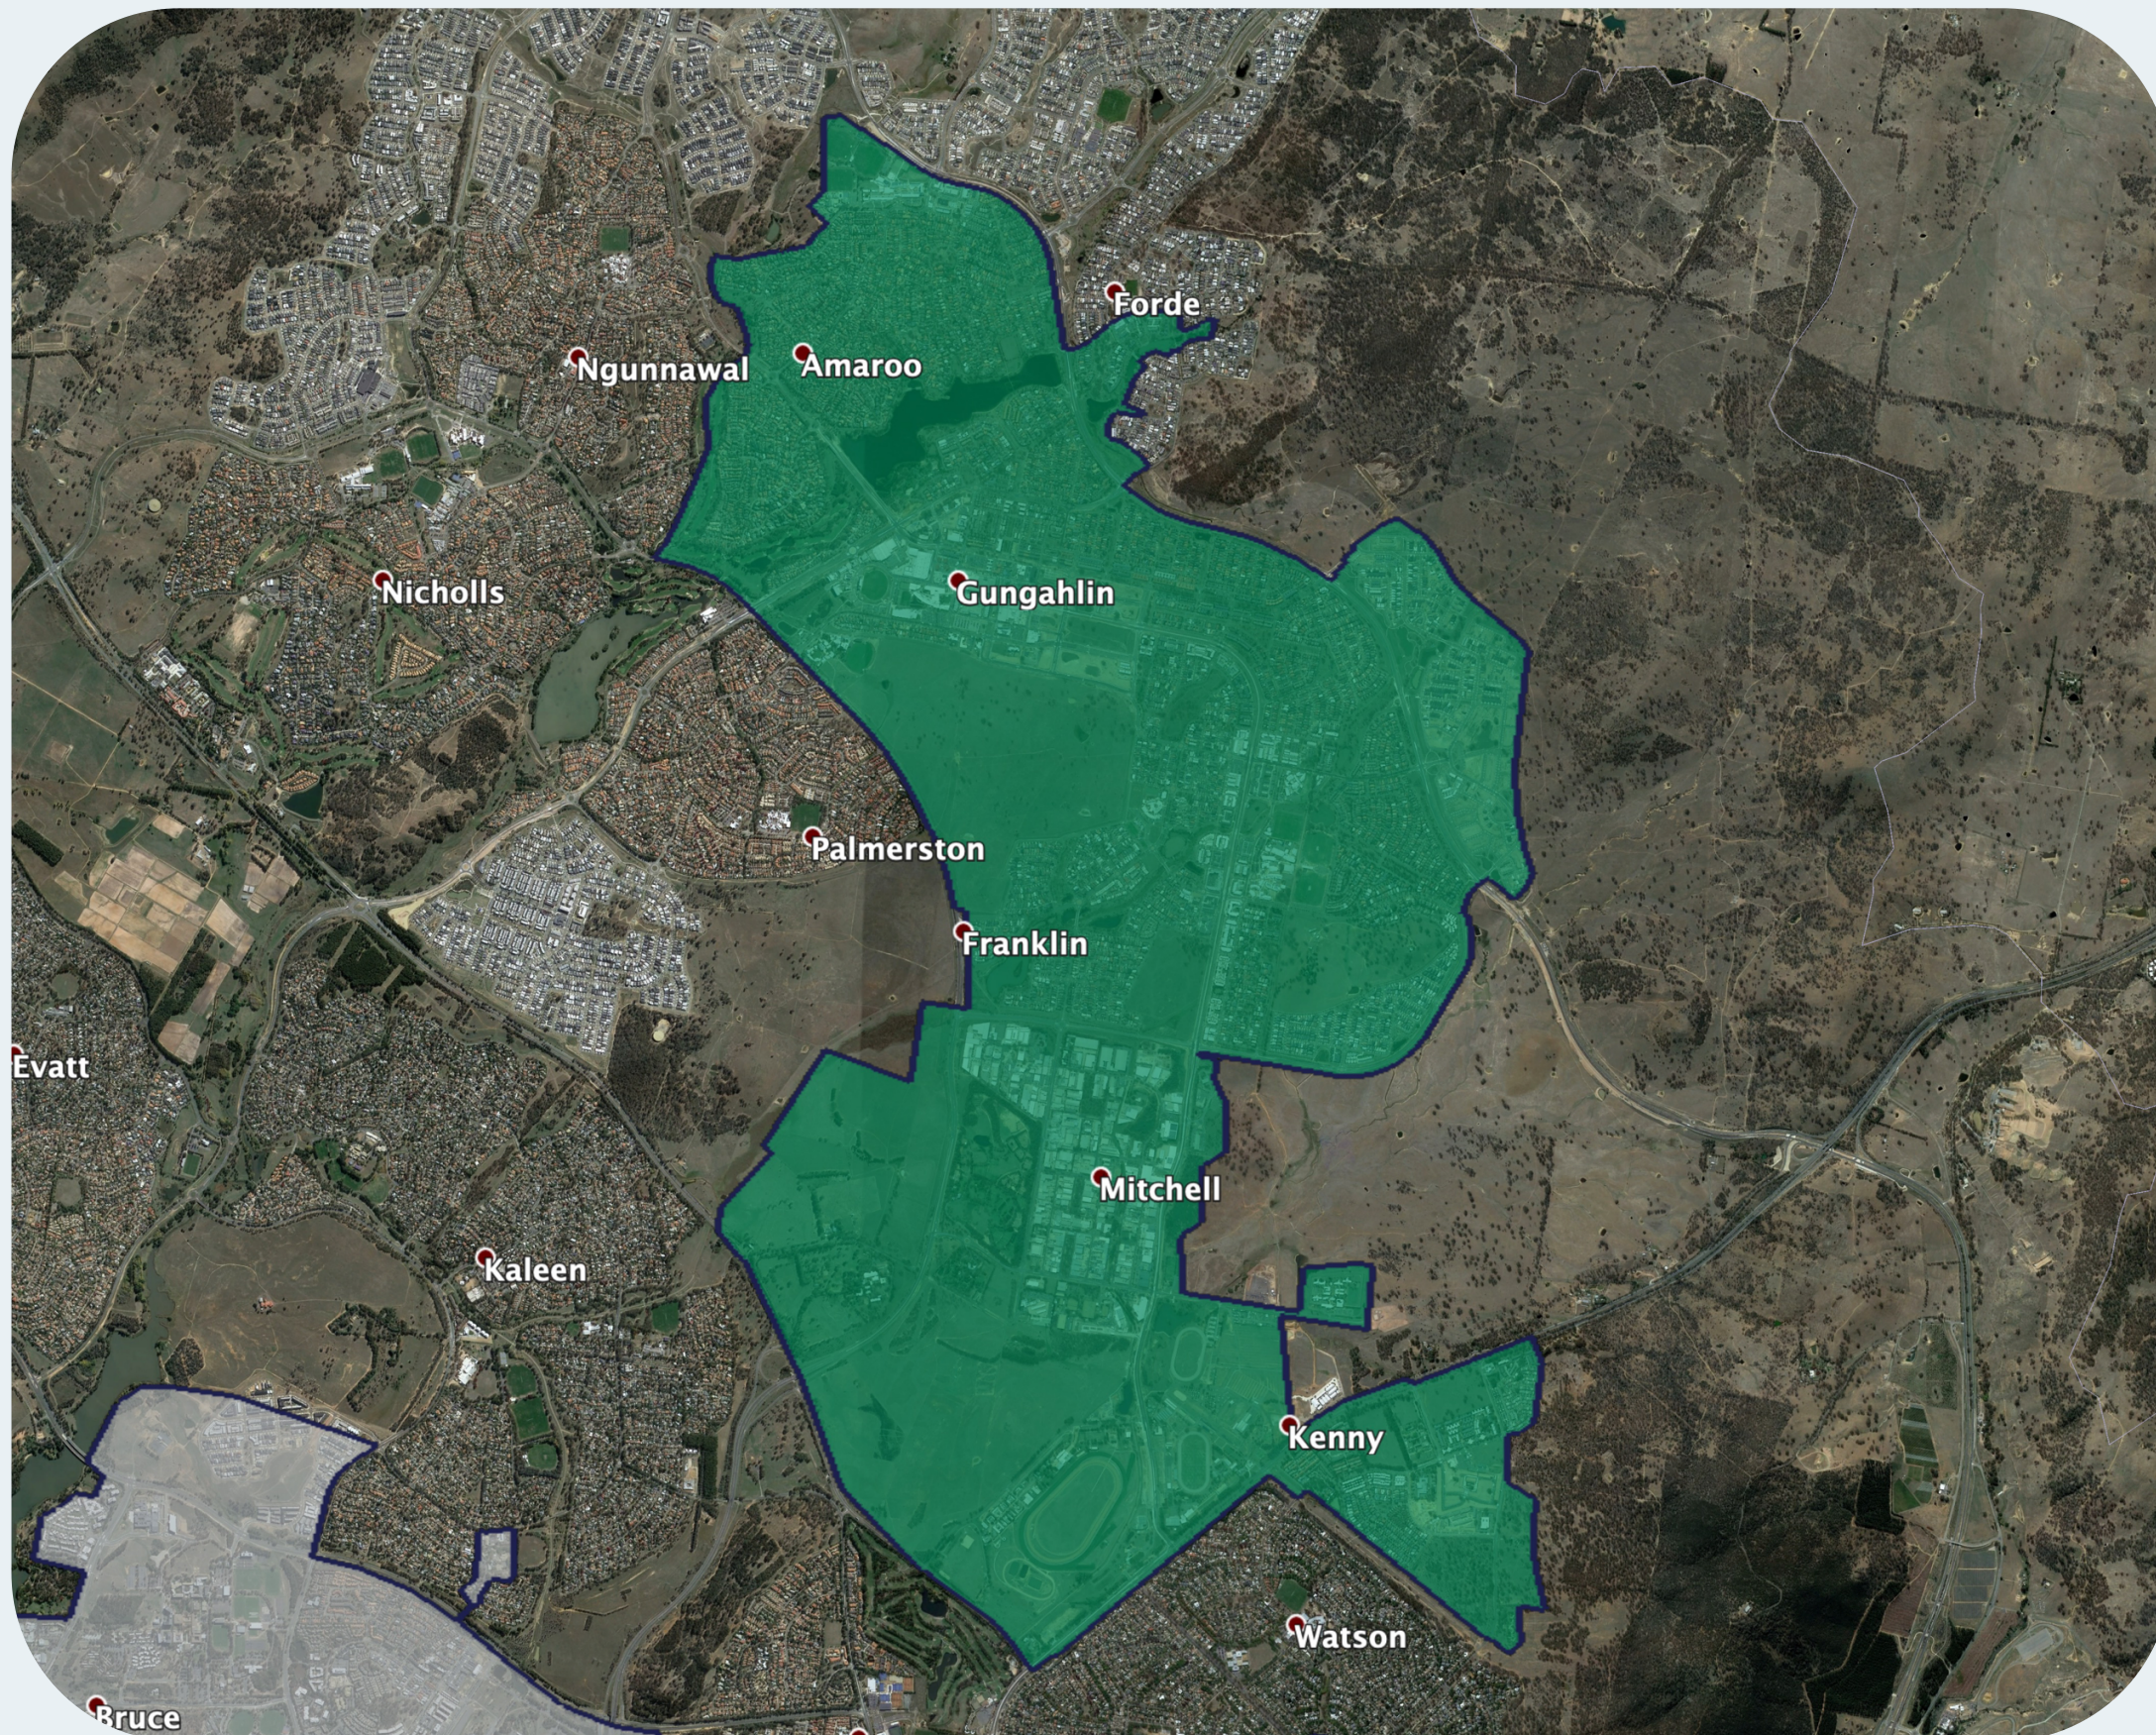

nbn™ Business Fibre Zone indicative map – Gungahlin and surrounds

The nbn™ Business Fibre Initiative is available to businesses right across the country.

The areas highlighted on this map, are part of an nbn™ Business Fibre Zone that is eligible for business nbn™ Enterprise Ethernet.

To find out more about the Fibre Initiative contact your service provider, or visit: nbn.com.au/businessfibre

Key

-  nbn™ Business Fibre Zone
-  Adjacent/nearby nbn™ Business Fibre Zone (where relevant)