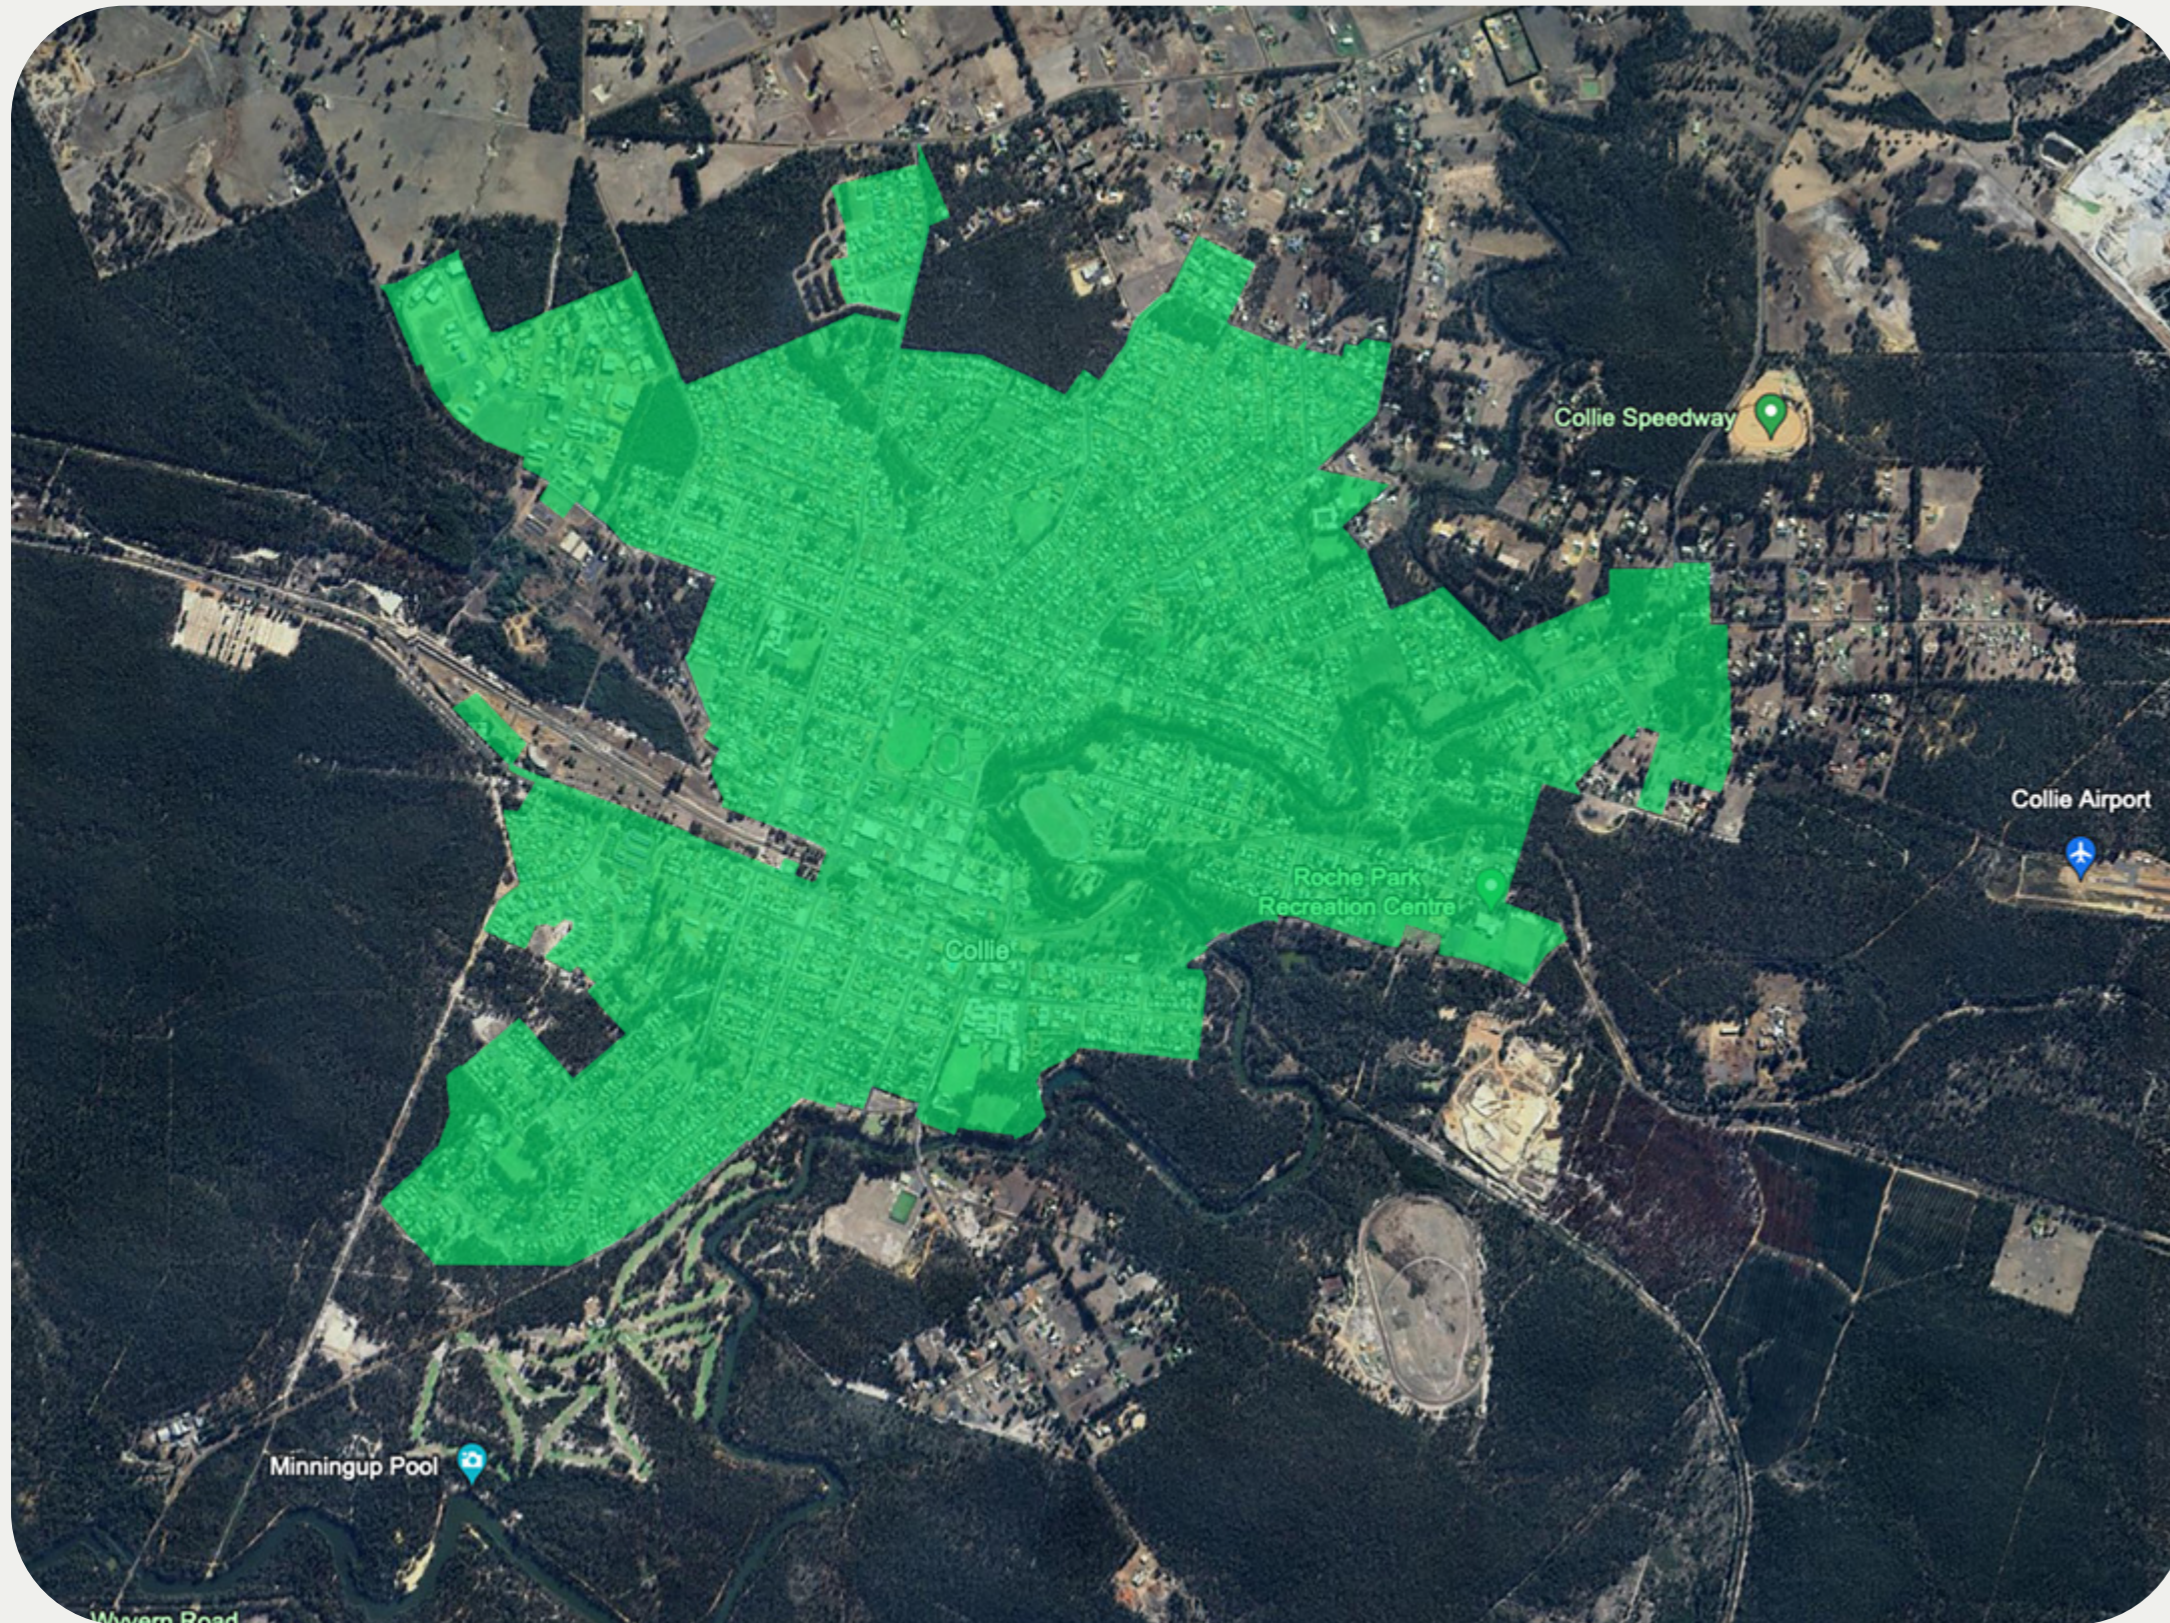

# NBN® BUSINESS FIBRE ZONE INDICATIVE MAP COLLIE AND SURROUNDS

The nbn® Business Fibre Initiative is available to businesses right across the country.

The areas highlighted on this map, are part of an nbn® Business Fibre Zone that is eligible for business nbn® Enterprise Ethernet.