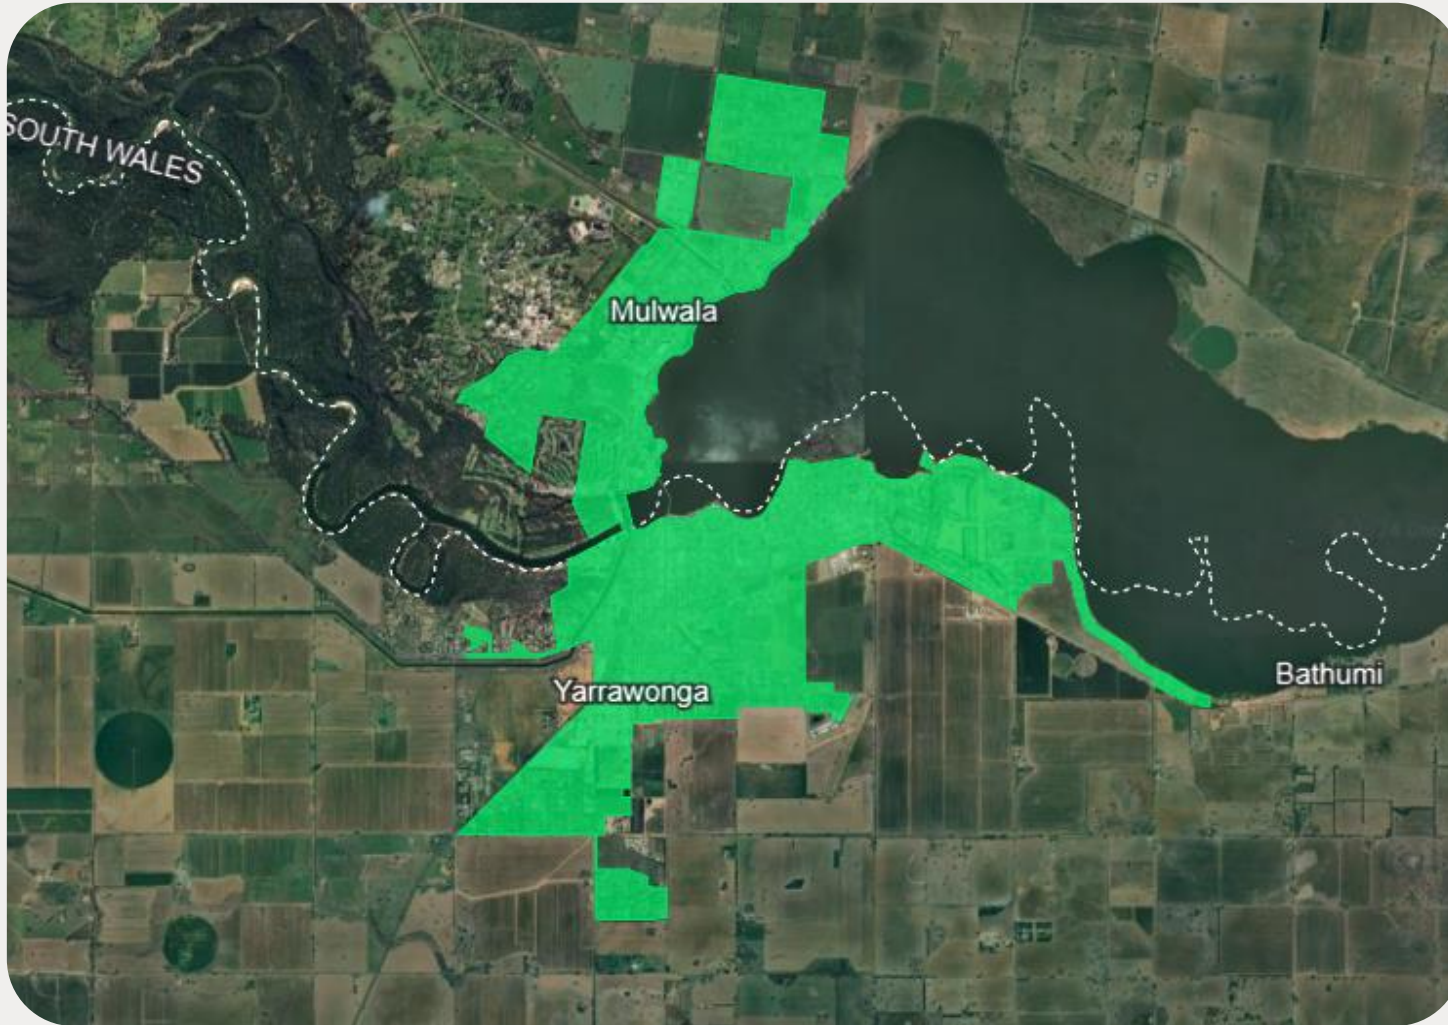

YARRAWONGA AND SURROUNDS

The nbn Business Fibre Initiative is available to businesses right across the country.

The areas highlighted on this map, are part of an nbn Business Fibre Zone that is eligible for business nbn Enterprise Ethernet.

Adjacent or nearby BFZ's may include:

- N/A

To find out more about the Fibre Initiative contact your service provider, or visit: nbnco.com.au/businessfibre

Key

-  nbn Business Fibre Zone