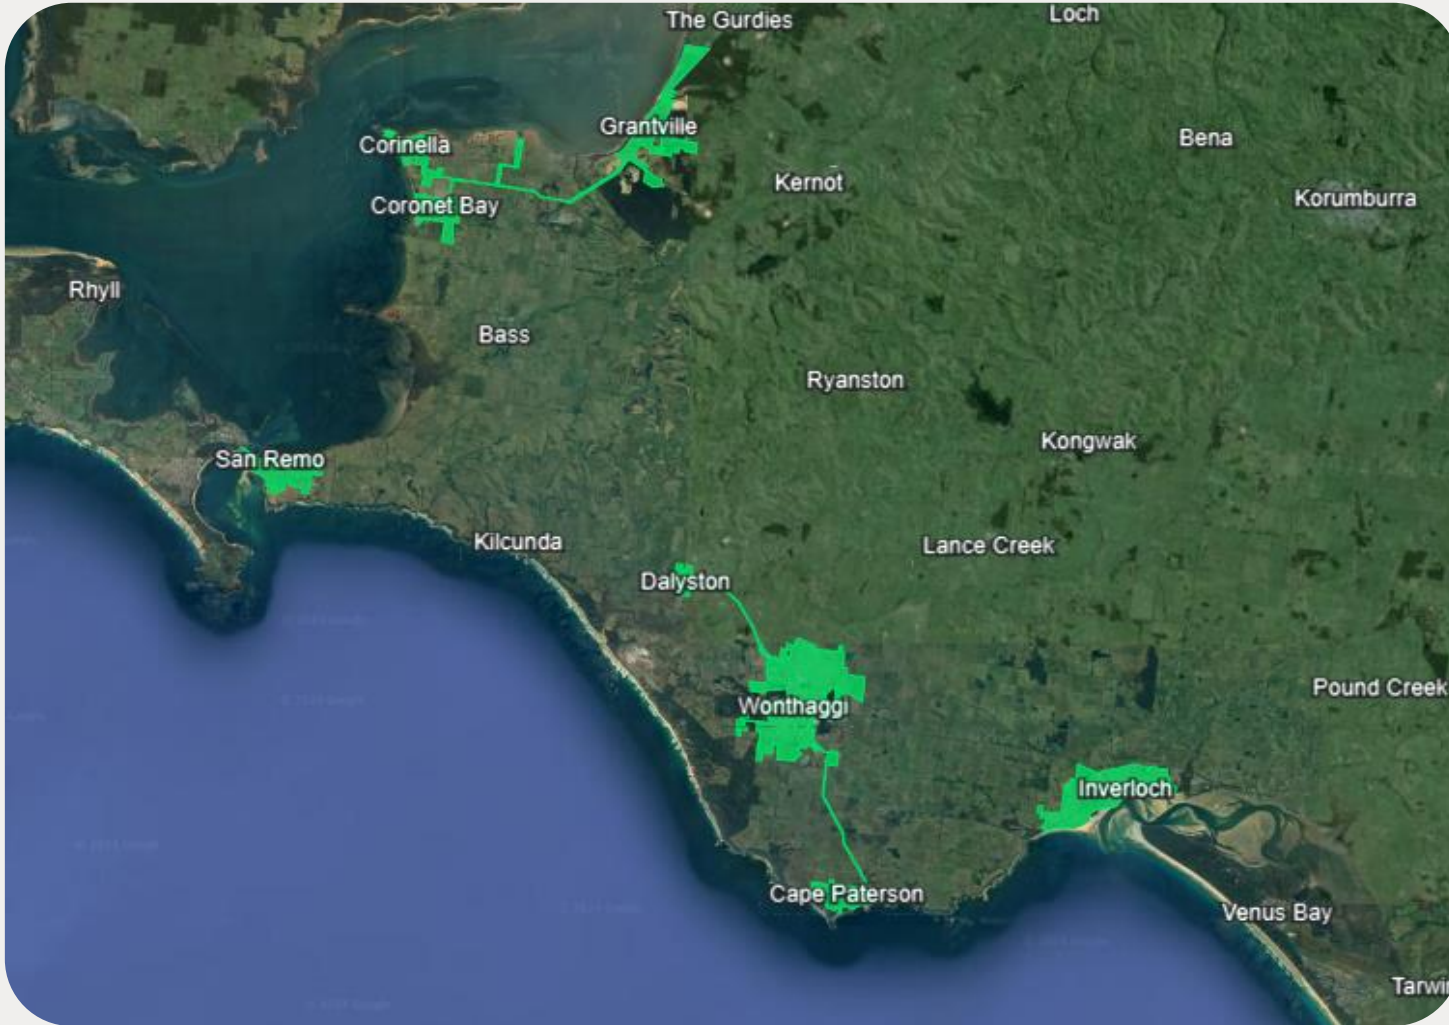

WONTHAGGI - INVERLOCH AND SURROUNDS

The nbn Business Fibre Initiative is available to businesses right across the country.

The areas highlighted on this map, are part of an nbn Business Fibre Zone that is eligible for business nbn Enterprise Ethernet.

Adjacent or nearby BFZ's may include:

- N/A

To find out more about the Fibre Initiative contact your service provider, or visit: nbnco.com.au/businessfibre

Key

-  nbn Business Fibre Zone