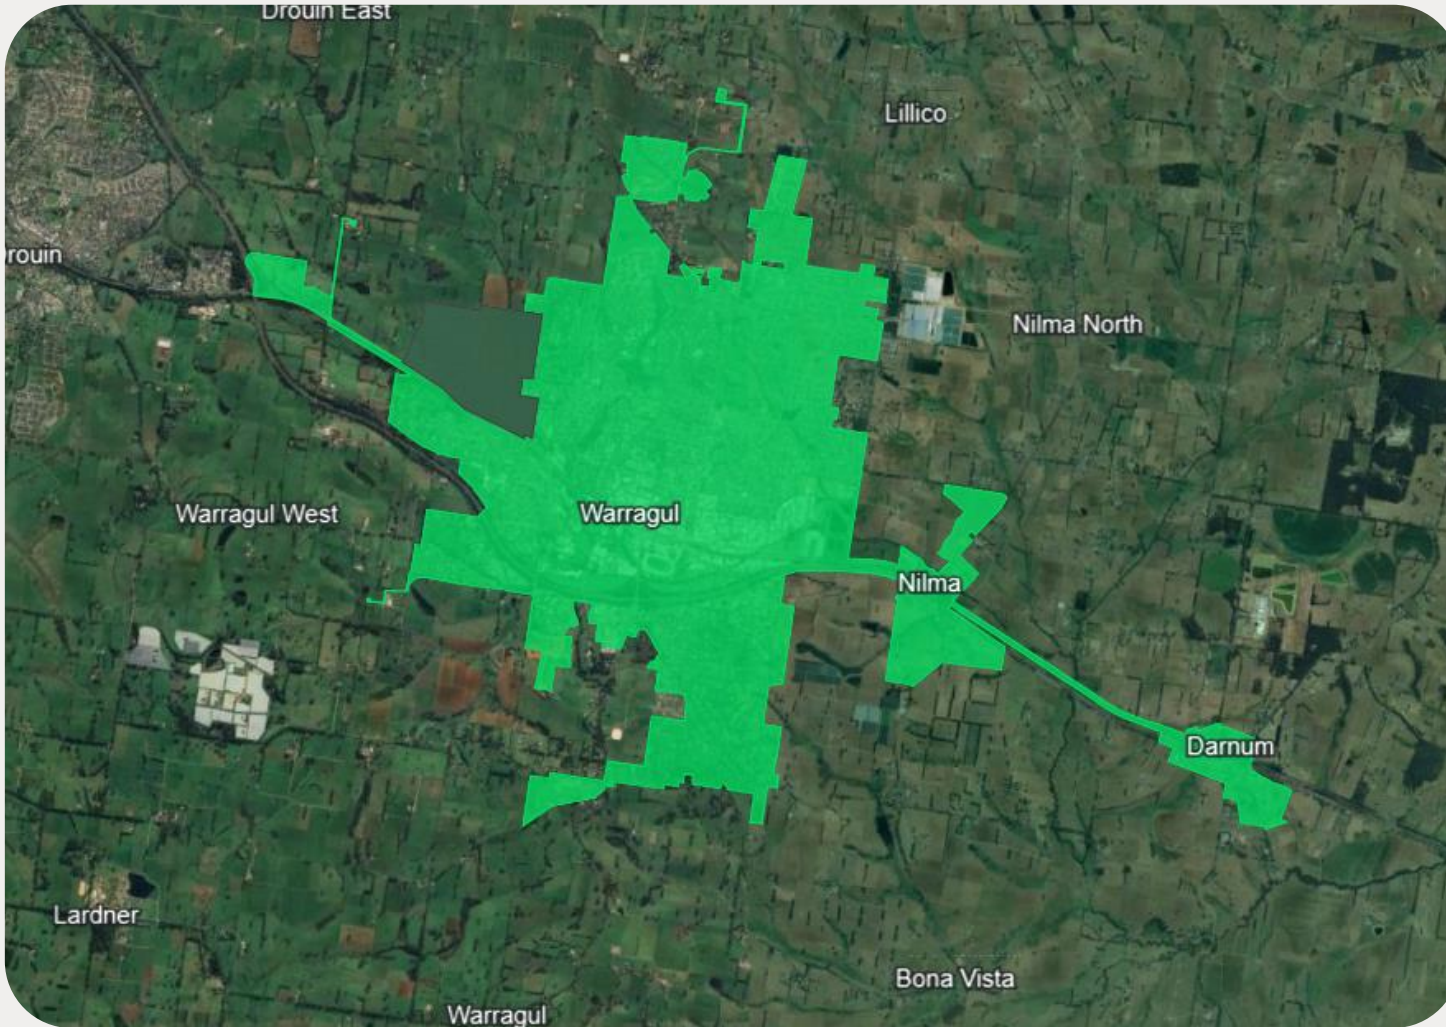

WARRAGUL AND SURROUNDS

The nbn Business Fibre Initiative is available to businesses right across the country.

The areas highlighted on this map, are part of an nbn Business Fibre Zone that is eligible for business nbn Enterprise Ethernet.

Adjacent or nearby BFZ's may include:

- N/A

To find out more about the Fibre Initiative contact your service provider, or visit: nbnco.com.au/businessfibre

Key

-  nbn Business Fibre Zone