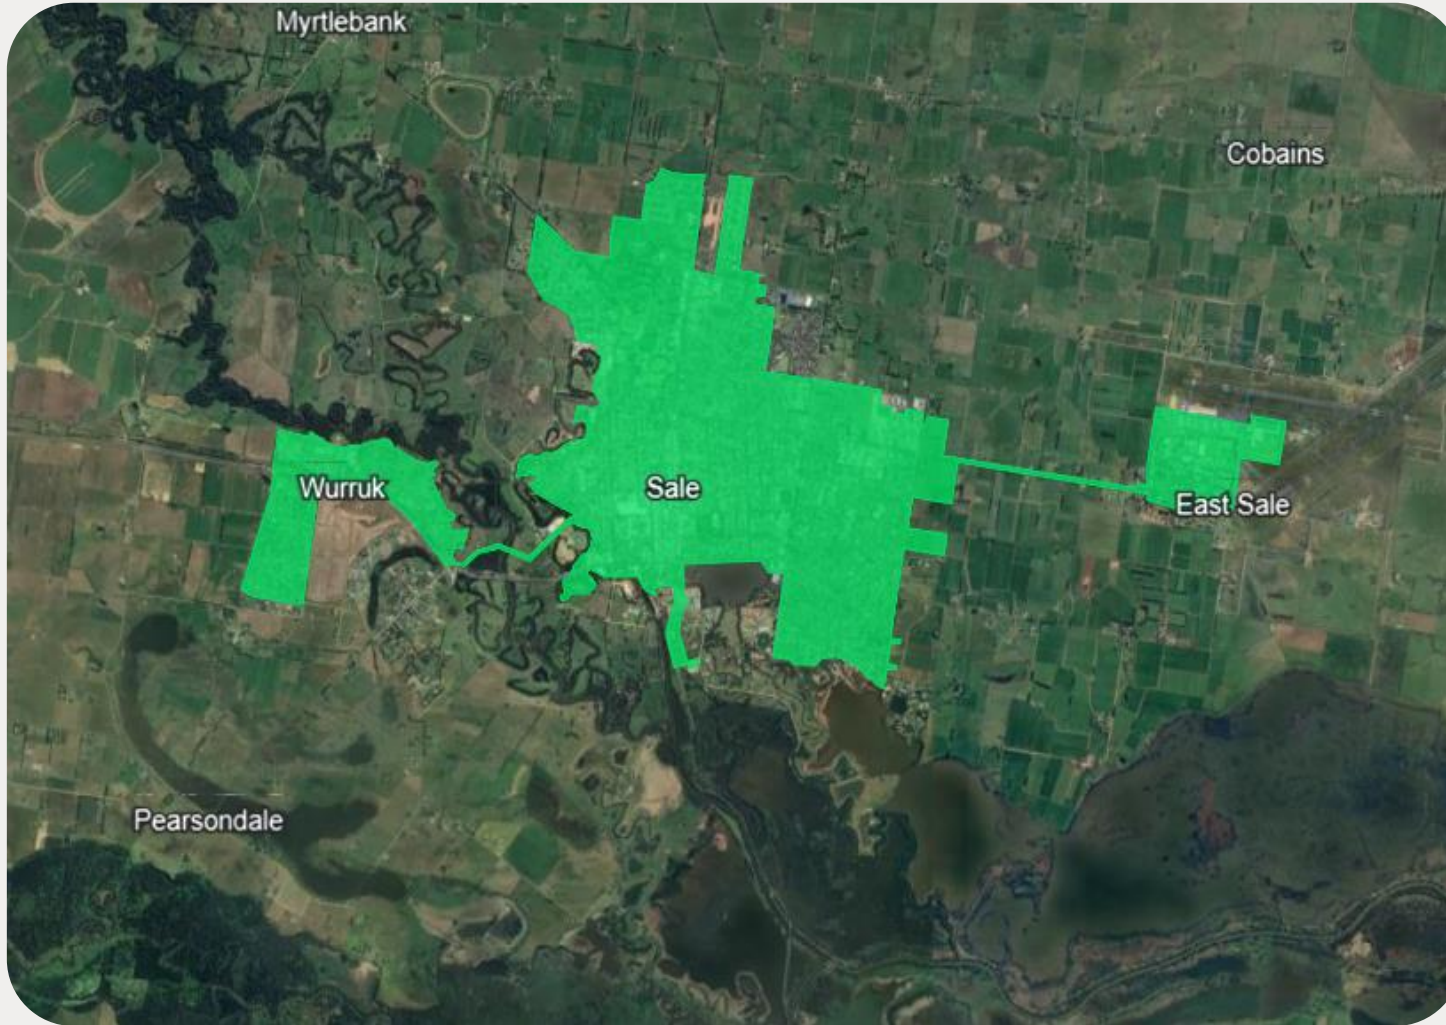

nbn[®] Business Fibre Zone indicative map

SALE AND SURROUNDS

The nbn Business Fibre Initiative is available to businesses right across the country.

The areas highlighted on this map, are part of an nbn Business Fibre Zone that is eligible for business nbn Enterprise Ethernet.

Adjacent or nearby BFZ's may include:

- N/A

To find out more about the Fibre Initiative contact your service provider, or visit: nbnco.com.au/businessfibre

Key

-  nbn Business Fibre Zone

Please note: This map is indicative in nature and should only be used as a guide. You should make your own inquiries as to the currency, accuracy and completeness of the information herein. The Business Fibre Zone offering does not apply to unforeseeably complex premises, premises already served by other providers, data centres and temporary sites. In order to find out if a specific address is available for the nbn[®] Business Fibre Initiative contact your service provider or visit nbn.com.au/businessfibre. ©2024 nbn co ltd. 'nbn', 'business nbn[®]' and other nbn[®] logos are trade marks of nbn co ltd | ABN 86 136 533 741