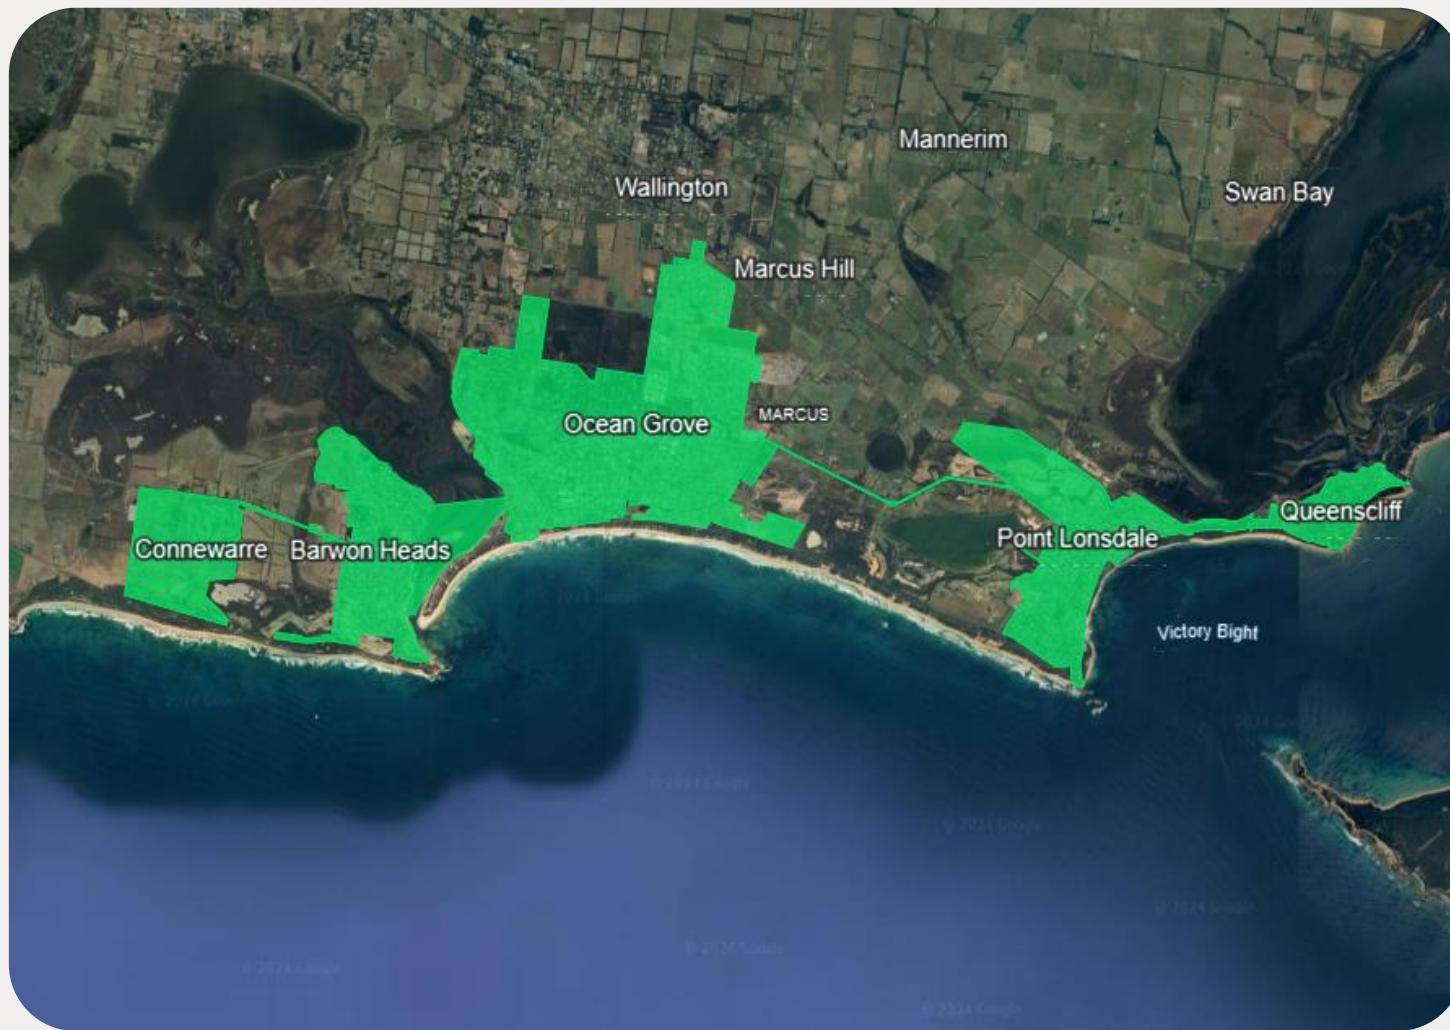

# OCEAN GROVE AND SURROUNDS

The nbn Business Fibre Initiative is available to businesses right across the country.

The areas highlighted on this map, are part of an nbn Business Fibre Zone that is eligible for business nbn Enterprise Ethernet.

Adjacent or nearby BFZ's may include:

- N/A

To find out more about the Fibre Initiative contact your service provider, or visit: [nbnco.com.au/businessfibre](https://nbnco.com.au/businessfibre)