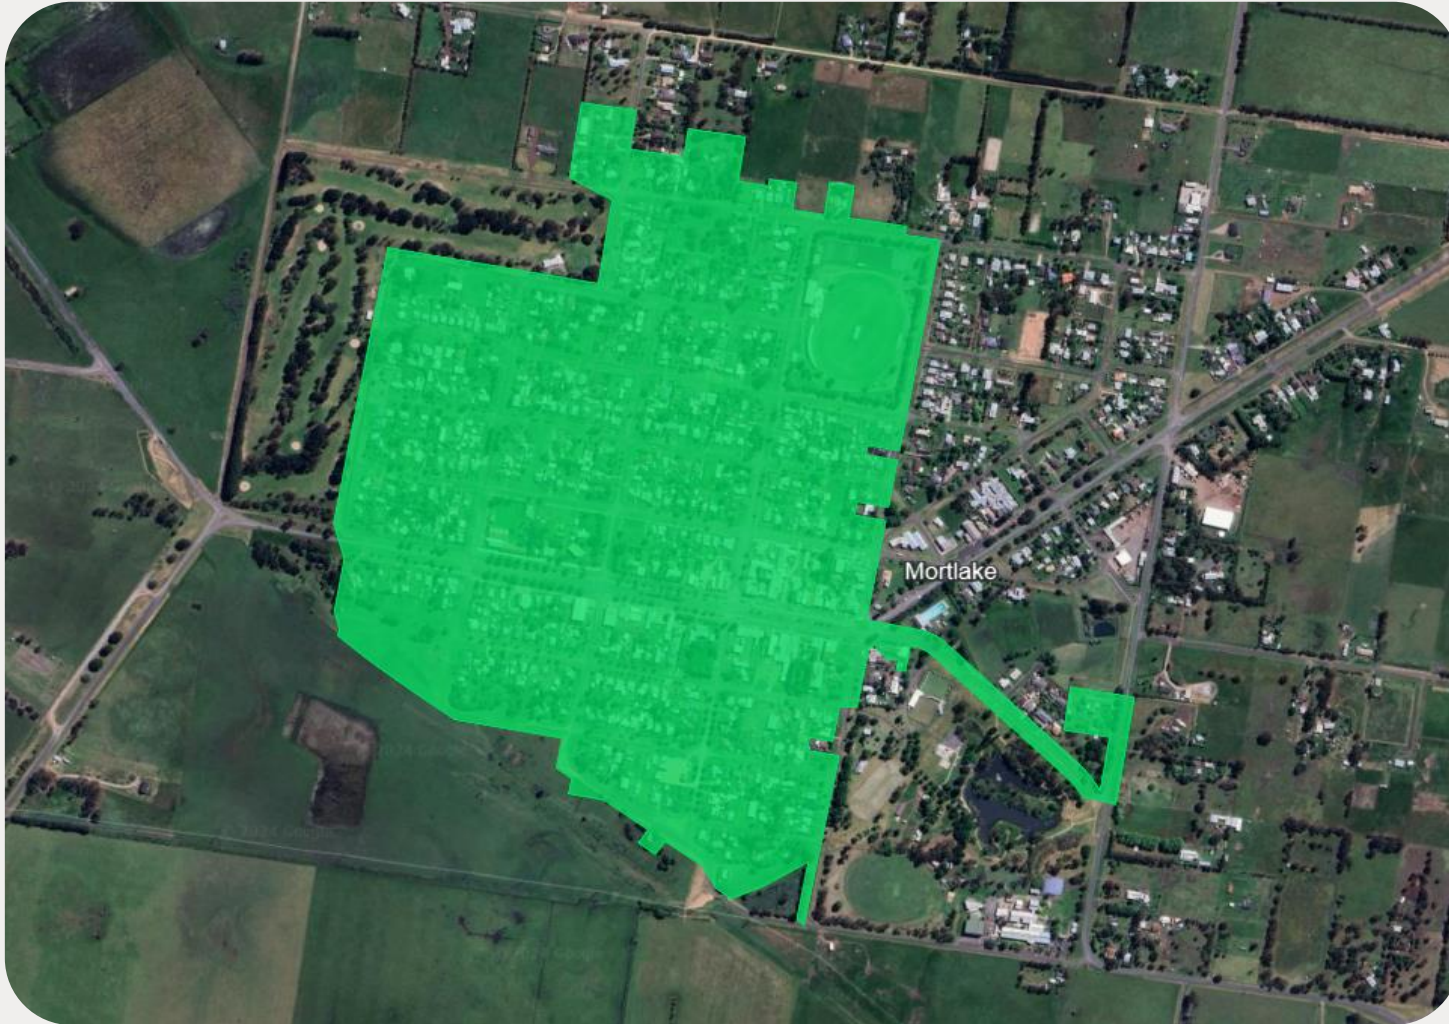

MORTLAKE AND SURROUNDS

The nbn Business Fibre Initiative is available to businesses right across the country.

The areas highlighted on this map, are part of an nbn Business Fibre Zone that is eligible for business nbn Enterprise Ethernet.

Adjacent or nearby BFZ's may include:

- N/A

To find out more about the Fibre Initiative contact your service provider, or visit: nbnco.com.au/businessfibre

Key

-  nbn Business Fibre Zone