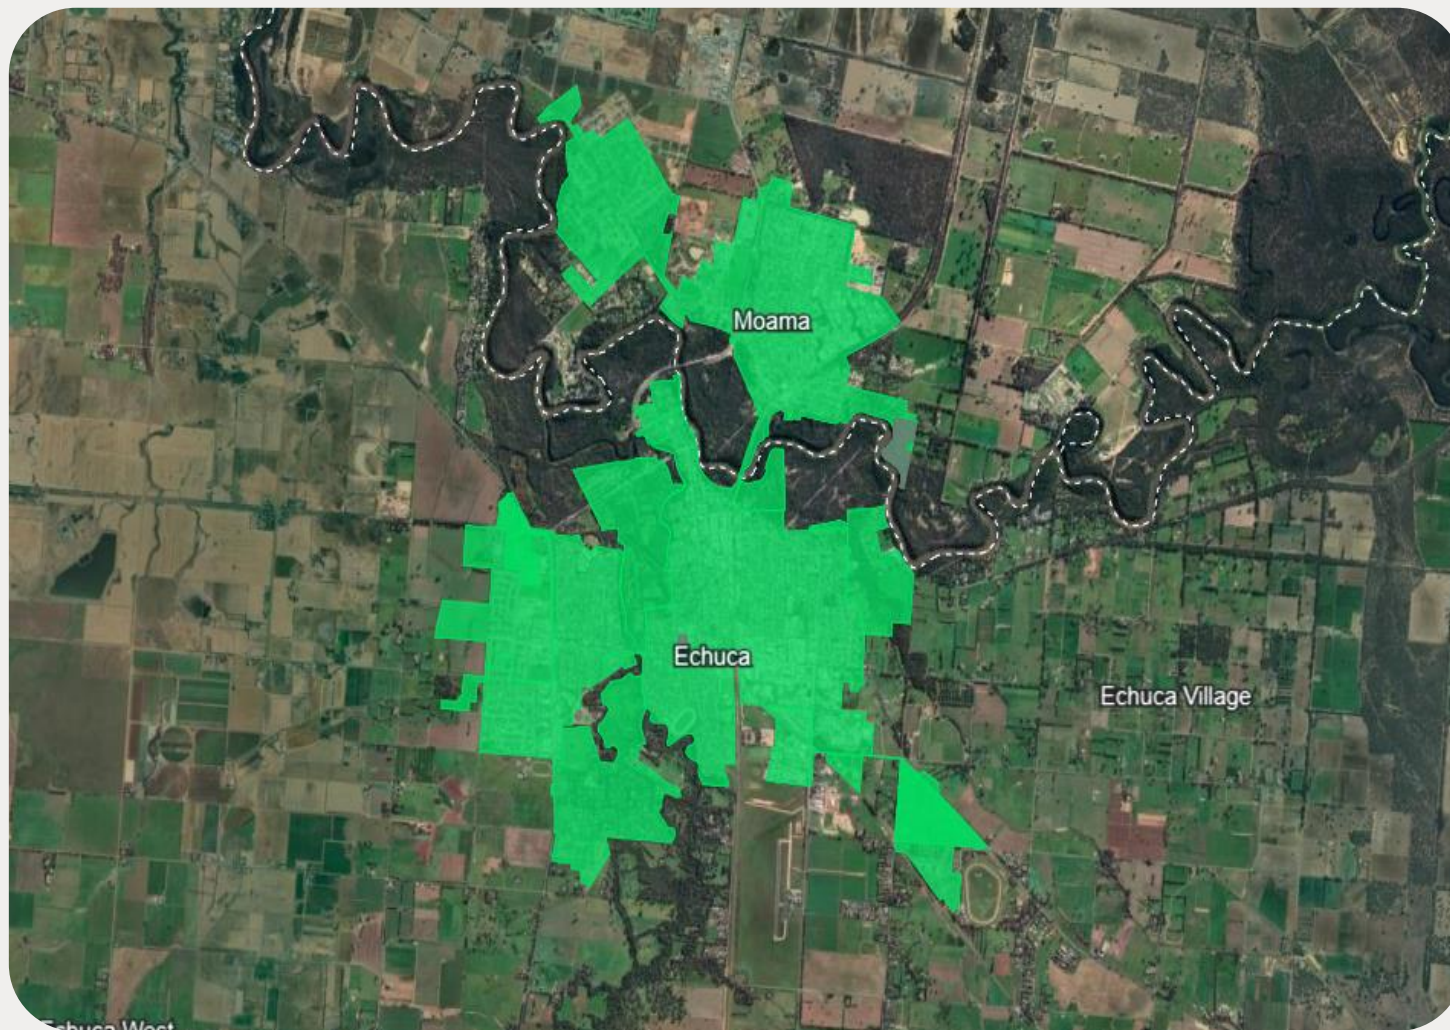

# ECHUCA AND SURROUNDS

The nbn Business Fibre Initiative is available to businesses right across the country.

The areas highlighted on this map, are part of an nbn Business Fibre Zone that is eligible for business nbn Enterprise Ethernet.

Adjacent or nearby BFZ's may include:

- N/A

To find out more about the Fibre Initiative contact your service provider, or visit: [nbnco.com.au/businessfibre](https://nbnco.com.au/businessfibre)