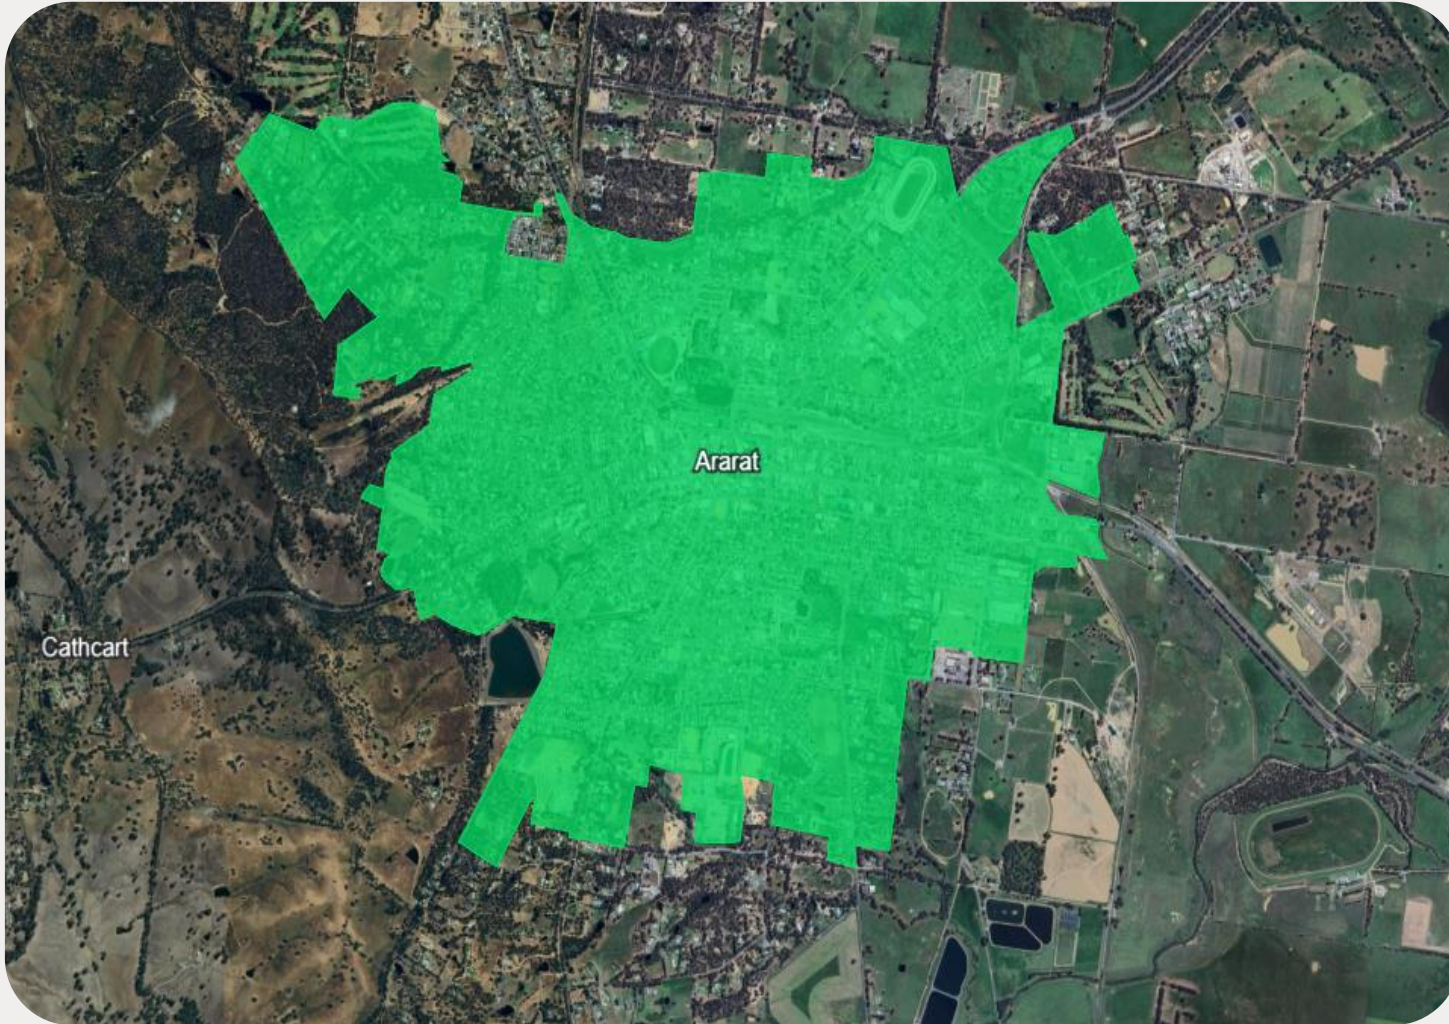

# ARARAT AND SURROUNDS

The nbn Business Fibre Initiative is available to businesses right across the country.

The areas highlighted on this map, are part of an nbn Business Fibre Zone that is eligible for business nbn Enterprise Ethernet.

Adjacent or nearby BFZ's may include:

- N/A

To find out more about the Fibre Initiative contact your service provider, or visit: [nbnco.com.au/businessfibre](https://nbnco.com.au/businessfibre)