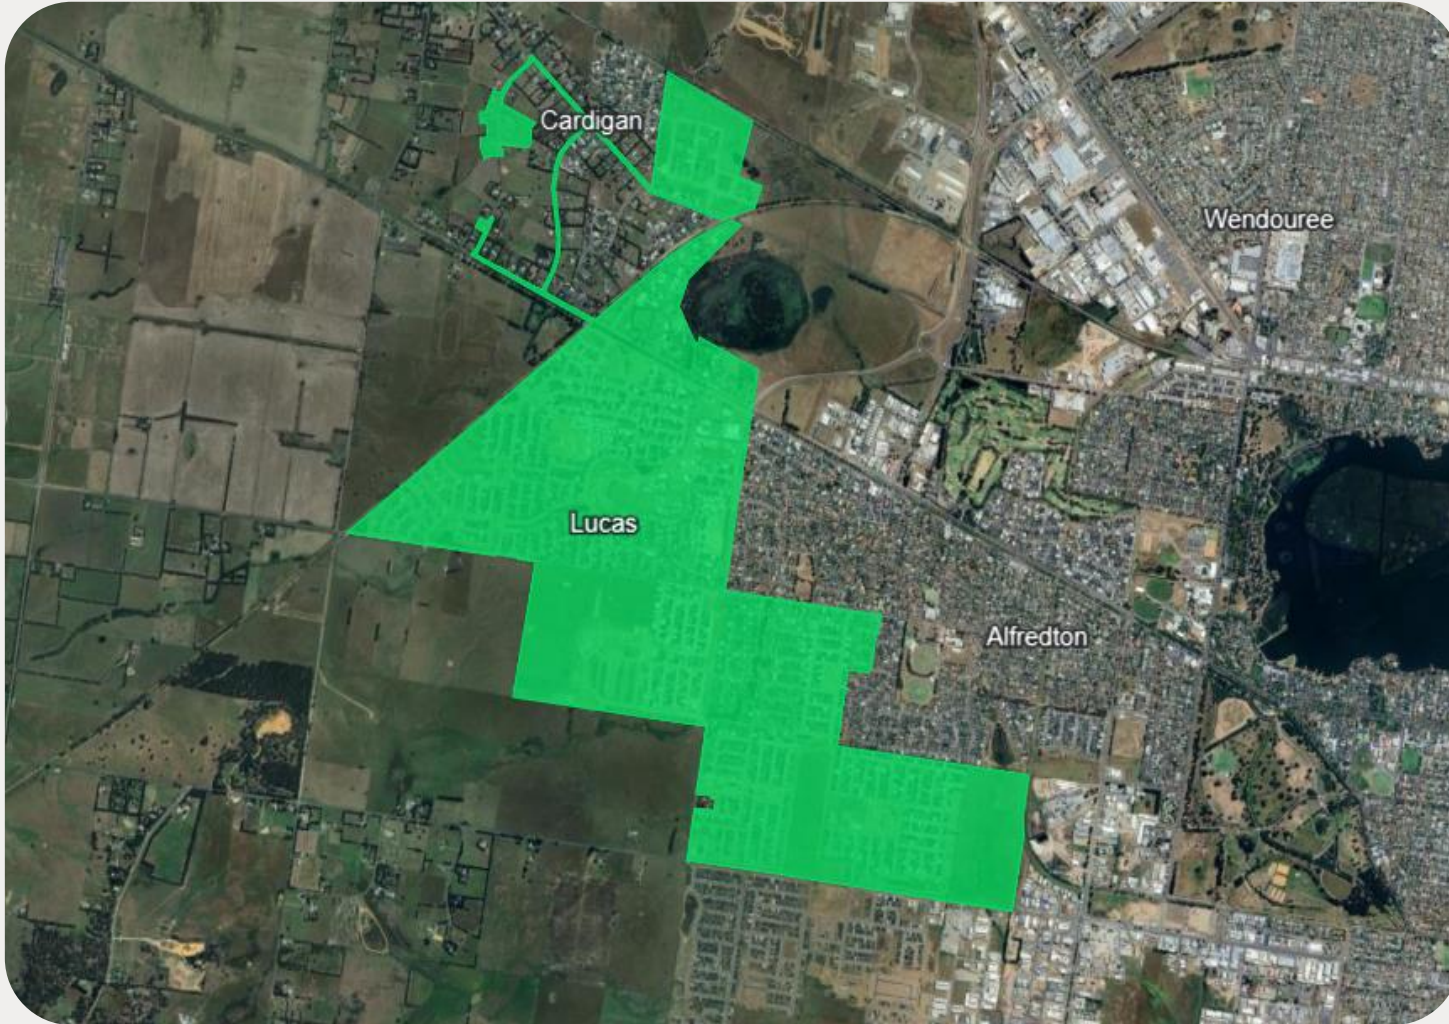

# ALFREDTON AND SURROUNDS

The nbn Business Fibre Initiative is available to businesses right across the country.

The areas highlighted on this map, are part of an nbn Business Fibre Zone that is eligible for business nbn Enterprise Ethernet.

Adjacent or nearby BFZ's may include:

- Delacombe

To find out more about the Fibre Initiative contact your service provider, or visit: [nbnco.com.au/businessfibre](http://nbnco.com.au/businessfibre)