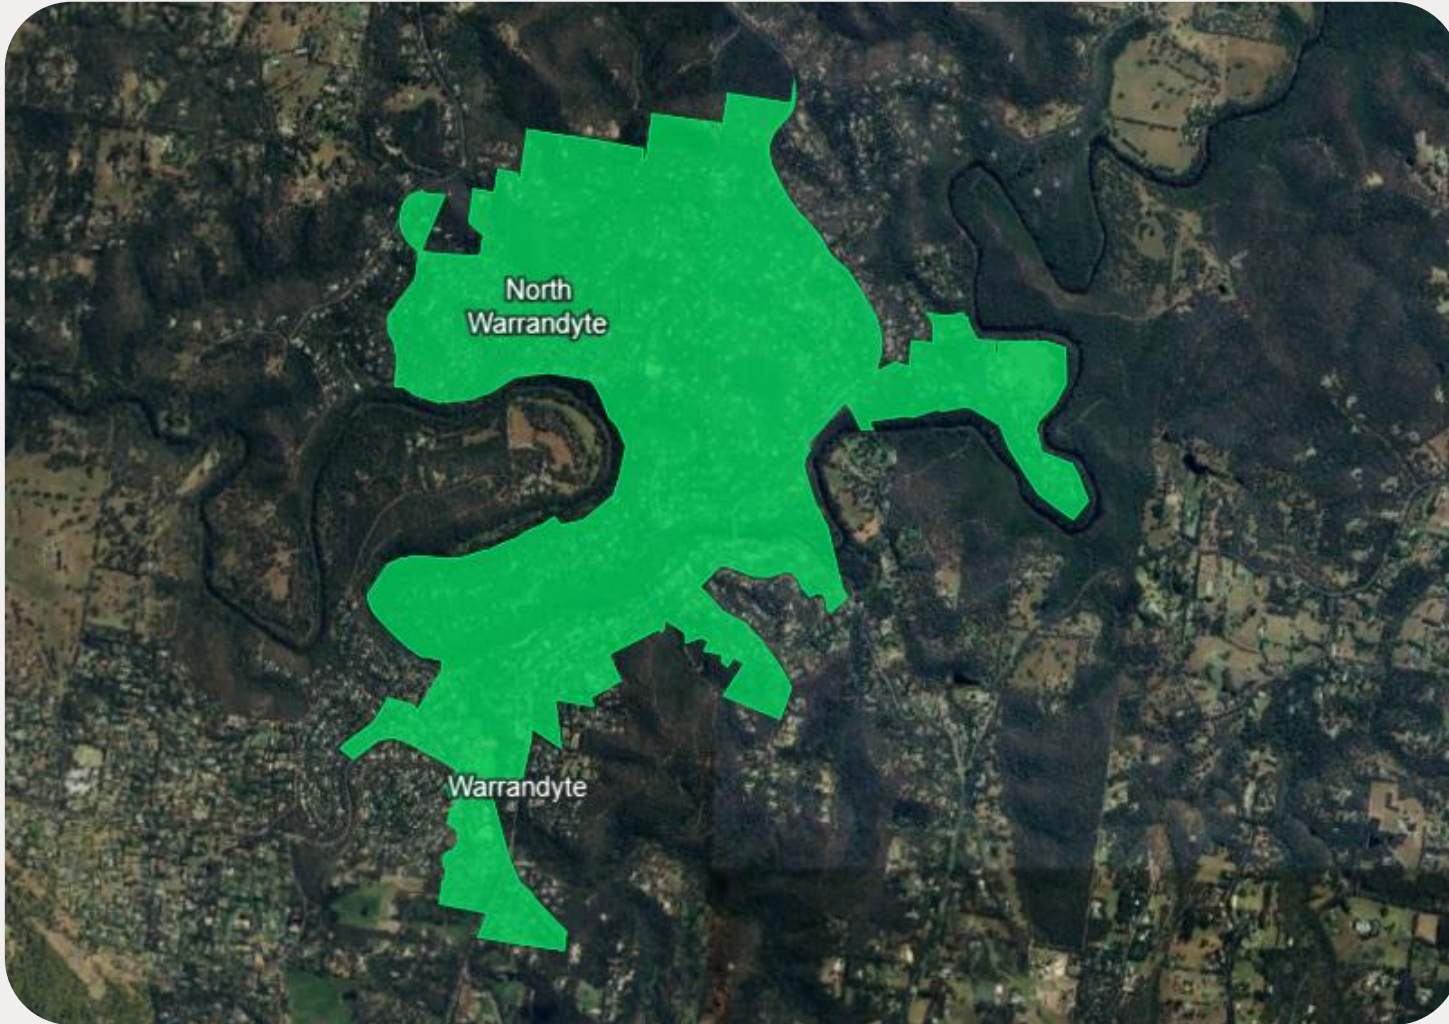

WARRANDYTE AND SURROUNDS

The nbn Business Fibre Initiative is available to businesses right across the country.

The areas highlighted on this map, are part of an nbn Business Fibre Zone that is eligible for business nbn Enterprise Ethernet.

Adjacent or nearby BFZ's may include:

- Research
- Eltham

To find out more about the Fibre Initiative contact your service provider, or visit: nbnco.com.au/businessfibre

Key

- nbn Business Fibre Zone