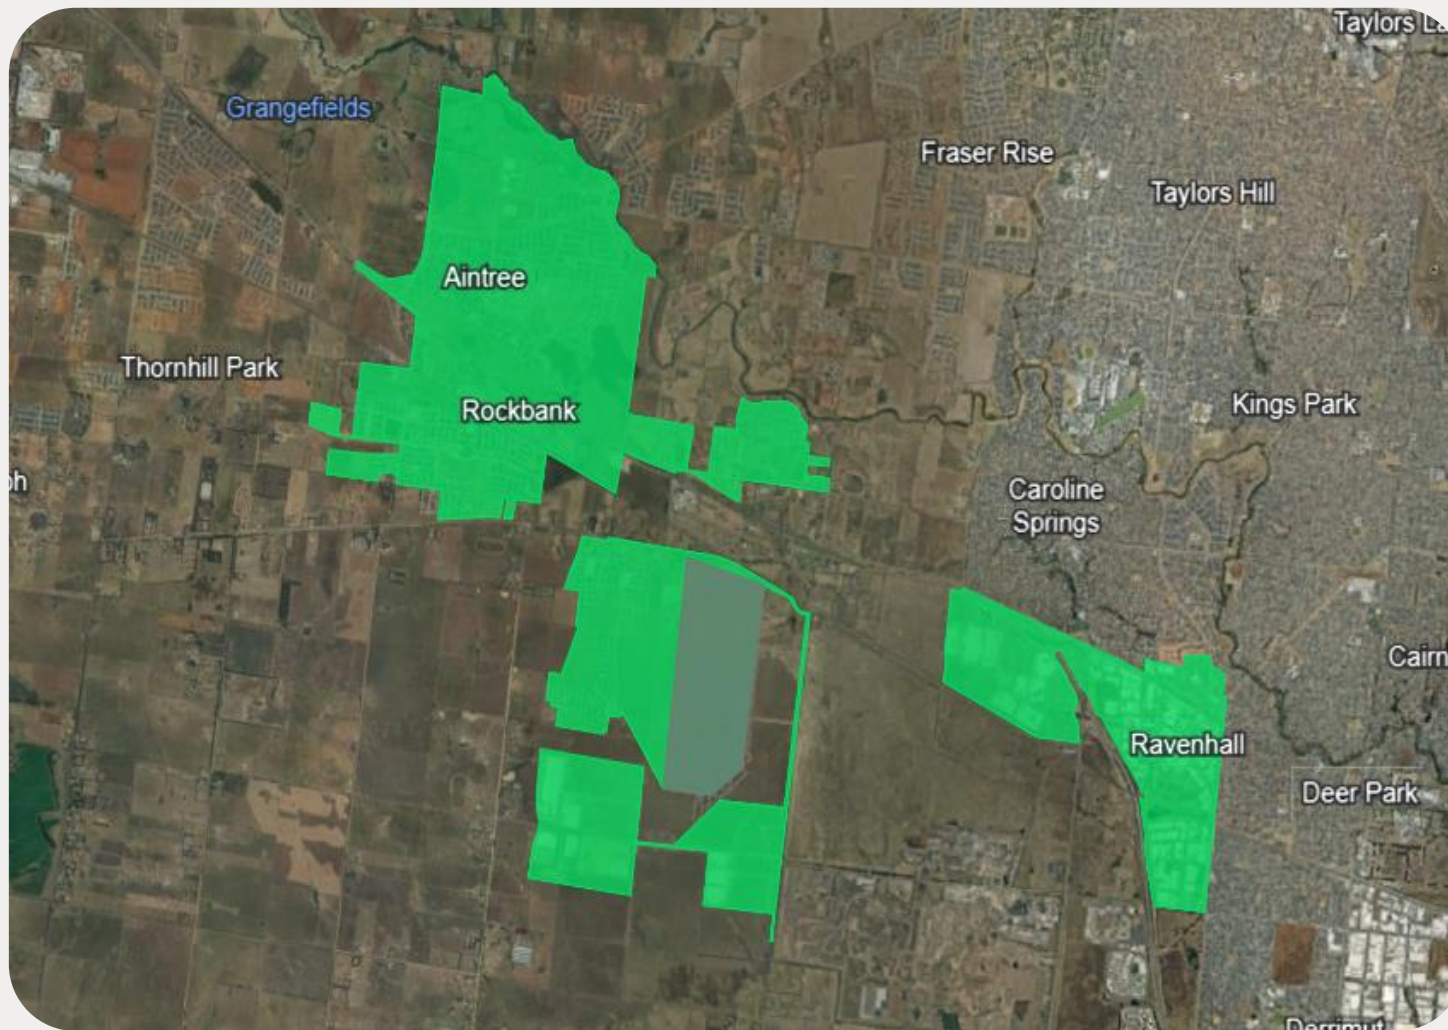

ROCKBANK – MT COTTRELL AND SURROUNDS

The nbn Business Fibre Initiative is available to businesses right across the country.

The areas highlighted on this map, are part of an nbn Business Fibre Zone that is eligible for business nbn Enterprise Ethernet.

Adjacent or nearby BFZ's may include:

- N/A

To find out more about the Fibre Initiative contact your service provider, or visit: nbnco.com.au/businessfibre

Key

-  nbn Business Fibre Zone