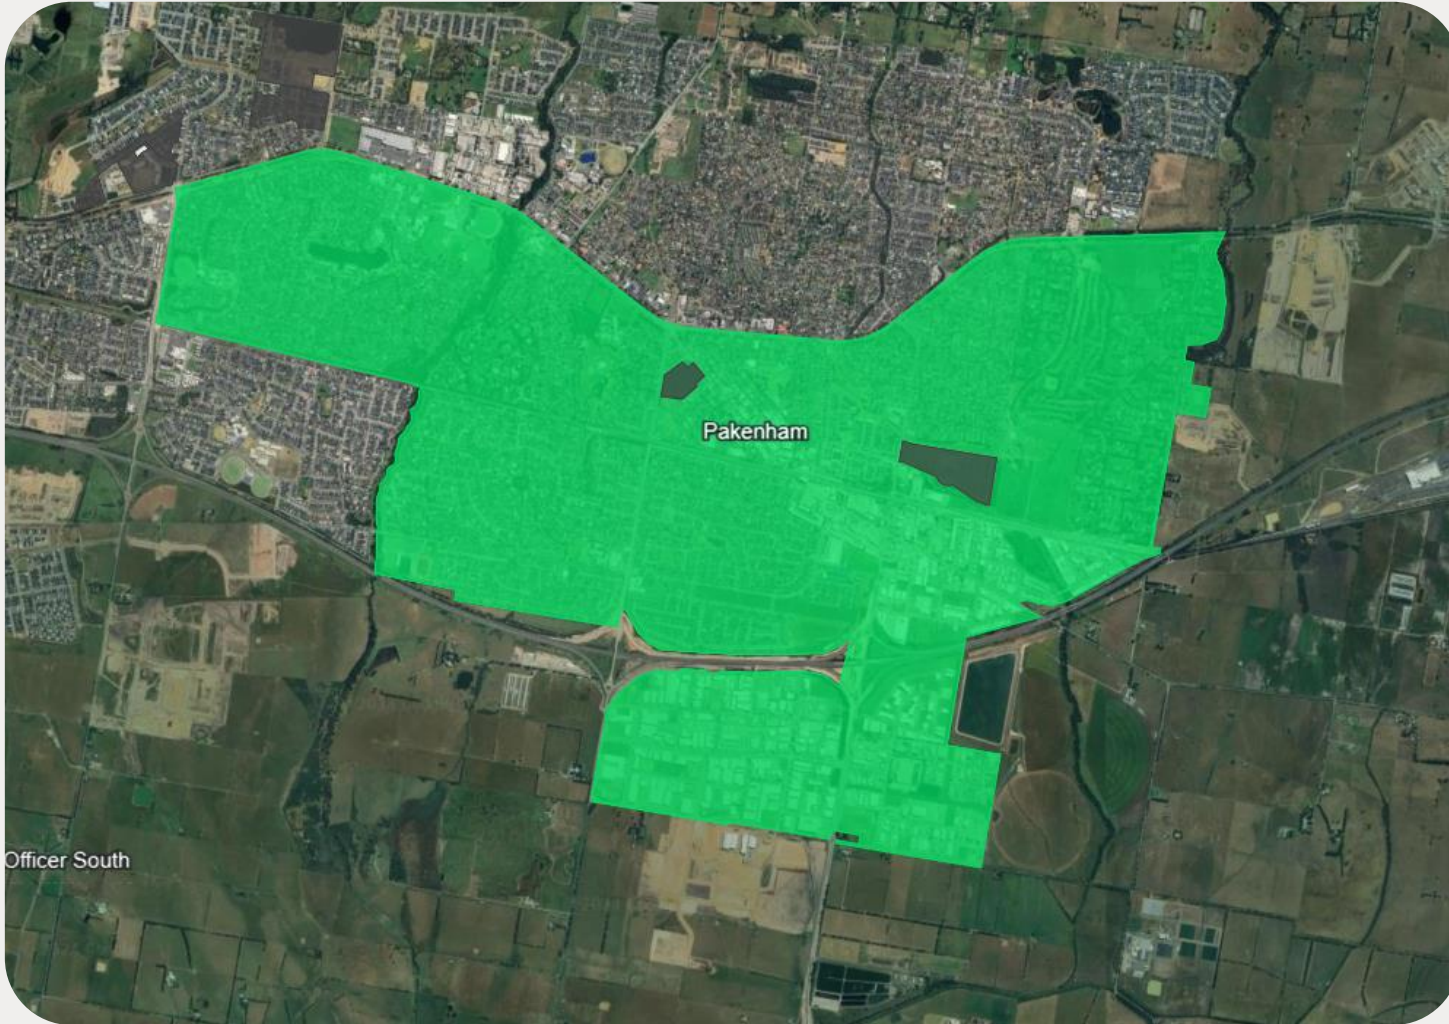

PAKENHAM SOUTH AND SURROUNDS

The nbn Business Fibre Initiative is available to businesses right across the country.

The areas highlighted on this map, are part of an nbn Business Fibre Zone that is eligible for business nbn Enterprise Ethernet.

Adjacent or nearby BFZ's may include:

- Pakenham North

To find out more about the Fibre Initiative contact your service provider, or visit: nbnco.com.au/businessfibre

Key

-  nbn Business Fibre Zone