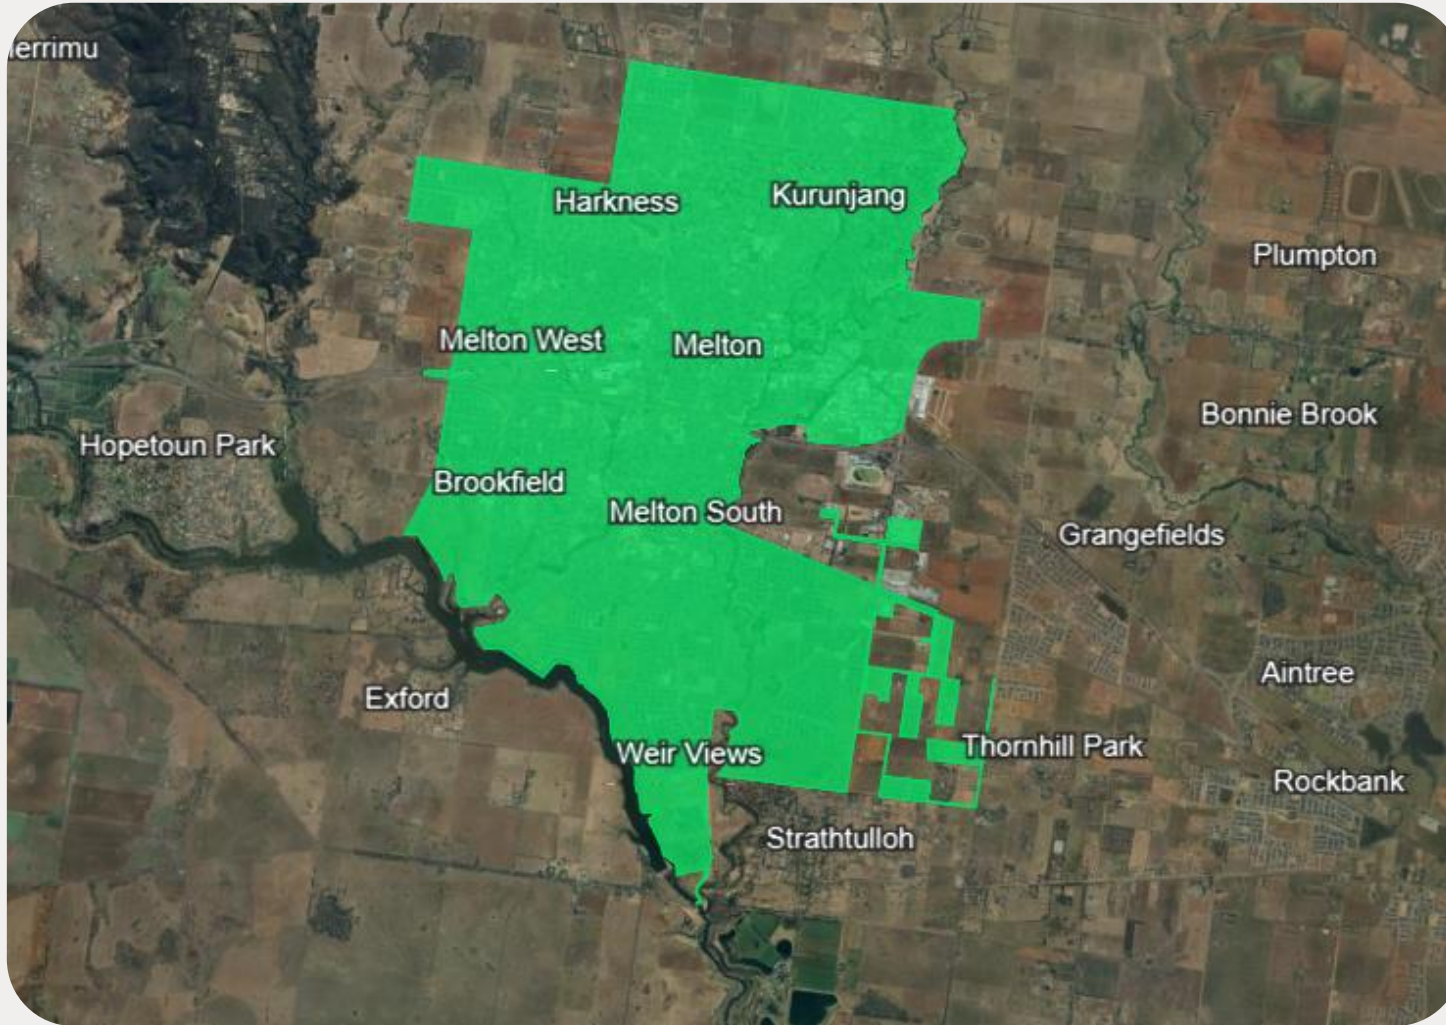

MELTON AND SURROUNDS

The nbn Business Fibre Initiative is available to businesses right across the country.

The areas highlighted on this map, are part of an nbn Business Fibre Zone that is eligible for business nbn Enterprise Ethernet.

Adjacent or nearby BFZ's may include:

- N/A

To find out more about the Fibre Initiative contact your service provider, or visit: nbnco.com.au/businessfibre

Key

-  nbn Business Fibre Zone