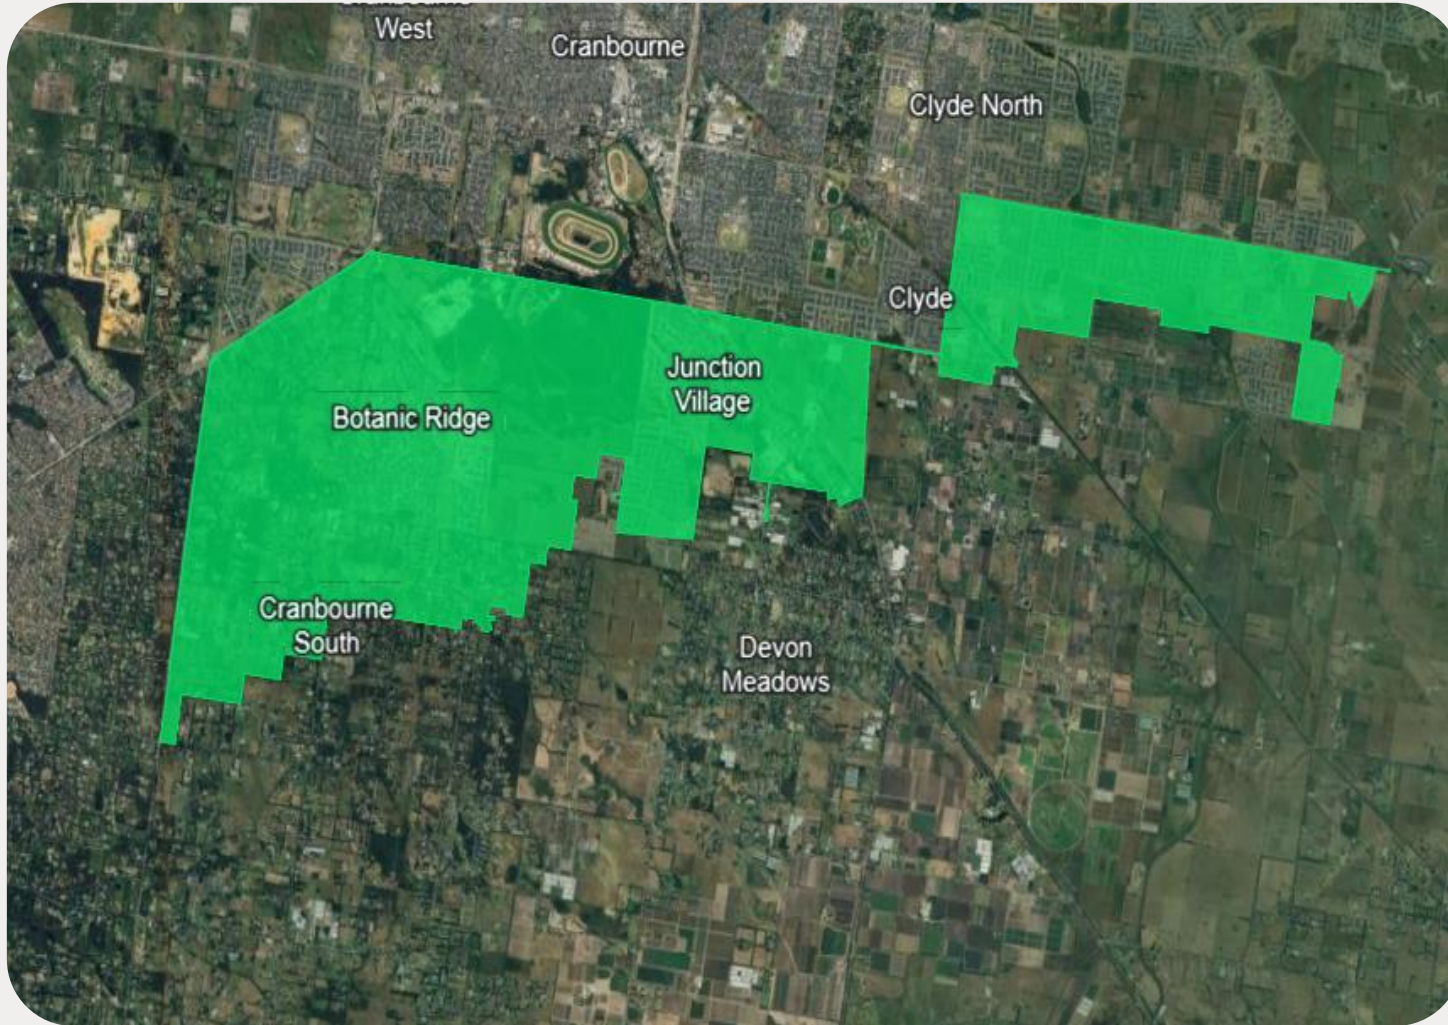

CRANBOURNE SOUTH AND SURROUNDS

The nbn Business Fibre Initiative is available to businesses right across the country.

The areas highlighted on this map, are part of an nbn Business Fibre Zone that is eligible for business nbn Enterprise Ethernet.

Adjacent or nearby BFZ's may include:

- N/A

To find out more about the Fibre Initiative contact your service provider, or visit: nbnco.com.au/businessfibre

Key

-  nbn Business Fibre Zone