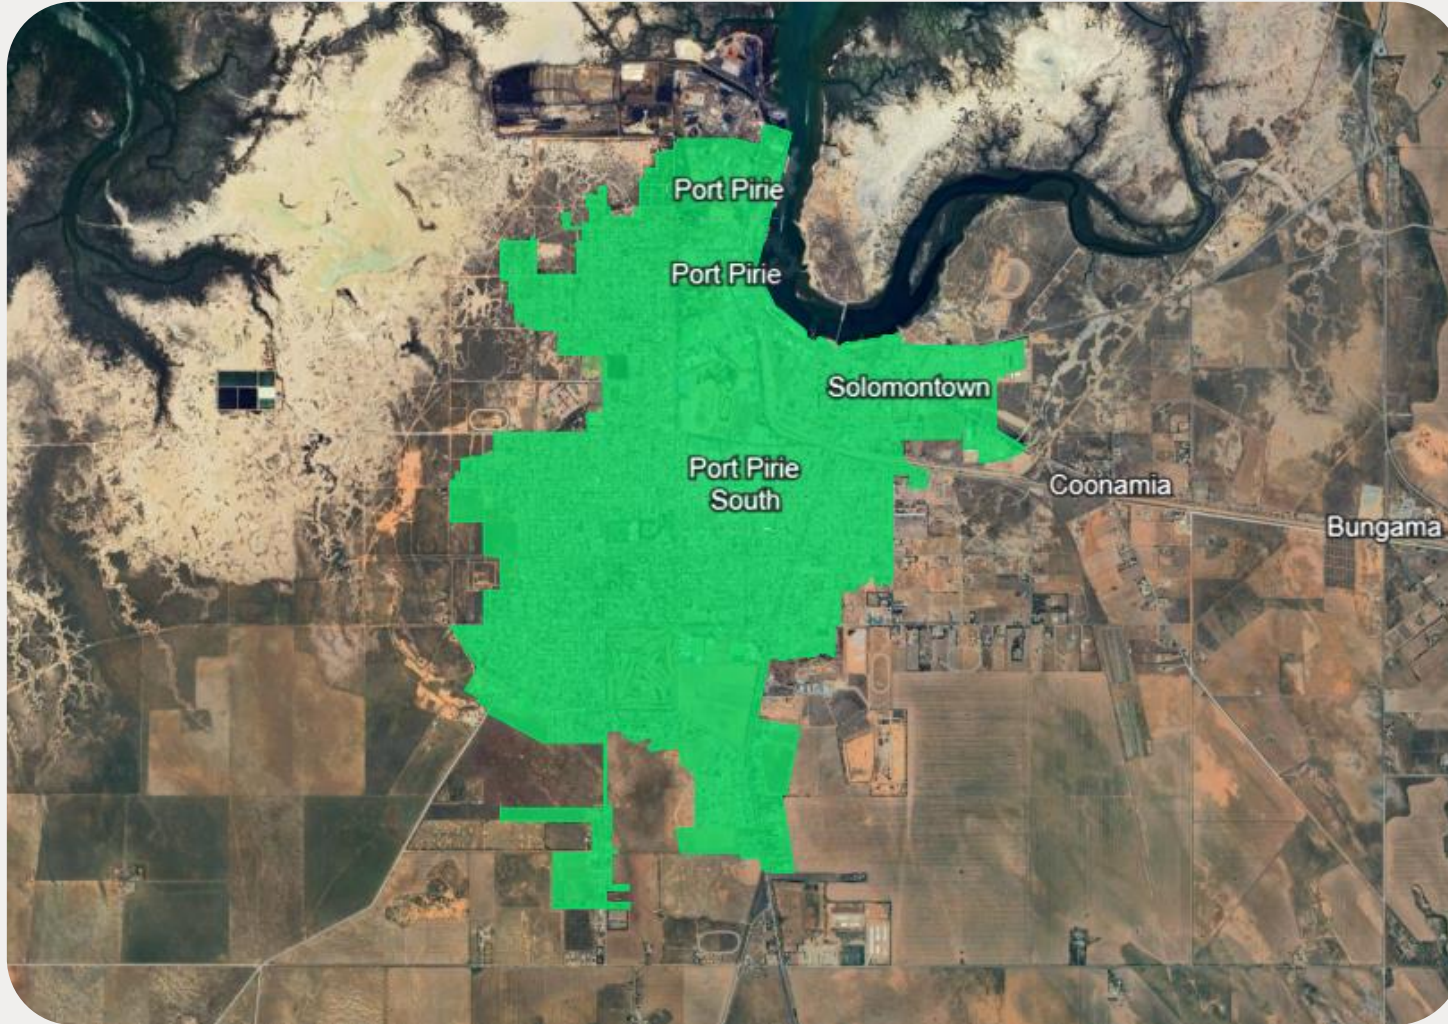

PORT PIRIE AND SURROUNDS

The nbn Business Fibre Initiative is available to businesses right across the country.

The areas highlighted on this map, are part of an nbn Business Fibre Zone that is eligible for business nbn Enterprise Ethernet.

Adjacent or nearby BFZ's may include:

- N/A

To find out more about the Fibre Initiative contact your service provider, or visit: nbnco.com.au/businessfibre

Key

-  nbn Business Fibre Zone