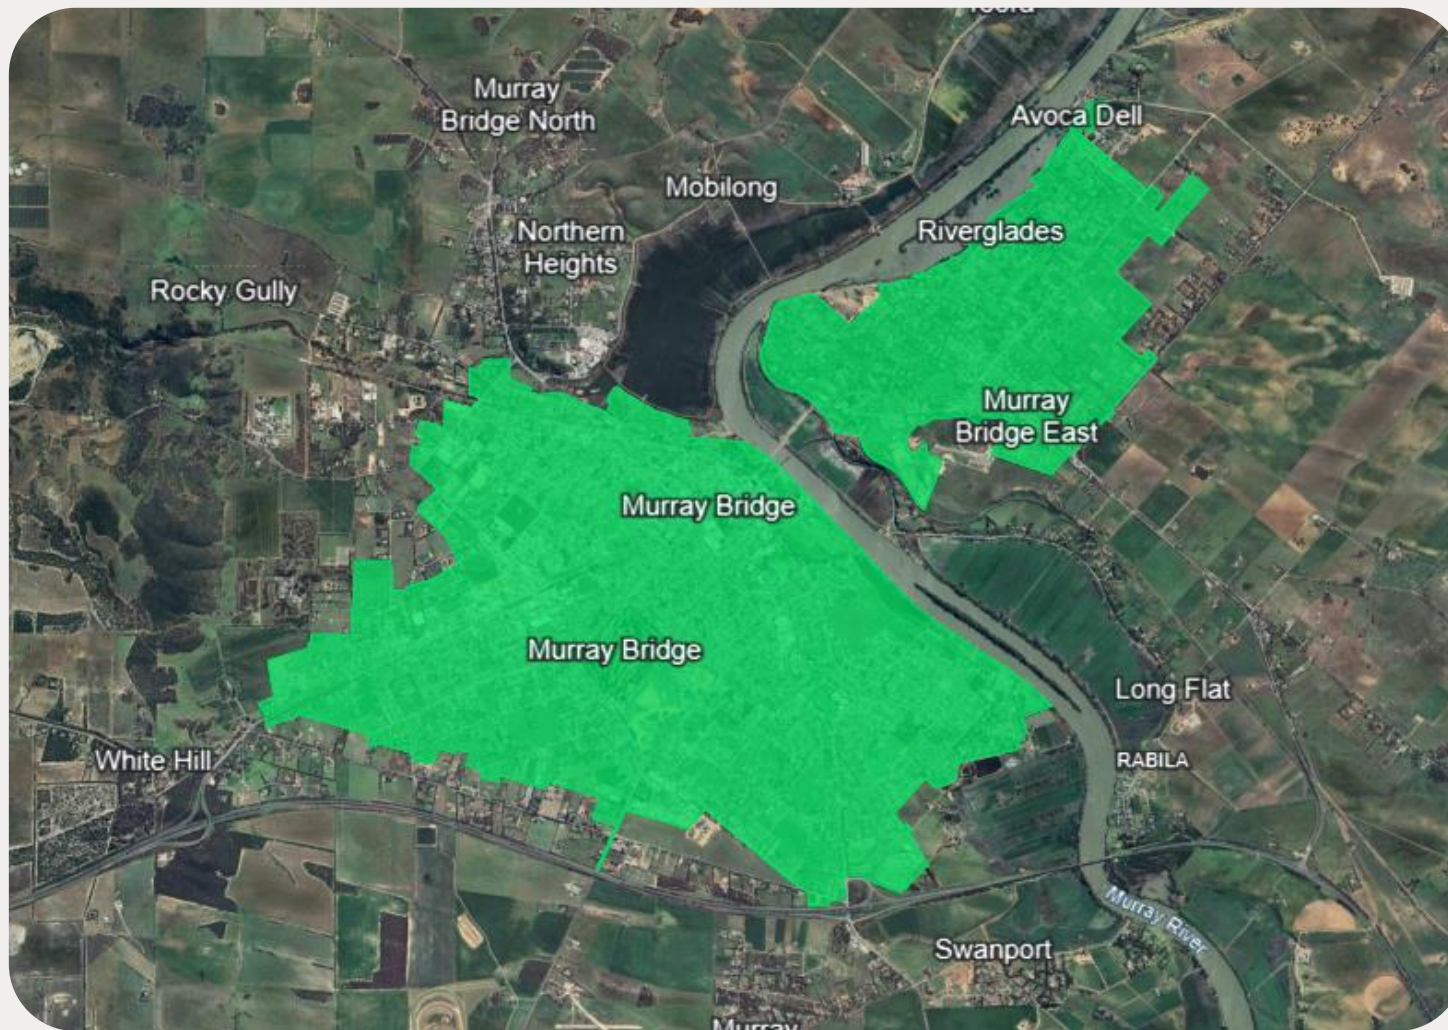

MURRAY BRIDGE AND SURROUNDS

The nbn Business Fibre Initiative is available to businesses right across the country.

The areas highlighted on this map, are part of an nbn Business Fibre Zone that is eligible for business nbn Enterprise Ethernet.

Adjacent or nearby BFZ's may include:

- N/A

To find out more about the Fibre Initiative contact your service provider, or visit: nbnco.com.au/businessfibre

Key

-  nbn Business Fibre Zone