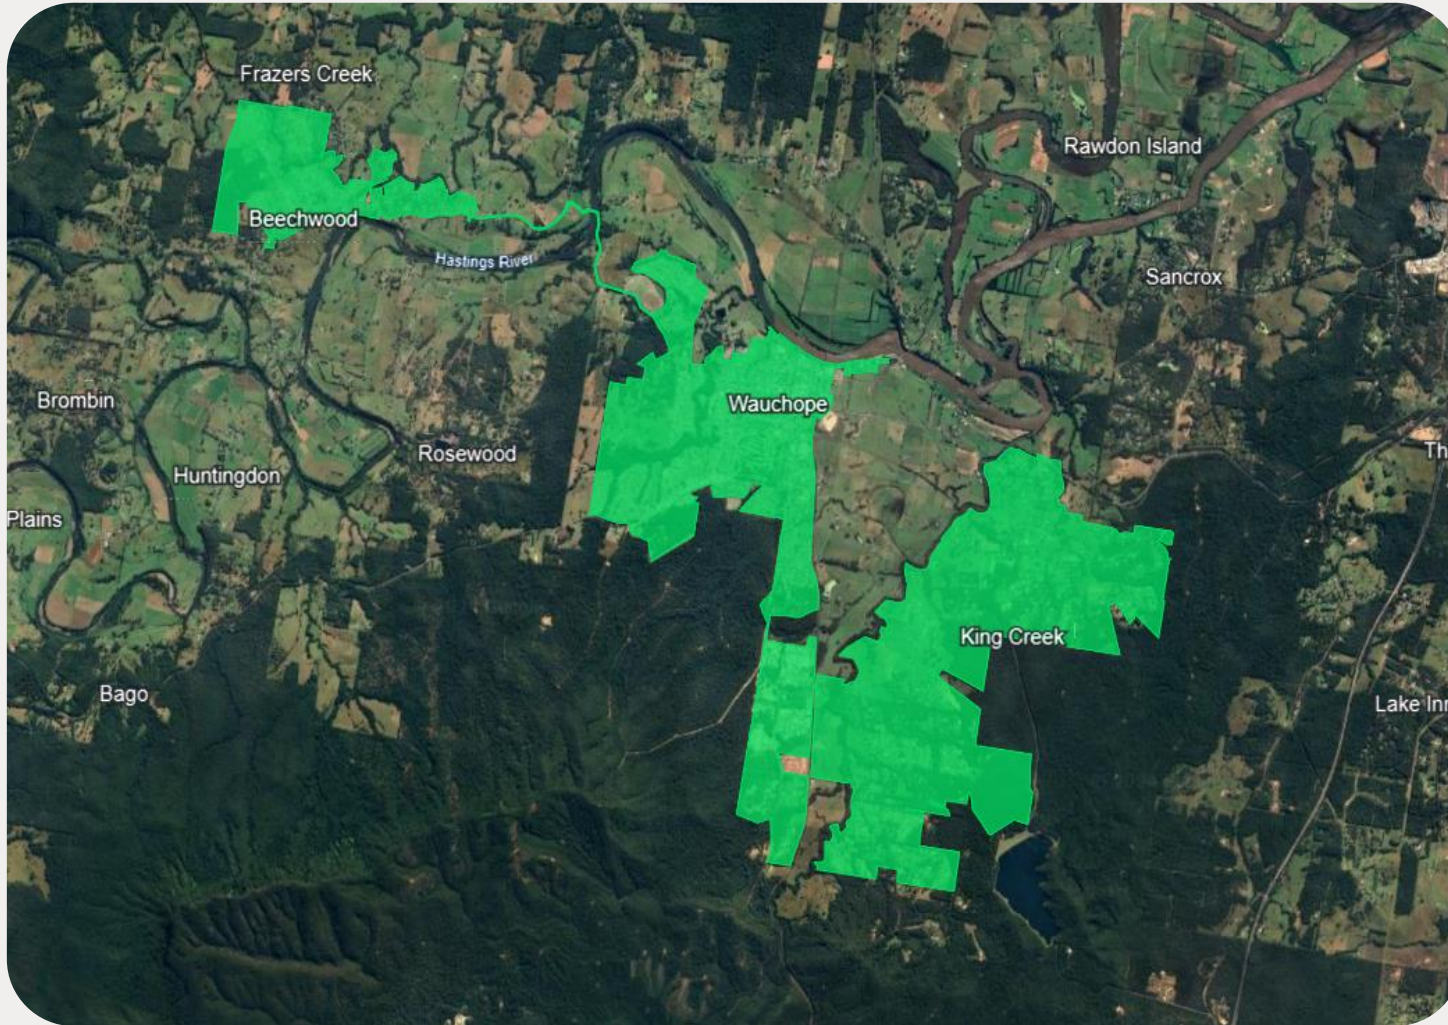

WAUCHOPE AND SURROUNDS

The nbn Business Fibre Initiative is available to businesses right across the country.

The areas highlighted on this map, are part of an nbn Business Fibre Zone that is eligible for business nbn Enterprise Ethernet.

Adjacent or nearby BFZ's may include:

- N/A

To find out more about the Fibre Initiative contact your service provider, or visit: nbnco.com.au/businessfibre

Key

-  nbn Business Fibre Zone