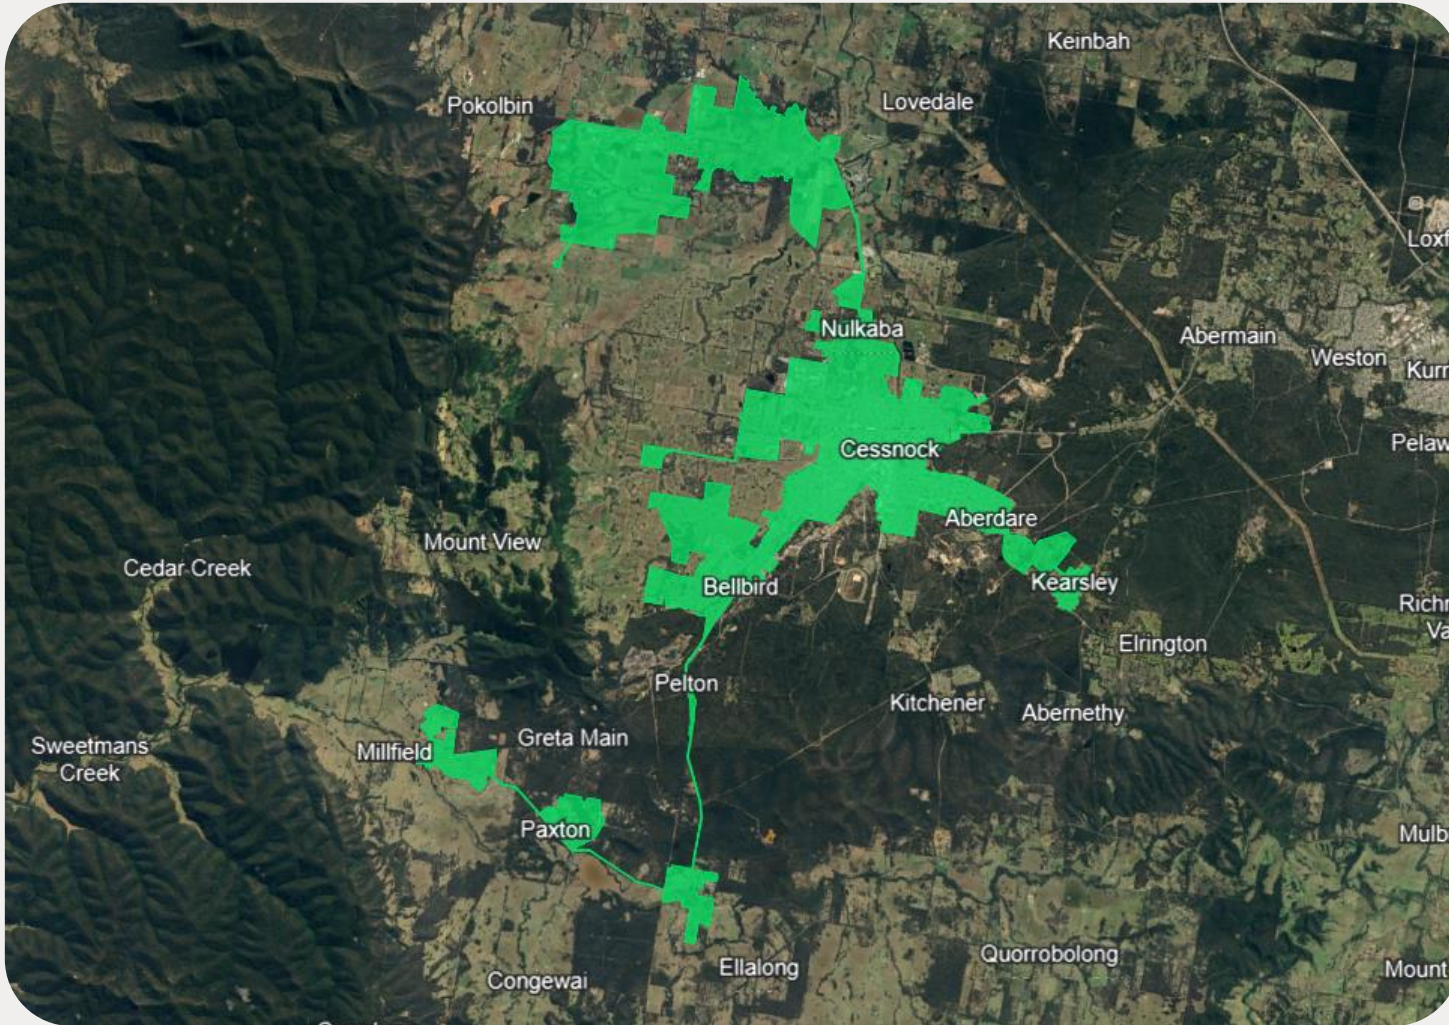

CESSNOCK AND SURROUNDS

The nbn Business Fibre Initiative is available to businesses right across the country.

The areas highlighted on this map, are part of an nbn Business Fibre Zone that is eligible for business nbn Enterprise Ethernet.

Adjacent or nearby BFZ's may include:

- N/A

To find out more about the Fibre Initiative contact your service provider, or visit: nbnco.com.au/businessfibre

Key

● nbn Business Fibre Zone