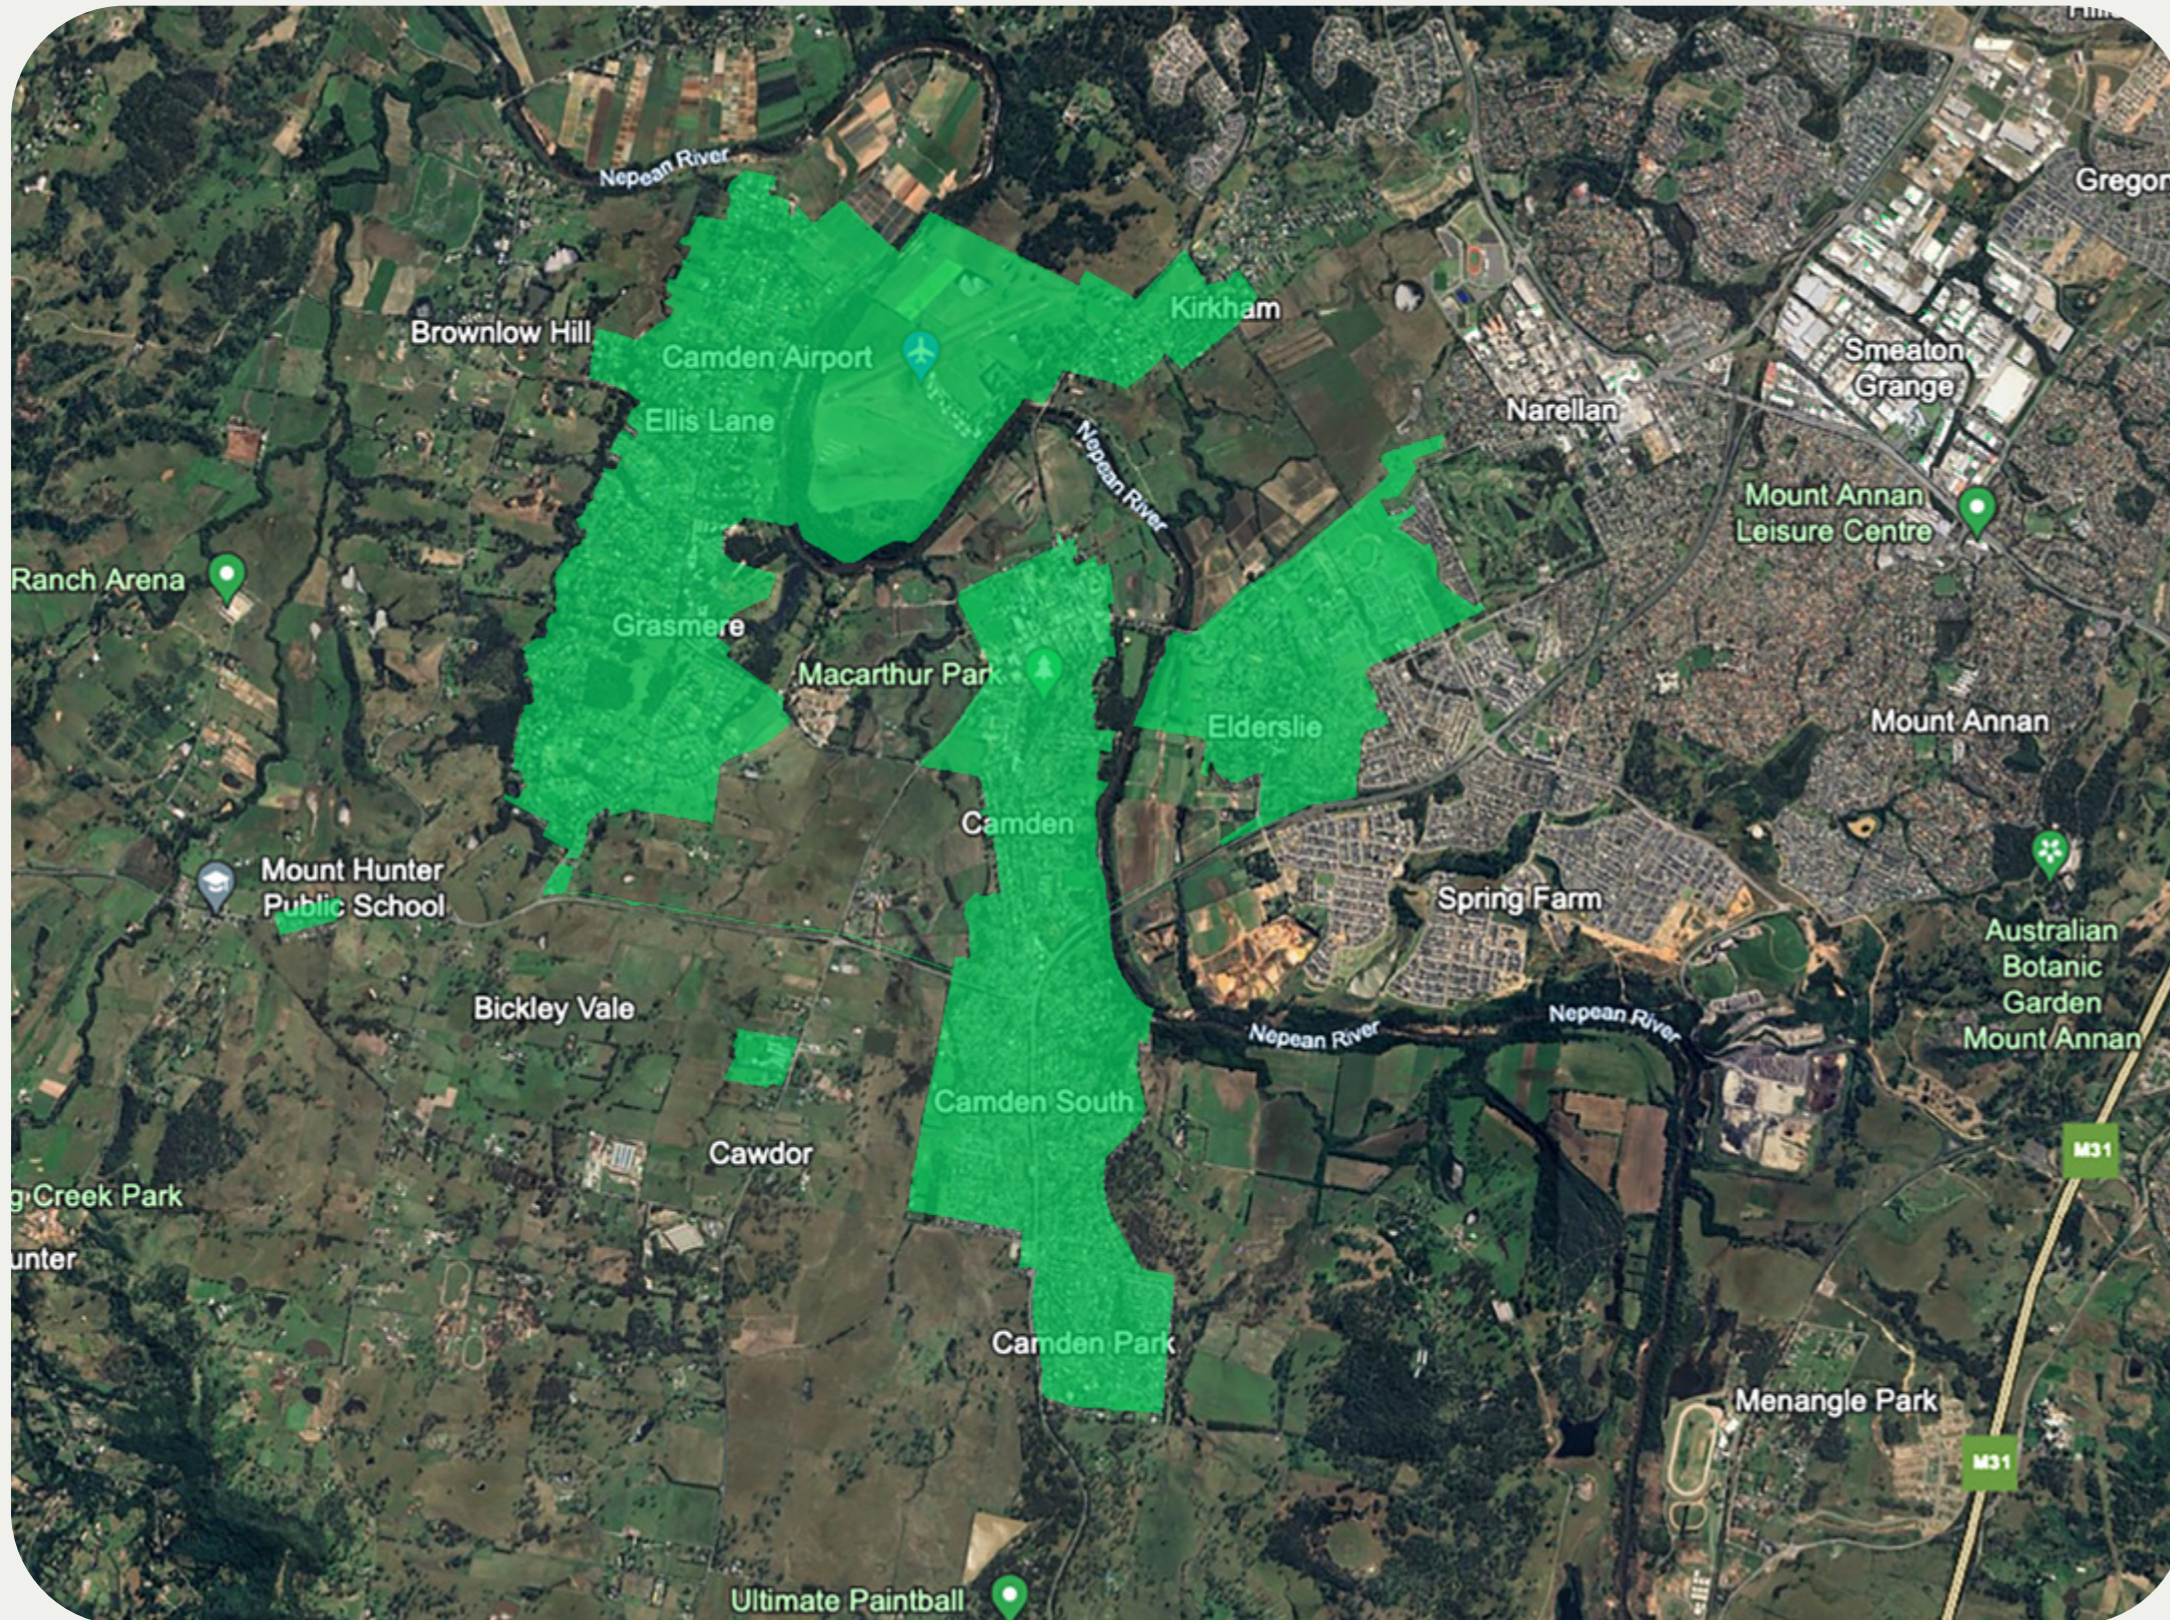

# NBN® BUSINESS FIBRE ZONE INDICATIVE MAP CAMDEN AND SURROUNDS

The nbn® Business Fibre Initiative is available to businesses right across the country.

The areas highlighted on this map, are part of an nbn® Business Fibre Zone that is eligible for business nbn® Enterprise Ethernet.

Adjacent or nearby BFZ's may include:

- Narellan

To find out more about the Fibre Initiative contact your service provider, or visit: [nbn.com.au/businessfibre](https://nbn.com.au/businessfibre)

## Key

-  nbn® Business Fibre Zone